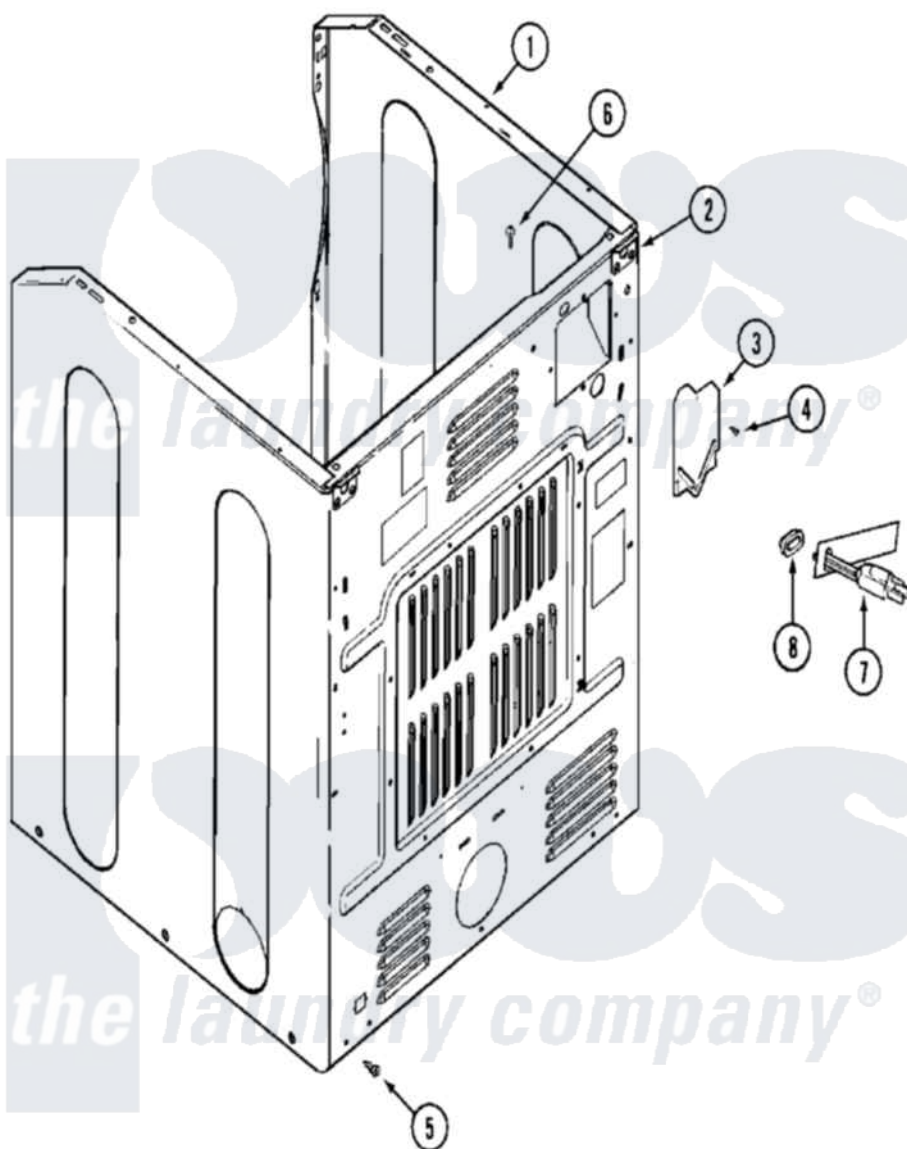

Maytag MLE15PDAGW 07 - CABINET-REAR

Maytag [Commercial Maytag MLE15PDAGW Dryer Parts](#) Parts Diagram 07 - CABINET-REAR
 Click on the part number to view part

Item	Original Part Number	Replaced By	Status	Part Description
001	NLA		Not Available	CABINET (WHT-LWR)
002	NLA		Not Available	BRACKET, CABINET HINGE (LWR)
003	33001795			Cover, Terminal Block
004	22001995			Screw Note: Screw, Tumbler Front And Shroud
005	22001995			Screw Note: Screw, Tumbler Front And Shroud
006	210186	3370225		Screw
007	33001819		Not Available	CORD, POWER (AS WRAPPED)
008	216183			Grommet, Cord Export