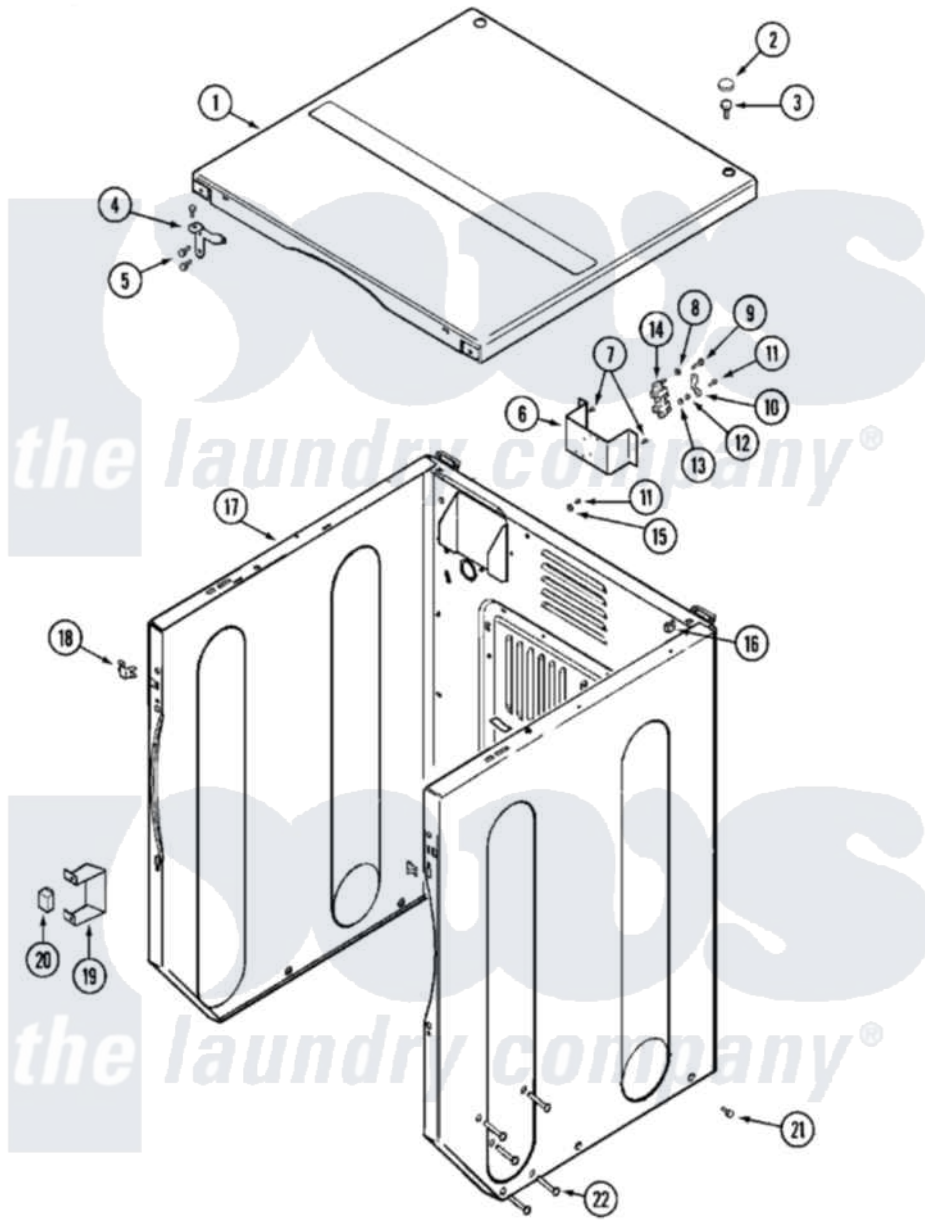

Maytag MLE15PDAUW 03 - CABINET-FRONT (UPPER)

Maytag Commercial Maytag MLE15PDAUW Dryer Parts Parts Diagram 03 - CABINET-FRONT (UPPER)
 Click on the part number to view part

Item	Original Part Number	Replaced By	Status	Part Description
001	33001995	33002124		Cover, Top
002	33001997			Plug, Hole
003	22001883	214354		Screw, Top Cover To Cabnt.
004	33001998			Bracket, Top Cover
"	33001999			Bracket, Top Cover
005	22001995			Screw Note: Screw, Tumbler Front And Shroud
006	NLA		Not Available	BRACKET, TERMINAL BLOCK---NA
007	22001995			Screw Note: Screw, Tumbler Front And Shroud
008	Y311270			Washer, Terminal Block
009	Y312209	W10001200		Screw
010	Y312184			Strap, Grounding
011	NLA		Not Available	SCREW, GROUND STRAP
012	311484	112432		Nut
013	311093			Washer, Terminal Connection

014	33001244		Block, Terminal
015	NLA	Not Available	WASHER, GROUND LUG
016	22001502		Fastener, U-NUT
017	22003646		Cabinet Assembly-Upr
"	NLA	Not Available	CABINET (WHT)
018	33001980		Fastener, Access Panel
019	Y313561		Screw---NA
"	33002002		Bracket, Switch
"	Y310632	1163839	Screw
020	206824	W10133335	Relay, Motor
"	Y251119	3177991	Screw
021	213007		Xfor Cabinet See Cabinet, Back
022	33001991		Bolt, Carriage