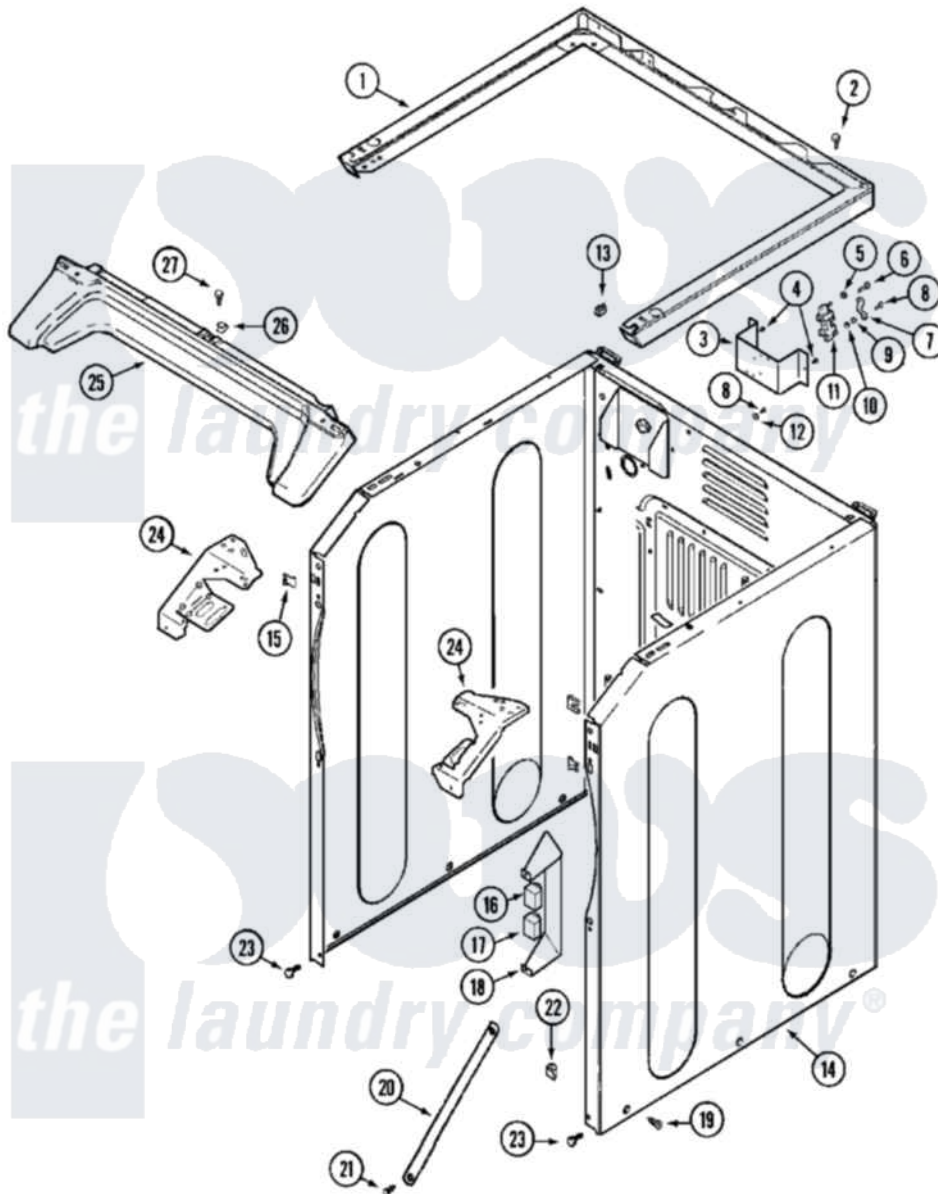

Maytag MLE15PDAUW 04 - CABINET-FRONT (LOWER)

Maytag Commercial Maytag MLE15PDAUW Dryer Parts Parts Diagram 04 - CABINET-FRONT (LOWER)
 Click on the part number to view part

Item	Original Part Number	Replaced By	Status	Part Description
001	33002005	33002963		Support, Weld Assembly
002	22001883	214354		Screw, Top Cover To Cabnt.
003	NLA		Not Available	BRACKET, TERMINAL BLOCK---NA
004	22001995			Screw Note: Screw, Tumbler Front And Shroud
005	Y311270			Washer, Terminal Block
006	Y312209	W10001200		Screw
007	Y312184			Strap, Grounding
008	NLA		Not Available	SCREW, GROUND STRAP
009	311484	112432		Nut
010	311093			Washer, Terminal Connection
011	33001244			Block, Terminal
012	NLA		Not Available	WASHER, GROUND LUG
013	22001502			Fastener, U-NUt
014	22003639			Cabinet Assembly
"	33002626			Cabinet, Assembly

"	NLA	Not Available	CABINET (WHT)
015	22002049		Clip Note: Clip, Front Panel
016	206824	W10133335	Relay, Motor
"	Y251119	3177991	Screw
017	306398		Relay, Heater
"	Y251119	3177991	Screw
018	Y313561		Screw----NA
"	314627		Bracket, Relays
"	Y310632	1163839	Screw
019	213007		Xfor Cabinet See Cabinet, Back
"	22003409	213007	Xfor Cabinet See Cabinet, Back
020	22002259	22002767	Brace, Cross
021	22001995		Screw Note: Screw, Tumbler Front And Shroud
022	Y310376		Clip, Door Switch Harness
023	22001995		Screw Note: Screw, Tumbler Front And Shroud
024	33002009		Bracket, Corner
"	33002010	33002473	Bracket, Corner
025	33002011		Cover, Access
026	33002013		Fastener Clip, Access Cover
027	22001995		Screw Note: Screw, Tumbler Front And Shroud
029	33002047		Wire Harness, Main
030	33001989		Retainer, Vault Switch