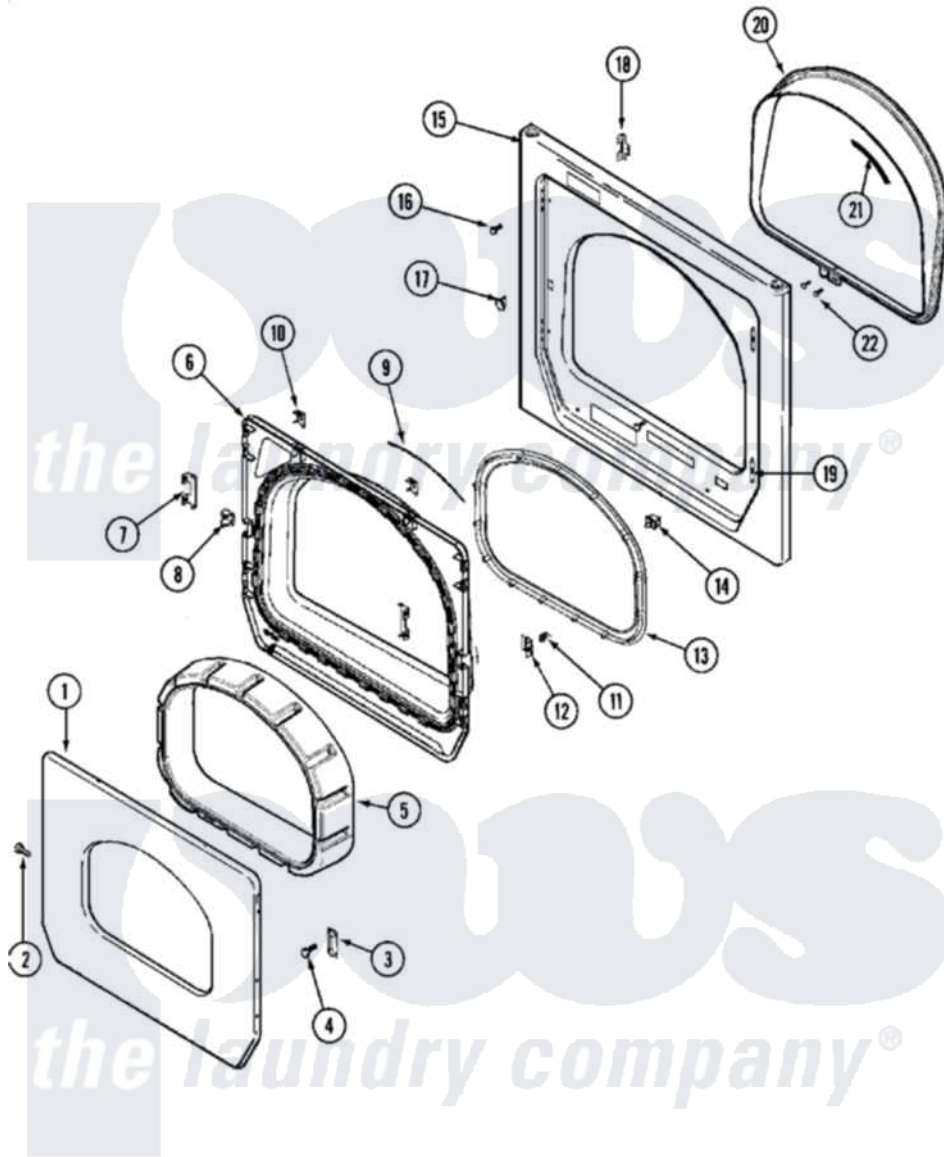

Maytag MLE15PDAUW 05 - DOOR (UPPER)

Maytag Commercial Maytag MLE15PDAUW Dryer Parts Parts Diagram 05 - DOOR (UPPER)
 Click on the part number to view part

Item	Original Part Number	Replaced By	Status	Part Description
001	33002015			Door, Outer
002	22002063			Screw No.8-18AB Wafer Head
003	33002017			Hinge, Door
004	22002062	98006631		Screw
005	22002300	9740848		Screw, Mixing Valve Mounting
"	33002018	33002780		Door Tunnel W` Handle
006	33002020			Door, Inner W/Seal
007	22002038			Clip, Door
008	33001763			Plug, Inner Door
009	33002094			Seal, Door
010	22002039			Clip, Door
011	33001761			Strike, Door
012	33001793			Bracket, Strike
013	33002022	33002607		Lens, Door
"	33002607			Lens, Door
014	33002038			Switch, Door

015	33001711	33002936	Medallion-
"	33002023	33002081	Panel, Front
"	33002051		Not Available SCREW, FRONT PANEL
016	33001486	98008544	Screw
017	33001791	306436	Door Latch Kit--W
018	33002025		Twin Speednut
019	33001175		Cover, Hinge Hole
020	33002026		Extension, Tumbler Front
021	33001767		Seal, Shroud
022	33001855	33002917	Screw, No.10-16