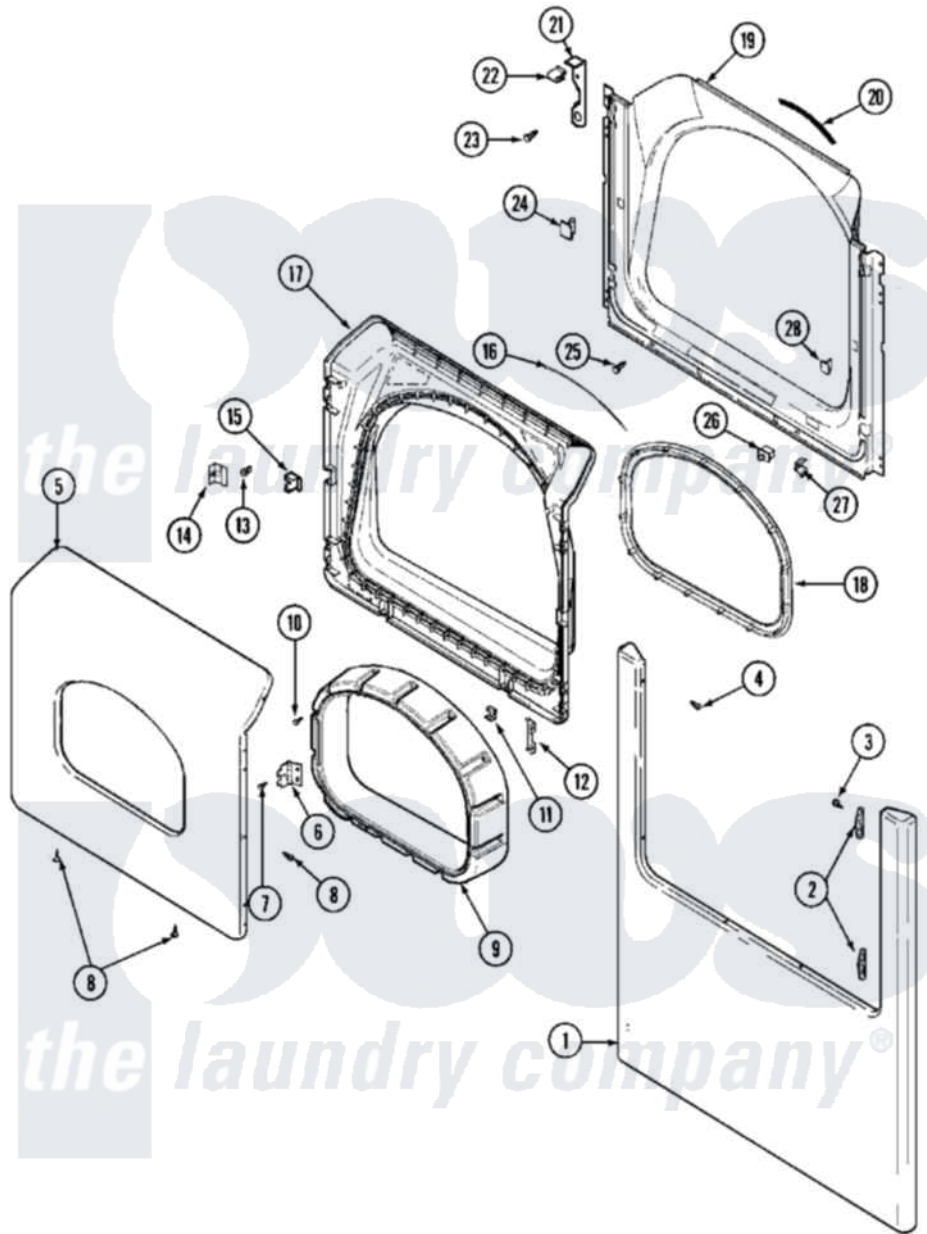

# Maytag MLE15PDAUW 06 - DOOR (LOWER)

Maytag Commercial Maytag MLE15PDAUW Dryer Parts Parts Diagram 06 - DOOR (LOWER)  
 Click on the part number to view part

Item	Original Part Number	Replaced By	Status	Part Description
001	22002241	<a href="#">22002836</a>		Panel, Front
002	<a href="#">33001764</a>			Cover, Hinge Hole
003	<a href="#">33001846</a>			Screw, Hinge Hole Cover
004	<a href="#">22002243</a>			Screw, Front Panel And Hinge
005	<a href="#">33002028</a>			Door, Outer
006	<a href="#">33001759</a>			Hinge, Door
007	22002062	<a href="#">98006631</a>		Screw
008	<a href="#">22002063</a>			Screw No.8-18AB Wafer Head
009	33002018	<a href="#">33002780</a>		Door Tunnel W` Handle
010	22002300	<a href="#">9740848</a>		Screw, Mixing Valve Mounting
011	<a href="#">22002039</a>			Clip, Door
012	<a href="#">22002038</a>			Clip, Door
013	<a href="#">33001761</a>			Strike, Door
014	<a href="#">33001793</a>			Bracket, Strike
015	<a href="#">33001763</a>			Plug, Inner Door
016	<a href="#">33002094</a>			Seal, Door

017	<a href="#">33002030</a>		Door, Inner
018	33002022	<a href="#">33002607</a>	Lens, Door
019	<a href="#">33002033</a>		Shroud
020	<a href="#">33001767</a>		Seal, Shroud
021	<a href="#">22002991</a>		Kit, Access Cover Hook
022	<a href="#">33002037</a>		Fastener, Access Cover Hook
023	<a href="#">22001995</a>		Screw Note: Screw, Tumbler Front And Shroud
024	33001791	<a href="#">306436</a>	Door Latch Kit--W
025	<a href="#">33001768</a>		Screw, Shroud Note: Screw, Shroud And Outlet Duct
026	<a href="#">33002038</a>		Switch, Door
027	<a href="#">33001760</a>		Bracket, Hinge
028	Y304578	<a href="#">LA-1003</a>	Door Catch Kit