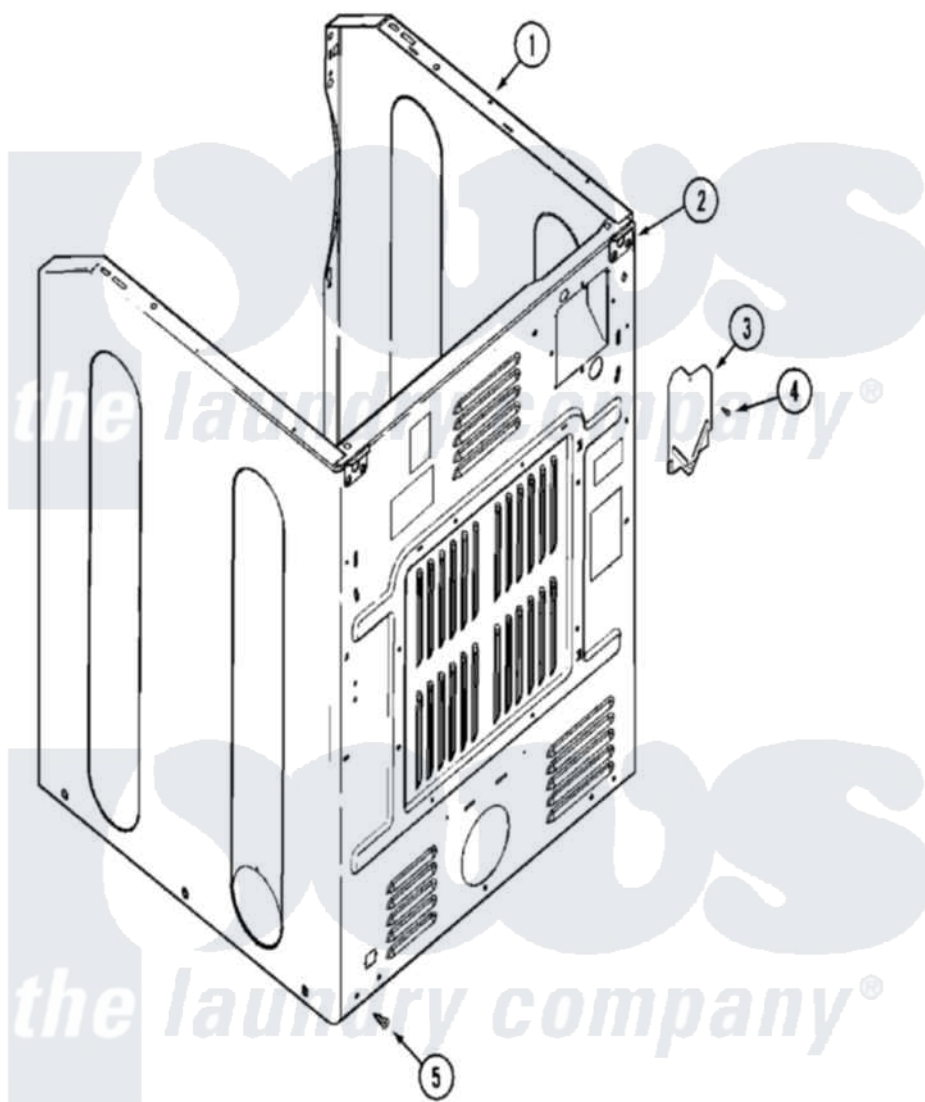

Maytag MLE15PDAUW 07 - CABINET-REAR

Maytag Commercial Maytag MLE15PDAUW Dryer Parts Parts Diagram 07 - CABINET-REAR
 Click on the part number to view part

Item	Original Part Number	Replaced By	Status	Part Description
001	33002626			Cabinet, Assembly
"	NLA		Not Available	CABINET (WHT-LWR)
002	22001995			Screw Note: Screw, Tumbler Front And Shroud
"	22003367	22004095		Hinge, Plastic
"	NLA		Not Available	BRACKET, CABINET HINGE (LWR)
003	33001795			Cover, Terminal Block
004	22001995			Screw Note: Screw, Tumbler Front And Shroud
005	22001995			Screw Note: Screw, Tumbler Front And Shroud