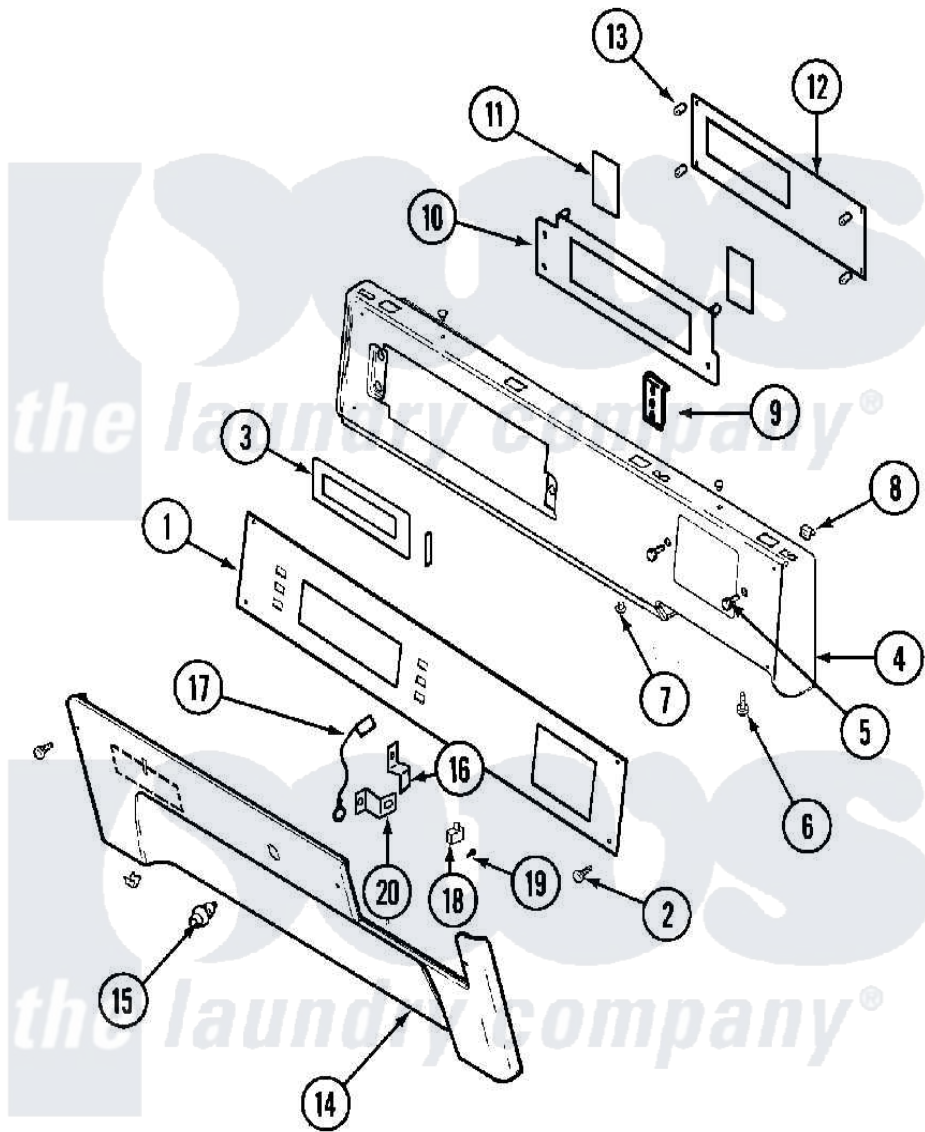

# Maytag MLE15PDAYA 01 - CONTROL PANEL (UPPER)

Maytag [Commercial Maytag MLE15PDAYA Dryer Parts](#) Parts Diagram 01 - CONTROL PANEL (UPPER)  
 Click on the part number to view part

Item	Original Part Number	Replaced By	Status	Part Description
001	33001974		Not Available	OVERLAY, CONTROL PANEL
002	<a href="#">215506</a>			Screw, Control Panel Overlay
003	<a href="#">33001209</a>			Cover, Display
004	33001975	<a href="#">22002457</a>		Panel- Con
"	33001976	<a href="#">33002377</a>		Panel, Control
"	<a href="#">33002003</a>			Fastener Clip, Control Panel
"	<a href="#">33002377</a>			Panel, Control
005	22002062	<a href="#">98006631</a>		Screw
"	910186	<a href="#">99002757</a>		Screw
006	<a href="#">215506</a>			Screw, Control Panel Overlay
007	33001132	<a href="#">33002342</a>		Plug, Sifht Hole
"	33001168		Not Available	PLUG, SIGHT HOLE (ALM)
"	<a href="#">33002342</a>			Plug, Sifht Hole
008	<a href="#">33001977</a>			Fastener, Control Panel
009	<a href="#">33001156</a>			Button, Control
010	<a href="#">33001201</a>			Plate, Control Mounting