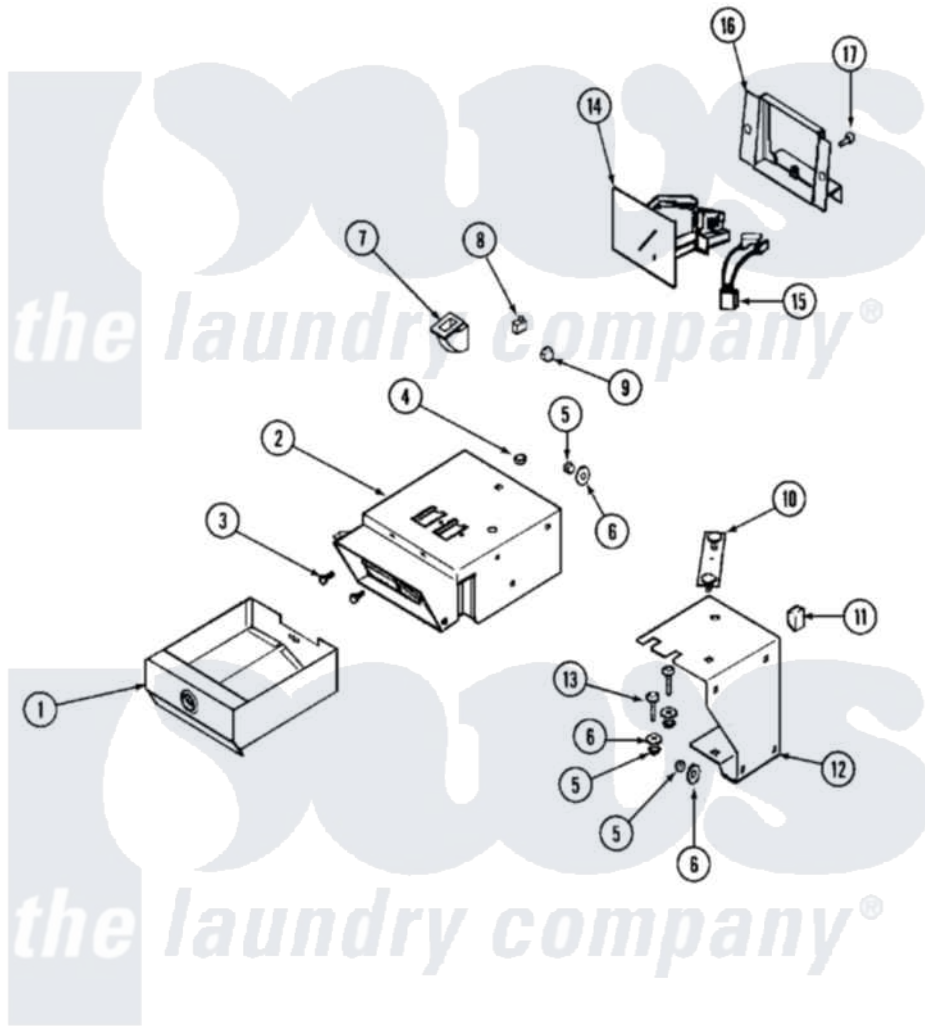

Maytag MLE15PDAYA 02 - CONTROL CENTER (UPPER)

Maytag Commercial Maytag MLE15PDAYA Dryer Parts Parts Diagram 02 - CONTROL CENTER (UPPER)
 Click on the part number to view part

| Item | Original Part Number | Replaced By | Status | Part Description |
|------|---------------------------|---------------------------|---------------|--------------------------------|
| 001 | 33001984 | Y33001983 | | Box, Coin |
| " | 33002443 | | Not Available | BOX, COIN (BSQ) |
| " | Y33001983 | | | Box, Coin |
| 002 | 33001987 | | | (ALM) |
| " | 33002444 | | Not Available | VAULT, COIN (BSQ) |
| " | Y33001986 | | | Vault, Coin |
| 003 | 212707 | 3196385 | | Screw |
| 004 | Y052740 | 62739 | | Nut, Lock |
| 005 | Y052734 | | | Nut, Carrage Bolts And Bracket |
| 006 | 312535 | | | Washer, Vault Mounting Brk. |
| " | NLA | | Not Available | WASHER, VAULT MOUNTING BRK. |
| 007 | 314635 | | | Chute, Coin |
| 008 | 33001250 | | | Switch, Vault And Service Door |
| 009 | NLA | | Not Available | NUT, CAGE |

| | | | |
|-----|--------------------------|--------------------------|----------------------------|
| 010 | 22001810 | Not Available | STRAP, MOUNTING |
| 011 | 33001989 | | Retainer, Vault Switch |
| 012 | 33001990 | | Bracket, Mounting Vault |
| 013 | 33001991 | | Bolt, Carriage |
| 014 | 216200 | | Face Plate Return Button |
| " | 22001873 | 22004112 | Coin Drop Greenwald Us.25 |
| " | 22002144 | | Single Faceplate |
| 015 | 314665 | | Screw, Switch Assembly |
| " | 33001985 | | Switch, Optic |
| 016 | 33001992 | | Bracket, Coin Drop Mount. |
| " | 33001993 | 33001992 | Bracket, Coin Drop Mount. |
| " | 33002445 | | Bracket, Coin Drop Mount. |
| 017 | Y313561 | | Screw---NA |
| " | 910181 | | Lockwasher, Terminal Block |