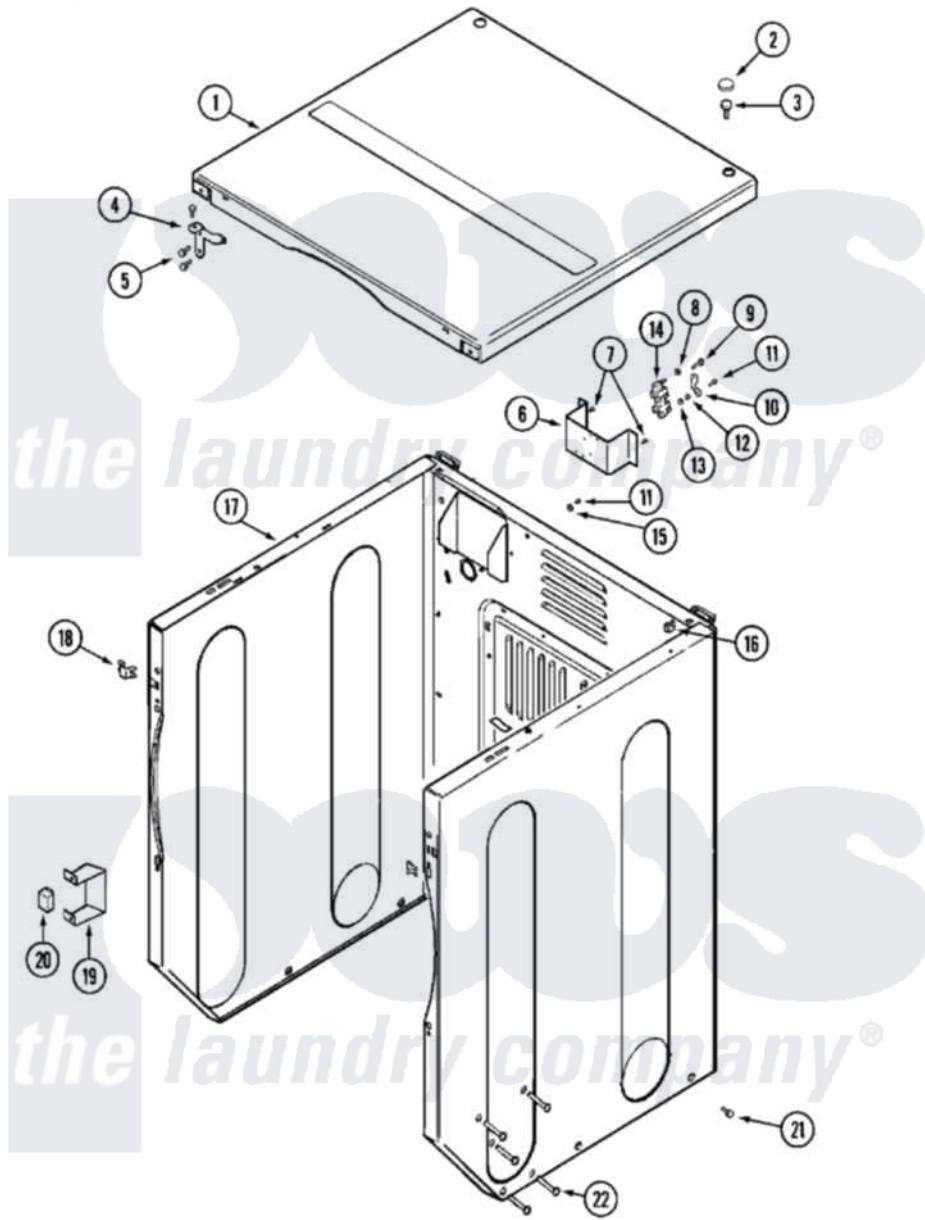

Maytag MLE15PDAYA 03 - CABINET-FRONT (UPPER)

Maytag Commercial Maytag MLE15PDAYA Dryer Parts Parts Diagram 03 - CABINET-FRONT (UPPER)
 Click on the part number to view part

Item	Original Part Number	Replaced By	Status	Part Description
001	33002124			Cover, Top
"	NLA		Not Available	COVER, TOP (ALM)
002	33001997			Plug, Hole
003	22001883	214354		Screw, Top Cover To Cabnt.
004	33001998			Bracket, Top Cover
"	33001999			Bracket, Top Cover
005	22001995			Screw Note: Screw, Tumbler Front And Shroud
006	NLA		Not Available	BRACKET, TERMINAL BLOCK---NA
007	22001995			Screw Note: Screw, Tumbler Front And Shroud
008	Y311270			Washer, Terminal Block
009	Y312209	W10001200		Screw
010	Y312184			Strap, Grounding
011	NLA		Not Available	SCREW, GROUND STRAP
012	311484	112432		Nut

013	311093		Washer, Terminal Connection
014	33001244		Block, Terminal
015	NLA	Not Available	WASHER, GROUND LUG
016	22001502		Fastener, U-NUt
017	22003646		Cabinet Assembly-Upr
"	NLA	Not Available	CABINET (WHT)
018	33001980		Fastener, Access Panel
019	Y313561		Screw---NA
"	33002002		Bracket, Switch
"	Y310632	1163839	Screw
020	206824	W10133335	Relay, Motor
"	Y251119	3177991	Screw
021	213007		Xfor Cabinet See Cabinet, Back
"	22003409	213007	Xfor Cabinet See Cabinet, Back
022	33001991		Bolt, Carriage