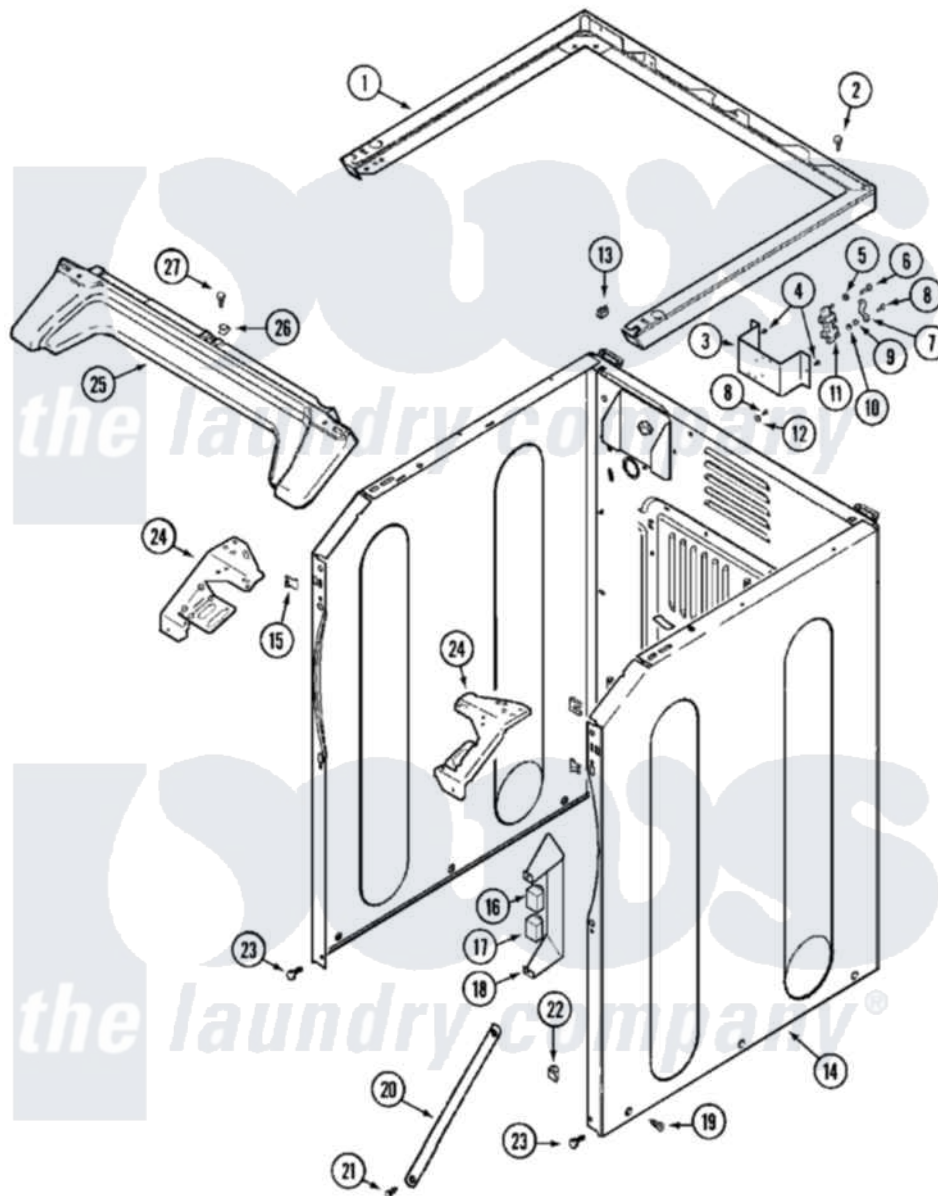

Maytag MLE15PDAYA 04 - CABINET-FRONT (LOWER)

Maytag [Commercial Maytag MLE15PDAYA Dryer Parts](#) Parts Diagram 04 - CABINET-FRONT (LOWER)
 Click on the part number to view part

Item	Original Part Number	Replaced By	Status	Part Description
001	33002005	33002963		Support, Weld Assembly
"	33002446	22004153		Support We
"	NLA		Not Available	SUPPORT (ALM)
002	22001883	214354		Screw, Top Cover To Cabnt.
003	NLA		Not Available	BRACKET, TERMINAL BLOCK---NA
004	22001995			Screw Note: Screw, Tumbler Front And Shroud
005	Y311270			Washer, Terminal Block
006	Y312209	W10001200		Screw
007	Y312184			Strap, Grounding
008	NLA		Not Available	SCREW, GROUND STRAP
009	311484	112432		Nut
010	311093			Washer, Terminal Connection
011	33001244			Block, Terminal
012	NLA		Not Available	WASHER, GROUND LUG
013	22001502			Fastener, U-NUT

014	22003639		Cabinet Assembly
"	NLA	Not Available	CABINET ASSY. (WHT)
015	22002049		Clip Note: Clip, Front Panel
016	206824	W10133335	Relay, Motor
"	Y251119	3177991	Screw
017	306398		Relay, Heater
"	Y251119	3177991	Screw
018	Y313561		Screw---NA
"	314627		Bracket, Relays
"	Y310632	1163839	Screw
019	213007		Xfor Cabinet See Cabinet, Back
"	22003409	213007	Xfor Cabinet See Cabinet, Back
020	22002259	22002767	Brace, Cross
021	22001995		Screw Note: Screw, Tumbler Front And Shroud
022	Y310376		Clip, Door Switch Harness
023	22001995		Screw Note: Screw, Tumbler Front And Shroud
024	33002009		Bracket, Corner
"	33002010	33002473	Bracket, Corner
025	22002664		COVER, ACCESS (BSQ)
"	33002011		Cover, Access
"	33002012		Cover, Access
026	33002013		Fastener Clip, Access Cover
027	22001995		Screw Note: Screw, Tumbler Front And Shroud
028	33002047		Wire Harness, Main
029	33001989		Retainer, Vault Switch