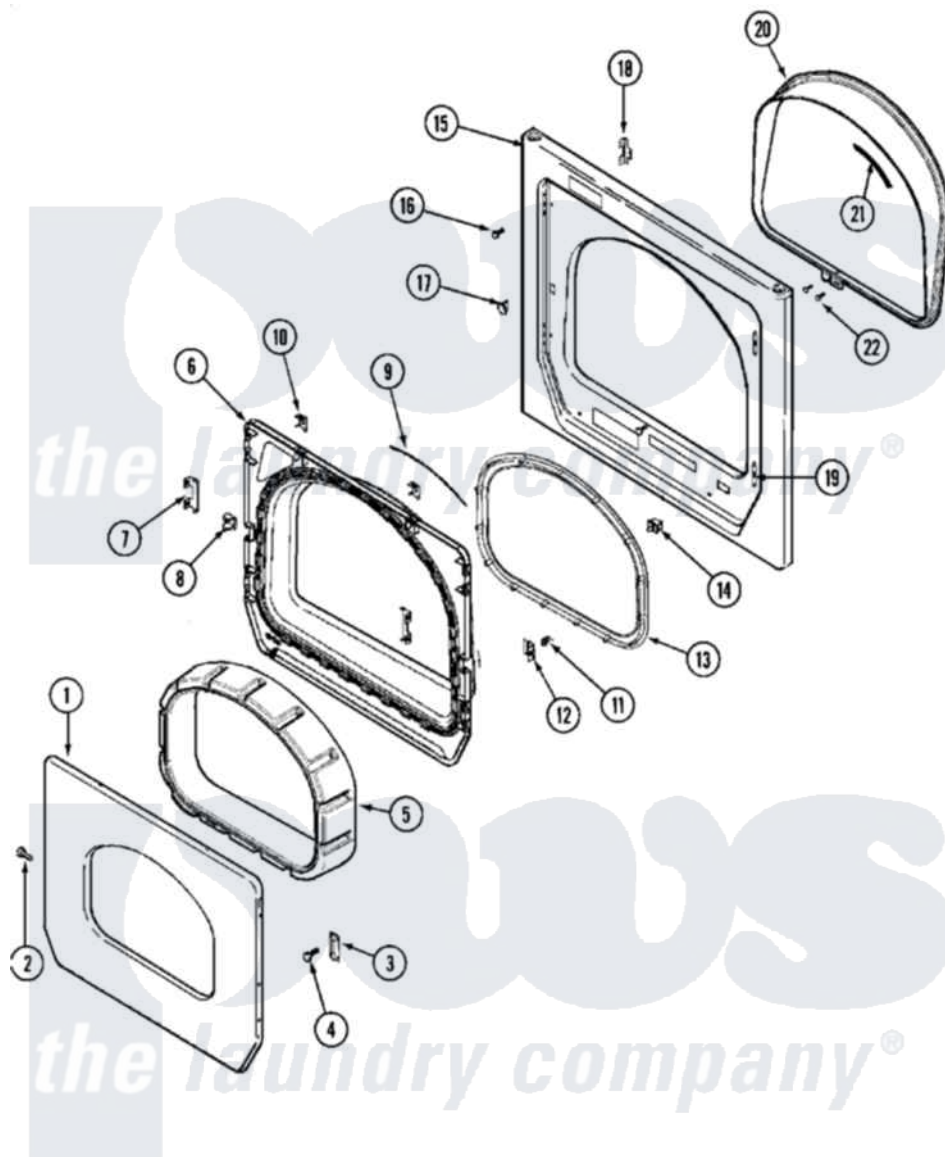

Maytag MLE15PDAYA 05 - DOOR (UPPER)

Maytag [Commercial Maytag MLE15PDAYA Dryer Parts](#) Parts Diagram 05 - DOOR (UPPER)
 Click on the part number to view part

Item	Original Part Number	Replaced By	Status	Part Description
001	33002015			Door, Outer
"	NLA		Not Available	(ALM)
002	22002063			Screw No.8-18AB Wafer Head
"	22002064	489355		Screw, 8 X 1/2
"	33002351			Screw
003	33002017			Hinge, Door
004	22002062	98006631		Screw
005	22002300	9740848		Screw, Mixing Valve Mounting
"	33002018	33002780		Door Tunnel W` Handle
"	33002019	33002781		Door Tunne
006	33002020			Door, Inner W/Seal
"	33002575			Door, Inner W/Seal
007	22002038			Clip, Door
008	33001763			Plug, Inner Door
009	33002094			Seal, Door
010	22002039			Clip, Door

011	33001761		Strike, Door
012	33001793		Bracket, Strike
013	33002022	33002607	Lens, Door
"	33002607		Lens, Door
014	33002038		Switch, Door
015	33001711	33002936	Medallion-
"	33002051		Not Available
			SCREW, FRONT PANEL
"	33002130	33002081	Panel, Front
"	33002131		Not Available
			PANEL, FRONT (ALM)
"	33002381		Not Available
			PANEL, FRONT (BSQ)
016	33001486	98008544	Screw
017	33001791	306436	Door Latch Kit--W
018	33002025		Twin Speednut
019	33001175		Cover, Hinge Hole
"	33001176		Cover, Hinge Hole
"	33002343		Not Available
			COVER, HINGE HOLE (BSQ)
020	33002026		Extension, Tumbler Front
021	33001767		Seal, Shroud
022	33001855	33002917	Screw, No.10-16