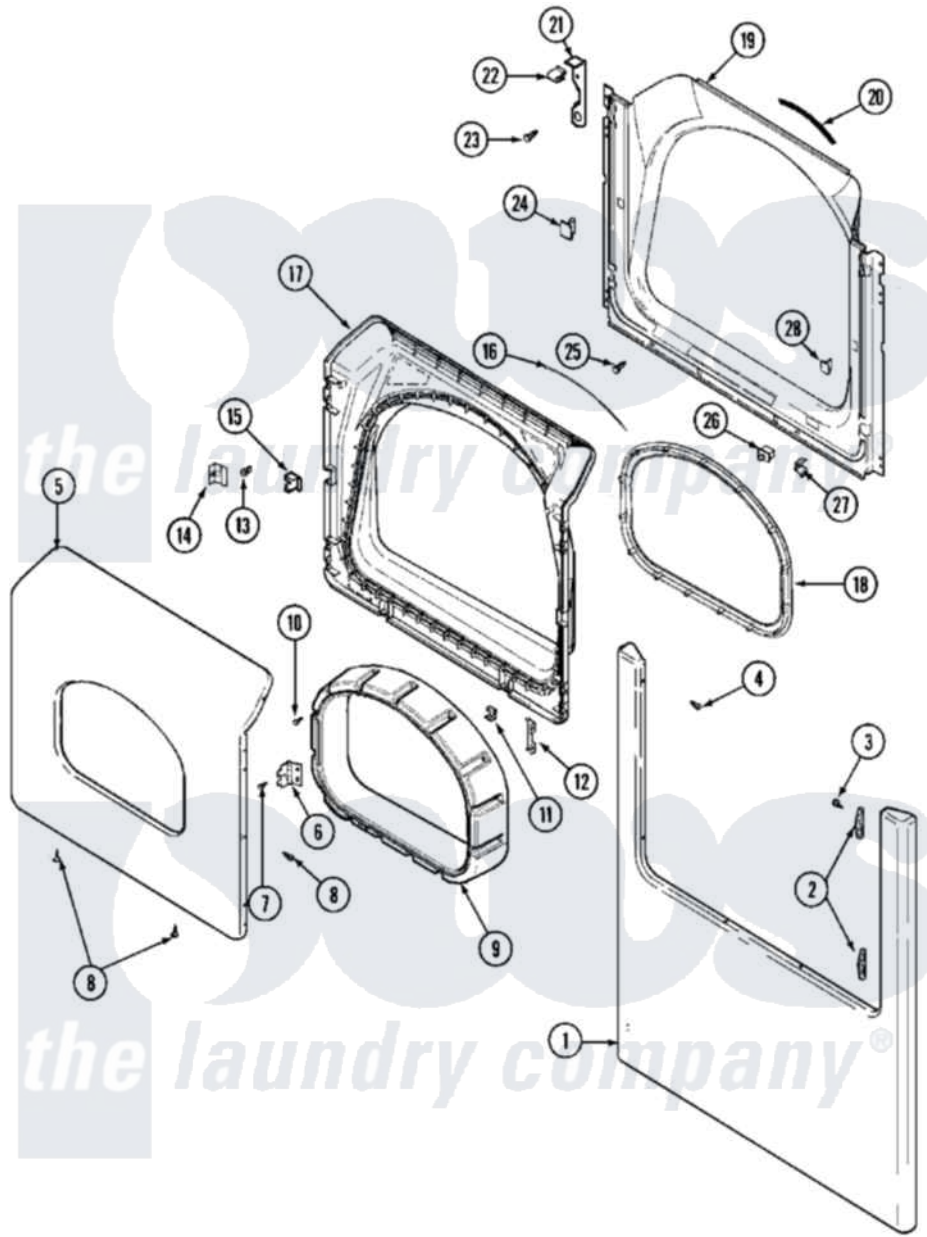

# Maytag MLE15PDAYA 06 - DOOR (LOWER)

Maytag [Commercial Maytag MLE15PDAYA Dryer Parts](#) Parts Diagram 06 - DOOR (LOWER)  
 Click on the part number to view part

Item	Original Part Number	Replaced By	Status	Part Description
001	22002242		Not Available	PANEL, FRONT (ALM)
"	22002663		Not Available	PANEL, FRONT (BISQ)
"	<a href="#">22002836</a>			Panel, Front
002	<a href="#">33001764</a>			Cover, Hinge Hole
"	<a href="#">33001765</a>			Cover, Hinge Hole
"	<a href="#">33002349</a>			Cover, Hinge Hole
003	<a href="#">33001846</a>			Screw, Hinge Hole Cover
004	<a href="#">22002243</a>			Screw, Front Panel And Hinge
005	<a href="#">33002028</a>			Door, Outer
"	NLA		Not Available	(ALM)
006	<a href="#">33001759</a>			Hinge, Door
007	22002062	<a href="#">98006631</a>		Screw
008	<a href="#">22002063</a>			Screw No.8-18AB Wafer Head
"	22002064	<a href="#">489355</a>		Screw, 8 X 1/2
"	<a href="#">33002351</a>			Screw
009	33002018	<a href="#">33002780</a>		Door Tunnel W` Handle