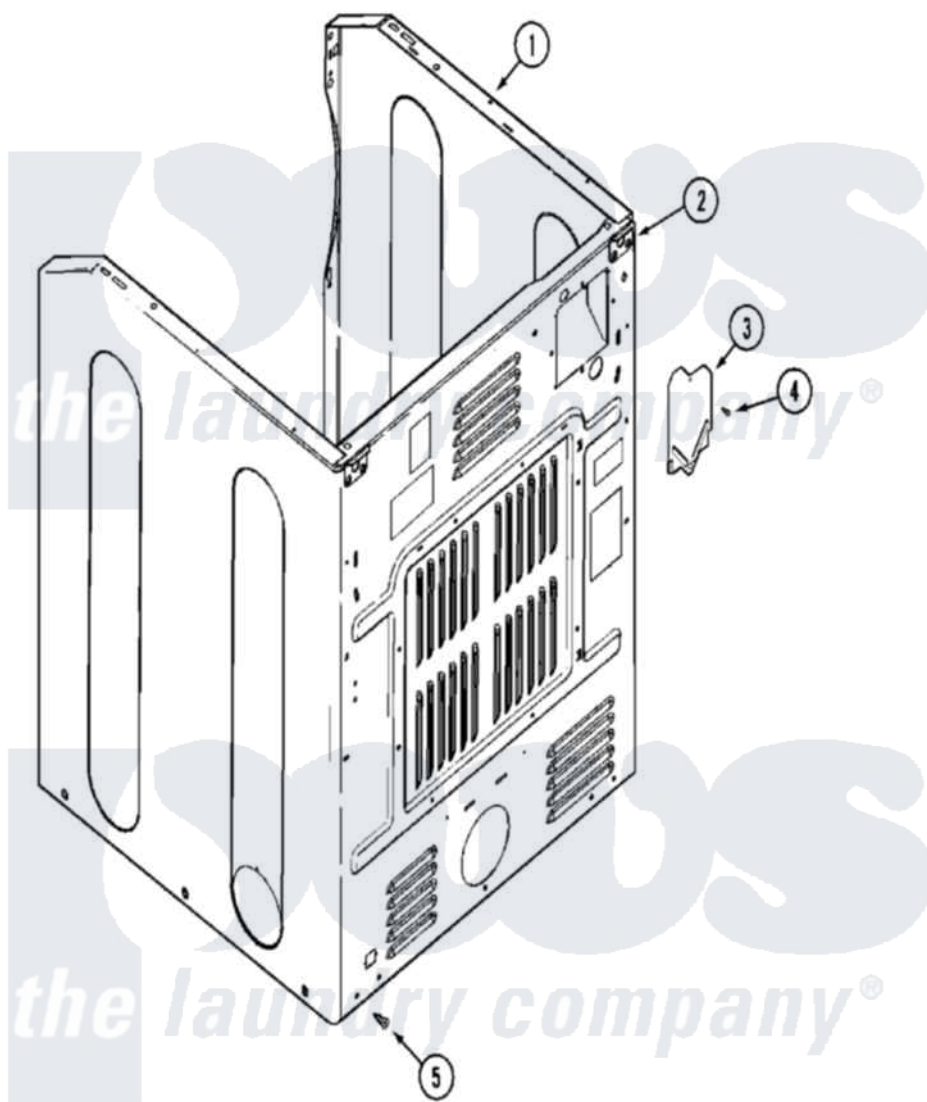

Maytag MLE15PDAYA 07 - CABINET-REAR

Maytag Commercial Maytag MLE15PDAYA Dryer Parts Parts Diagram 07 - CABINET-REAR
 Click on the part number to view part

Item	Original Part Number	Replaced By	Status	Part Description
001	NLA		Not Available	CABINET (WHT-LWR)
002	NLA		Not Available	BRACKET, CABINET HINGE (LWR)
003	33001795			Cover, Terminal Block
004	22001995			Screw Note: Screw, Tumbler Front And Shroud
005	22001995			Screw Note: Screw, Tumbler Front And Shroud