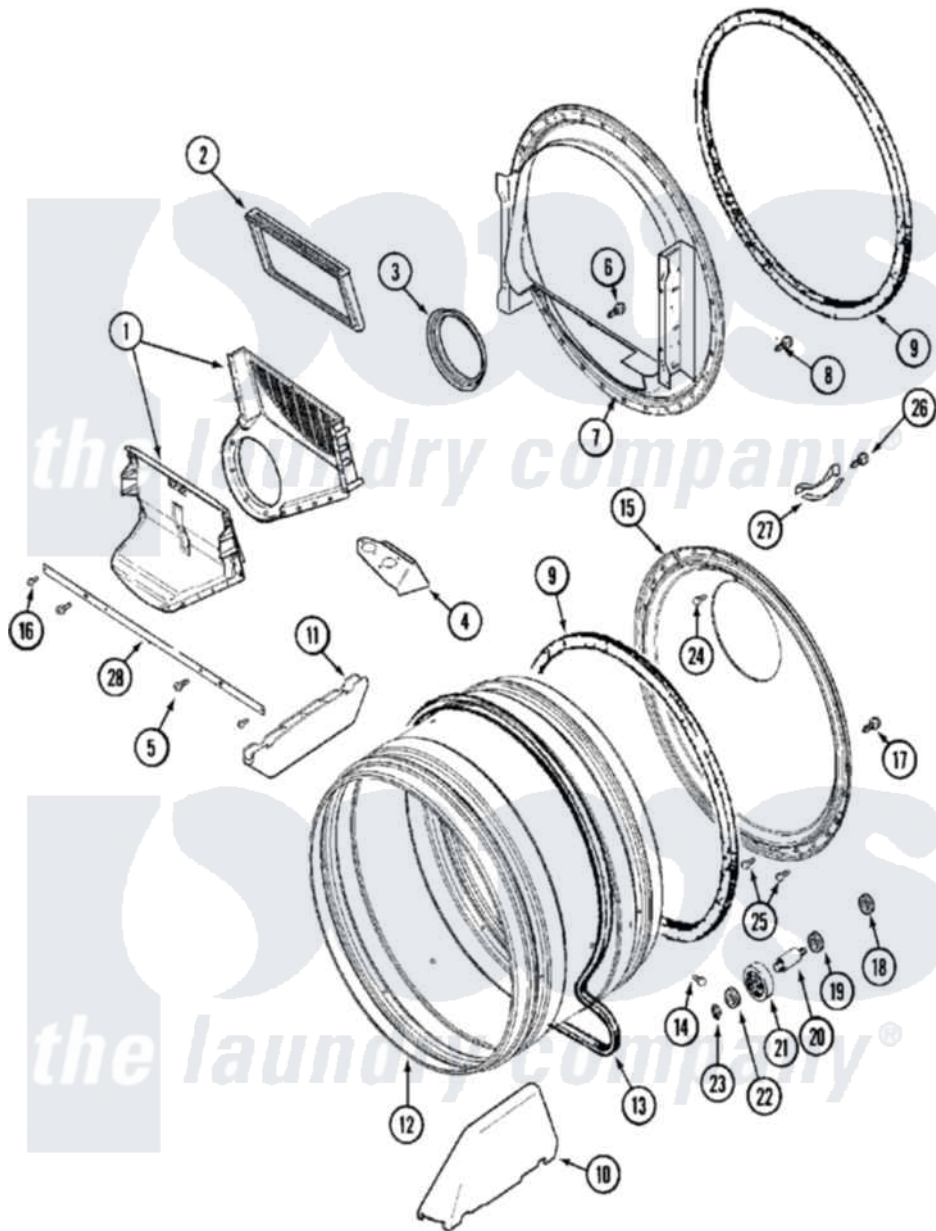

Maytag MLE15PDAYA 08 - TUMBLER

Maytag [Commercial Maytag MLE15PDAYA Dryer Parts](#) Parts Diagram 08 - TUMBLER
 Click on the part number to view part

Item	Original Part Number	Replaced By	Status	Part Description
001	33001799			Outlet Duct Assembly Note: Outlet Duct Assembly
002	33001804	33002790		Lint Filter
003	33001758	33002560		Seal, Blower
004	33001837			Cover, Thermostat
005	33001768			Screw, Shroud Note: Screw, Shroud And Outlet Duct
006	NLA		Not Available	SCREW, OUTLET DUCT
007	33001802			Front, Tumbler
008	33001855	33002917		Screw, No.10-16
009	33001807			Seal, Tumbler
010	33002032			Baffle
011	33001755			Baffle
012	33001794	33001889		Tumbler
013	33001777	33002535		V-Belt
014	33001788	33002973		Screw, No.9-15 X 1.00 Hx WS
015	33001801			Back, Tumbler

016	22001995		Screw Note: Screw, Tumbler Front And Shroud
017	22001995		Screw Note: Screw, Tumbler Front And Shroud
018	33001443		Nut, Hex
019	Y313347	312535	Washer, Vault Mounting Brk.
020	Y312948	6-3129480	Shaft- Tumbler
021	Y303373	12001541	Drum Roller/Washer Assembly--W
022	312535		Washer, Vault Mounting Brk.
023	410233	9703438	Ring-Retrn
024	210932		Screw, No.8 X 9/16 Ctsk Note: Screw, Inlet Duct
025	22001996	3370225	Screw
026	210720		Rivet, Bearing To Tumbler Frnt
027	306508		Tumbler Bearing Kit ---W
028	33002039		Brace, Tumbler Front