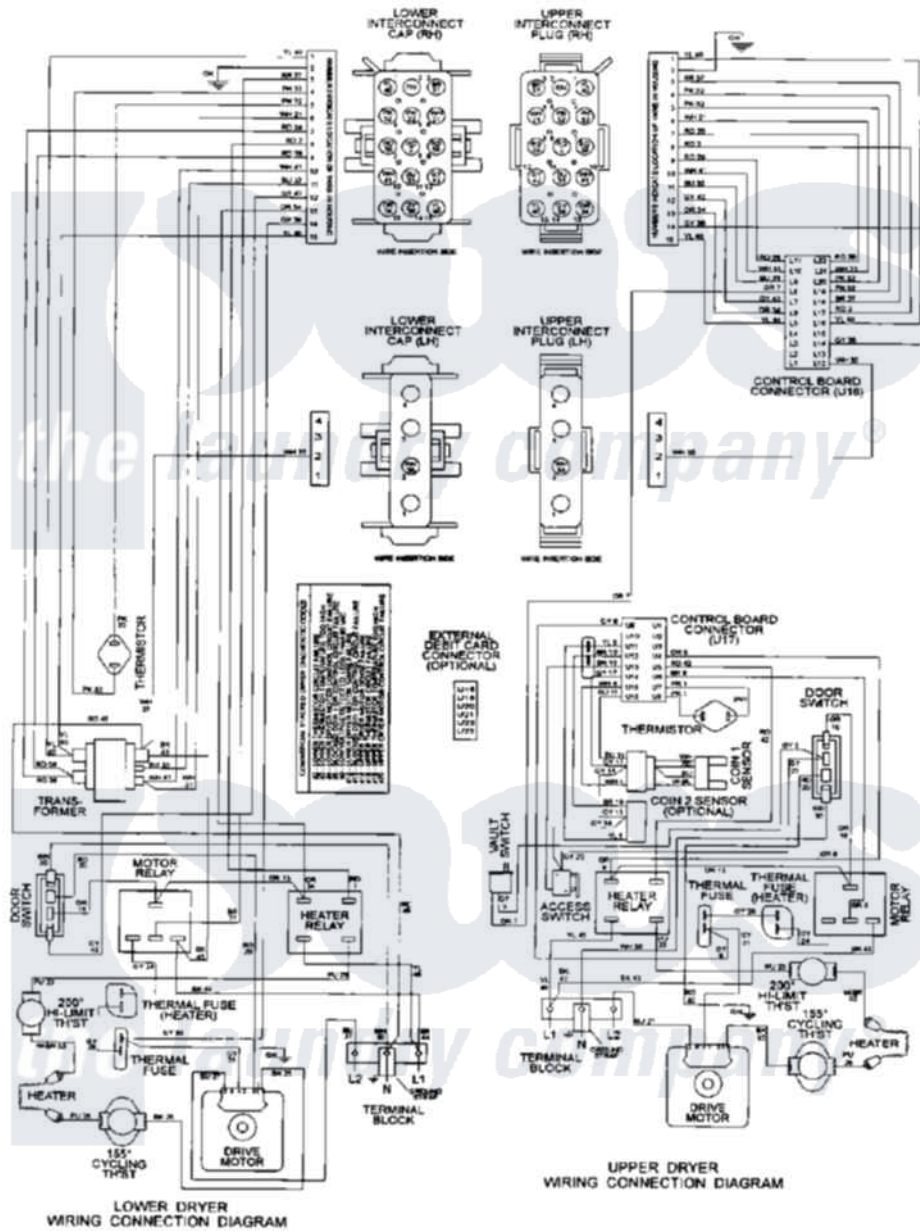

# Maytag MLE15PDAYA 11 - WIRING INFORMATION

Maytag Commercial Maytag MLE15PDAYA Dryer Parts Parts Diagram 11 - WIRING INFORMATION  
 Click on the part number to view part

Item	Original Part Number	Replaced By	Status	Part Description
001	NLA		Not Available	WIRING INFORMATION