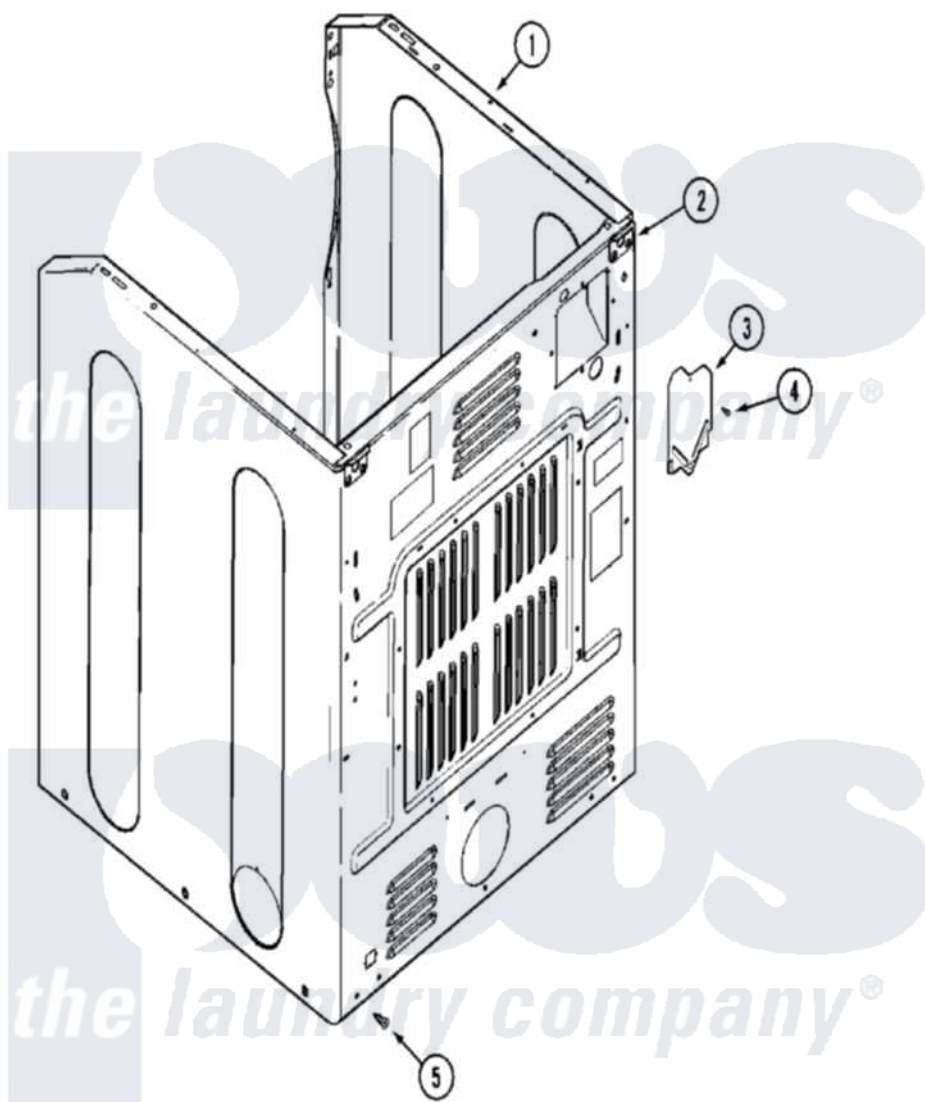

# Maytag MLE15PDAYQ 07 - CABINET-REAR

Maytag [Commercial Maytag MLE15PDAYQ Dryer Parts](#) Parts Diagram 07 - CABINET-REAR  
Click on the part number to view part

Item	Original Part Number	Replaced By	Status	Part Description
001	NLA		Not Available	CABINET (WHT-LWR)
002	NLA		Not Available	BRACKET, CABINET HINGE (LWR)
003	<a href="#">33001795</a>			Cover, Terminal Block
004	<a href="#">22001995</a>			Screw Note: Screw, Tumbler Front And Shroud
005	<a href="#">22001995</a>			Screw Note: Screw, Tumbler Front And Shroud