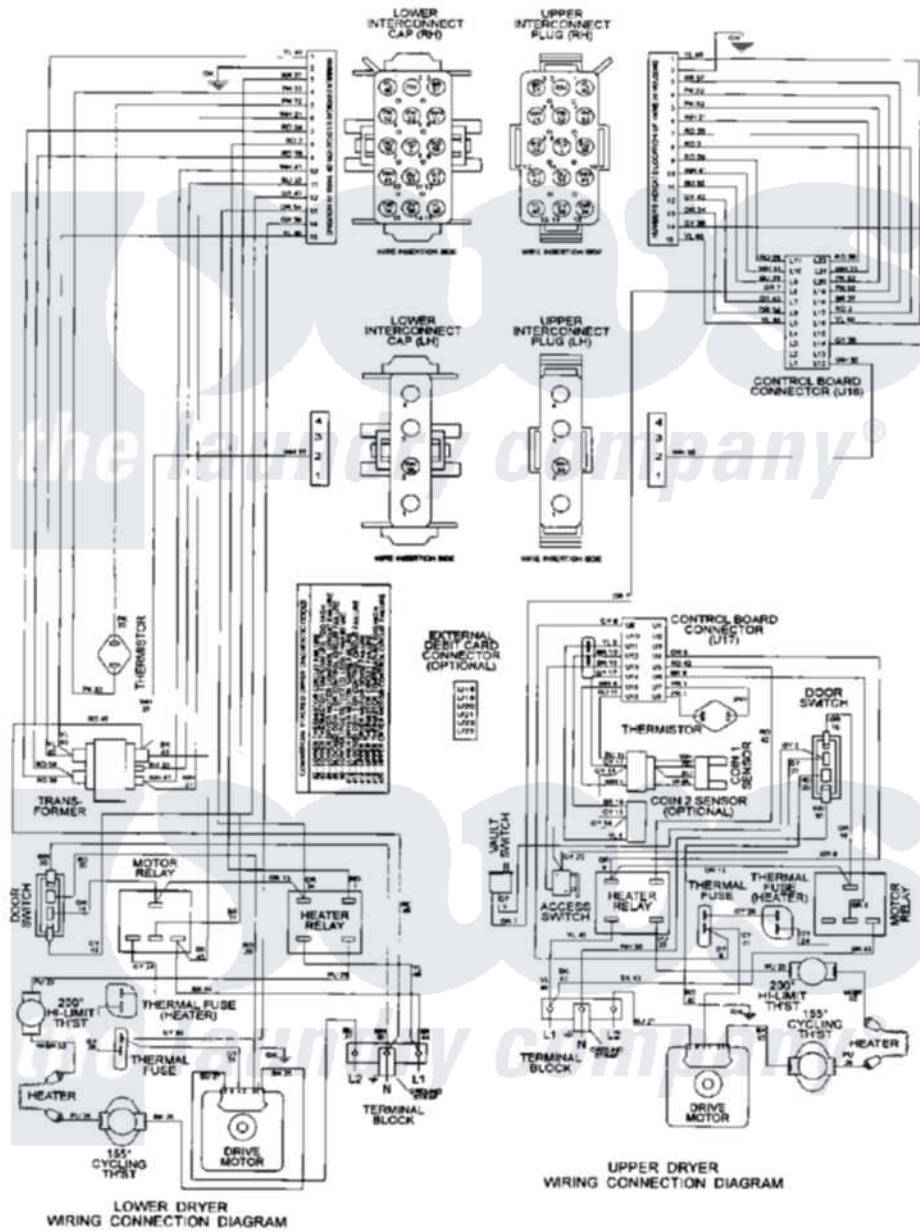

# Maytag MLE15PDAYQ 11 - WIRING INFORMATION

Maytag Commercial Maytag MLE15PDAYQ Dryer Parts Parts Diagram 11 - WIRING INFORMATION  
 Click on the part number to view part

Item	Original Part Number	Replaced By	Status	Part Description
001	NLA		Not Available	WIRING INFORMATION