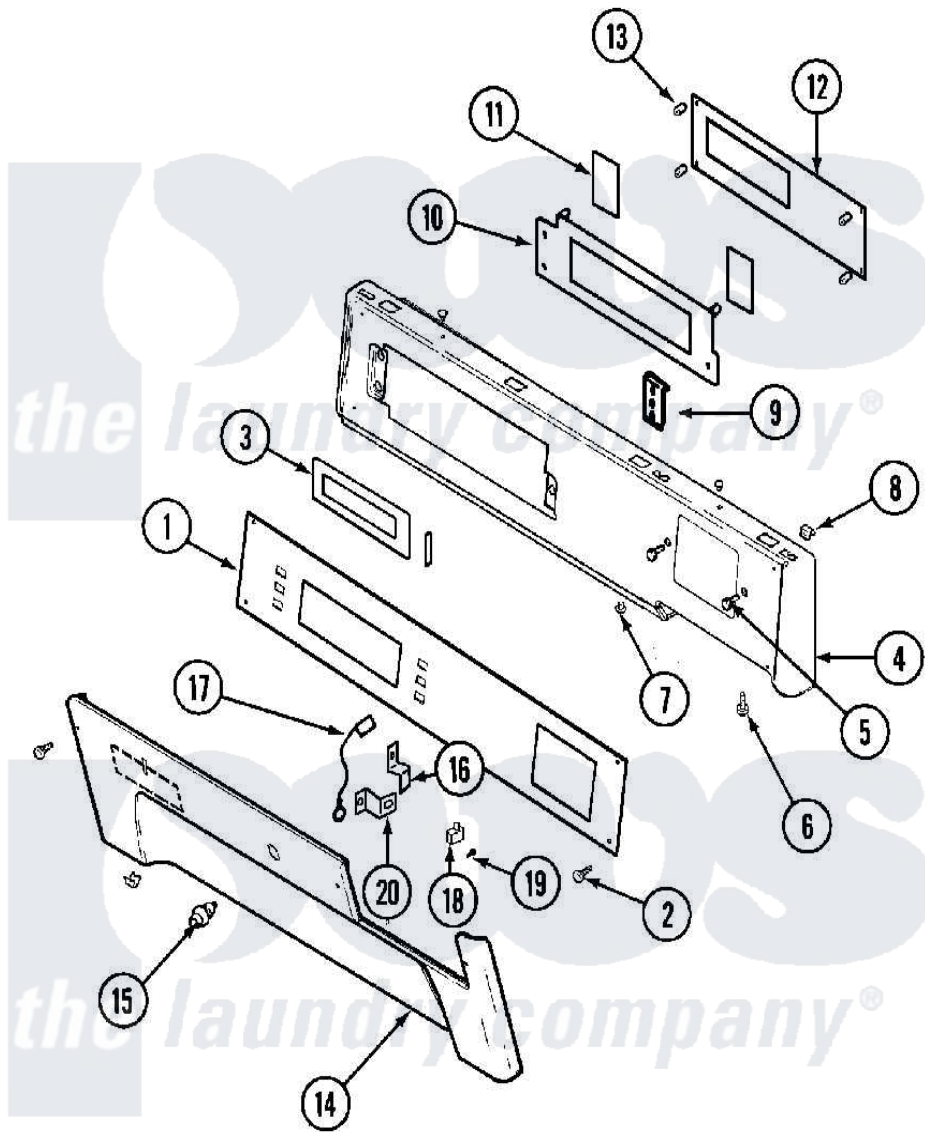

# Maytag MLE15PDAYW 01 - CONTROL PANEL (UPPER)

Maytag Commercial Maytag MLE15PDAYW Dryer Parts Parts Diagram 01 - CONTROL PANEL (UPPER)  
 Click on the part number to view part

Item	Original Part Number	Replaced By	Status	Part Description
001	33001974		Not Available	OVERLAY, CONTROL PANEL
002	<a href="#">215506</a>			Screw, Control Panel Overlay
003	<a href="#">33001209</a>			Cover, Display
004	33001975	<a href="#">22002457</a>		Panel- Con
"	33001976	<a href="#">33002377</a>		Panel, Control
"	<a href="#">33002003</a>			Fastener Clip, Control Panel
"	<a href="#">33002377</a>			Panel, Control
005	22002062	<a href="#">98006631</a>		Screw
"	910186	<a href="#">99002757</a>		Screw
006	<a href="#">215506</a>			Screw, Control Panel Overlay
007	33001132	<a href="#">33002342</a>		Plug, Sifht Hole
"	33001168		Not Available	PLUG, SIGHT HOLE (ALM)
"	<a href="#">33002342</a>			Plug, Sifht Hole
008	<a href="#">33001977</a>			Fastener, Control Panel
009	<a href="#">33001156</a>			Button, Control
010	<a href="#">33001201</a>			Plate, Control Mounting