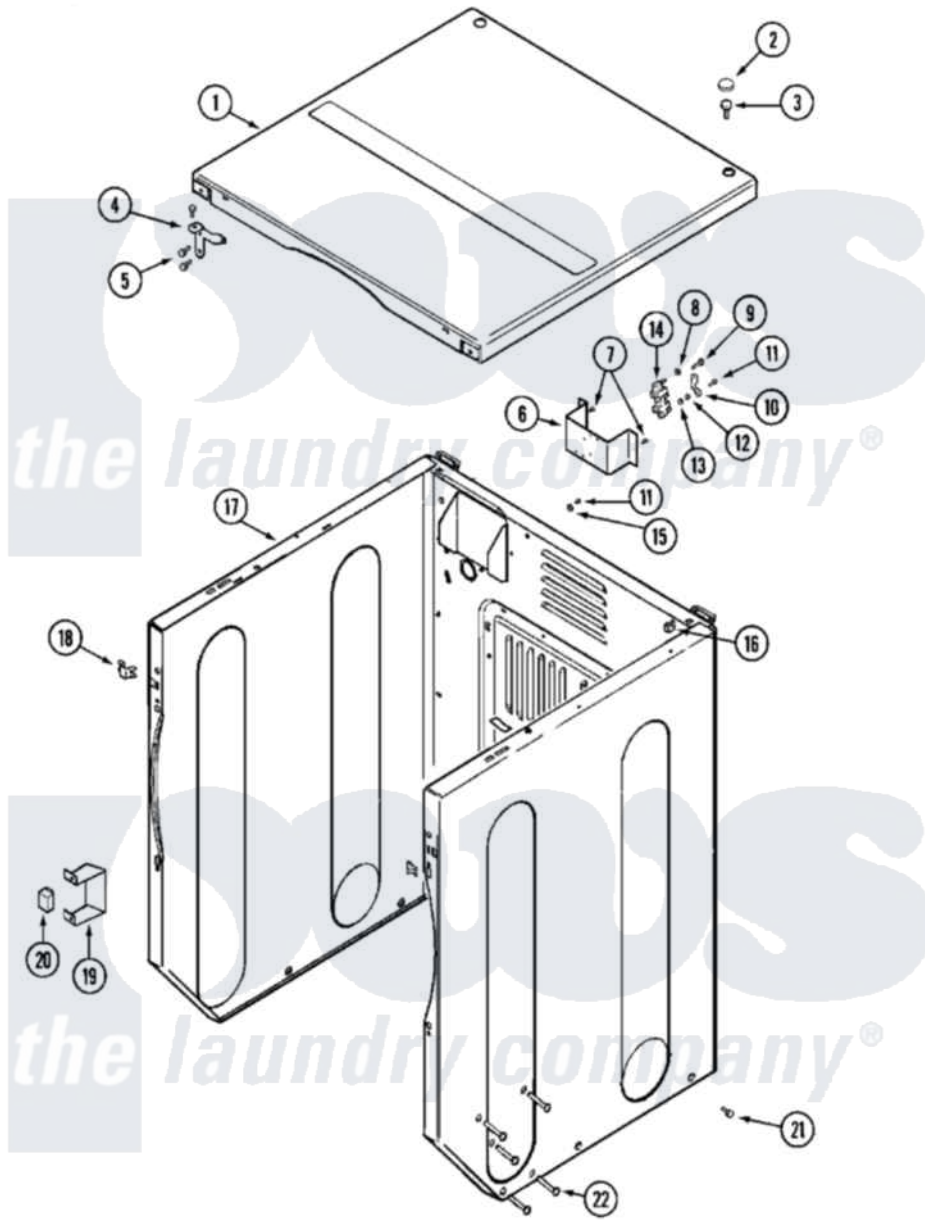

Maytag MLE15PDAYW 03 - CABINET-FRONT (UPPER)

Maytag Commercial Maytag MLE15PDAYW Dryer Parts Parts Diagram 03 - CABINET-FRONT (UPPER)
 Click on the part number to view part

Item	Original Part Number	Replaced By	Status	Part Description
001	33002124			Cover, Top
"	NLA		Not Available	COVER, TOP (ALM)
002	33001997			Plug, Hole
003	22001883	214354		Screw, Top Cover To Cabnt.
004	33001998			Bracket, Top Cover
"	33001999			Bracket, Top Cover
005	22001995			Screw Note: Screw, Tumbler Front And Shroud
006	NLA		Not Available	BRACKET, TERMINAL BLOCK---NA
007	22001995			Screw Note: Screw, Tumbler Front And Shroud
008	Y311270			Washer, Terminal Block
009	Y312209	W10001200		Screw
010	Y312184			Strap, Grounding
011	NLA		Not Available	SCREW, GROUND STRAP
012	311484	112432		Nut

013	311093		Washer, Terminal Connection
014	33001244		Block, Terminal
015	NLA	Not Available	WASHER, GROUND LUG
016	22001502		Fastener, U-NUt
017	22003646		Cabinet Assembly-Upr
"	NLA	Not Available	CABINET (WHT)
018	33001980		Fastener, Access Panel
019	Y313561		Screw---NA
"	33002002		Bracket, Switch
"	Y310632	1163839	Screw
020	206824	W10133335	Relay, Motor
"	Y251119	3177991	Screw
021	213007		Xfor Cabinet See Cabinet, Back
"	22003409	213007	Xfor Cabinet See Cabinet, Back
022	33001991		Bolt, Carriage