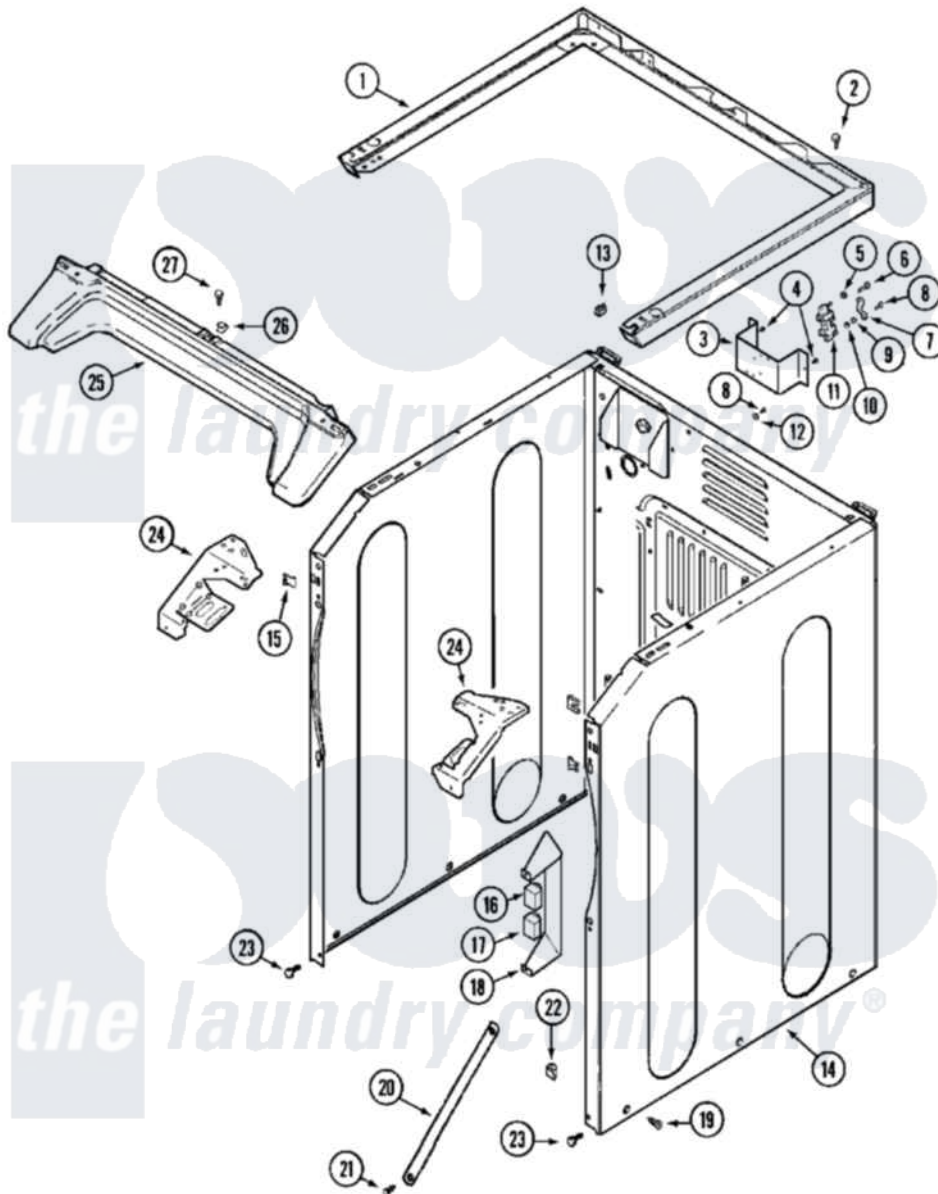

Maytag MLE15PDAYW 04 - CABINET-FRONT (LOWER)

Maytag Commercial Maytag MLE15PDAYW Dryer Parts Parts Diagram 04 - CABINET-FRONT (LOWER)
 Click on the part number to view part

Item	Original Part Number	Replaced By	Status	Part Description
001	33002005	33002963		Support, Weld Assembly
"	33002446	22004153		Support We
"	NLA		Not Available	SUPPORT (ALM)
002	22001883	214354		Screw, Top Cover To Cabnt.
003	NLA		Not Available	BRACKET, TERMINAL BLOCK---NA
004	22001995			Screw Note: Screw, Tumbler Front And Shroud
005	Y311270			Washer, Terminal Block
006	Y312209	W10001200		Screw
007	Y312184			Strap, Grounding
008	NLA		Not Available	SCREW, GROUND STRAP
009	311484	112432		Nut
010	311093			Washer, Terminal Connection
011	33001244			Block, Terminal
012	NLA		Not Available	WASHER, GROUND LUG
013	22001502			Fastener, U-NUt

014	22003639		Cabinet Assembly
"	NLA	Not Available	CABINET ASSY. (WHT)
015	22002049		Clip Note: Clip, Front Panel
016	206824	W10133335	Relay, Motor
"	Y251119	3177991	Screw
017	306398		Relay, Heater
"	Y251119	3177991	Screw
018	Y313561		Screw---NA
"	314627		Bracket, Relays
"	Y310632	1163839	Screw
019	213007		Xfor Cabinet See Cabinet, Back
"	22003409	213007	Xfor Cabinet See Cabinet, Back
020	22002259	22002767	Brace, Cross
021	22001995		Screw Note: Screw, Tumbler Front And Shroud
022	Y310376		Clip, Door Switch Harness
023	22001995		Screw Note: Screw, Tumbler Front And Shroud
024	33002009		Bracket, Corner
"	33002010	33002473	Bracket, Corner
025	22002664		COVER, ACCESS (BSQ)
"	33002011		Cover, Access
"	33002012		Cover, Access
026	33002013		Fastener Clip, Access Cover
027	22001995		Screw Note: Screw, Tumbler Front And Shroud
028	33002047		Wire Harness, Main
029	33001989		Retainer, Vault Switch