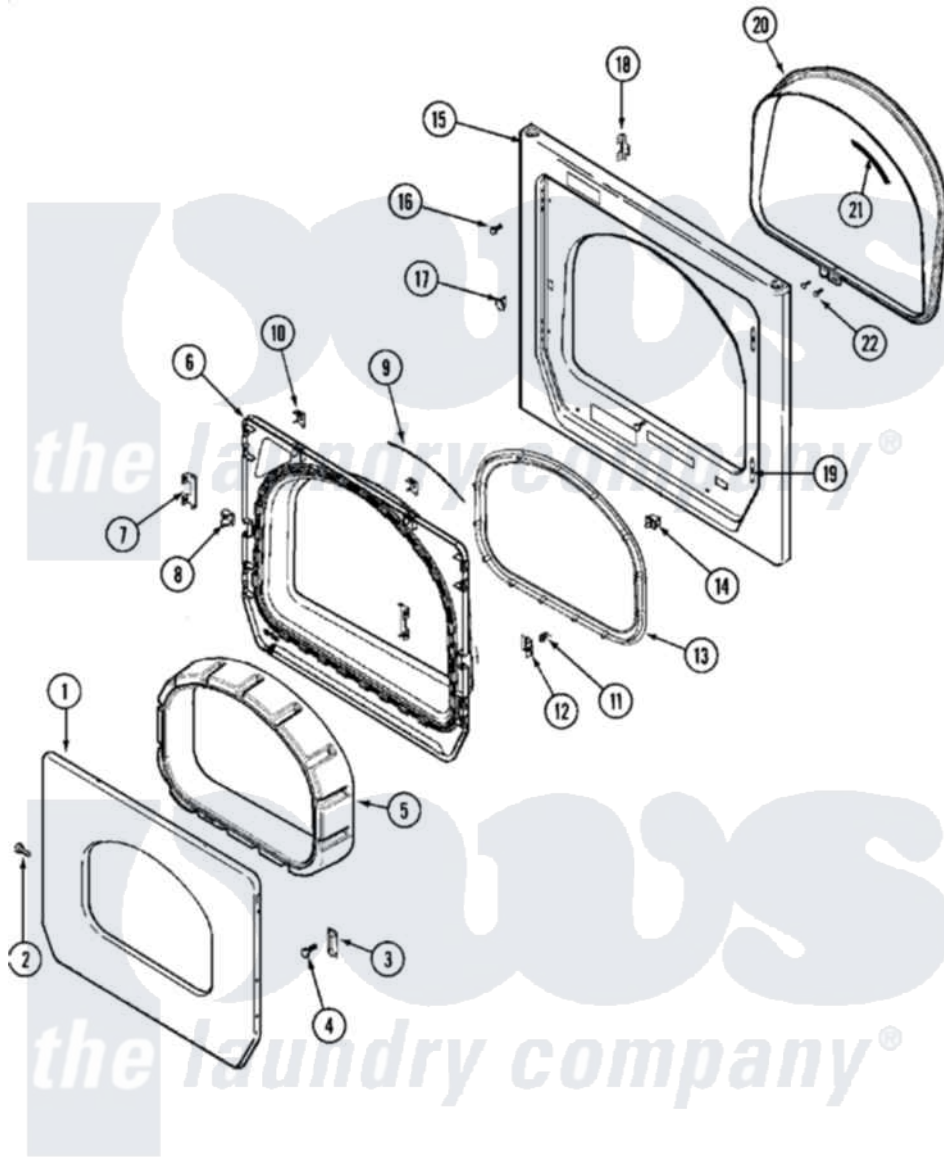

# Maytag MLE15PDAYW 05 - DOOR (UPPER)

Maytag Commercial Maytag MLE15PDAYW Dryer Parts Parts Diagram 05 - DOOR (UPPER)  
 Click on the part number to view part

Item	Original Part Number	Replaced By	Status	Part Description
001	<a href="#">33002015</a>			Door, Outer
"	NLA		Not Available	(ALM)
002	<a href="#">22002063</a>			Screw No.8-18AB Wafer Head
"	22002064	<a href="#">489355</a>		Screw, 8 X 1/2
"	<a href="#">33002351</a>			Screw
003	<a href="#">33002017</a>			Hinge, Door
004	22002062	<a href="#">98006631</a>		Screw
005	22002300	<a href="#">9740848</a>		Screw, Mixing Valve Mounting
"	33002018	<a href="#">33002780</a>		Door Tunnel W` Handle
"	33002019	<a href="#">33002781</a>		Door Tunne
006	<a href="#">33002020</a>			Door, Inner W/Seal
"	<a href="#">33002575</a>			Door, Inner W/Seal
007	<a href="#">22002038</a>			Clip, Door
008	<a href="#">33001763</a>			Plug, Inner Door
009	<a href="#">33002094</a>			Seal, Door
010	<a href="#">22002039</a>			Clip, Door

011	<a href="#">33001761</a>		Strike, Door
012	<a href="#">33001793</a>		Bracket, Strike
013	33002022	<a href="#">33002607</a>	Lens, Door
"	<a href="#">33002607</a>		Lens, Door
014	<a href="#">33002038</a>		Switch, Door
015	33001711	<a href="#">33002936</a>	Medallion-
"	33002051		Not Available
			SCREW, FRONT PANEL
"	33002130	<a href="#">33002081</a>	Panel, Front
"	33002131		Not Available
			PANEL, FRONT (ALM)
"	33002381		Not Available
			PANEL, FRONT (BSQ)
016	33001486	<a href="#">98008544</a>	Screw
017	33001791	<a href="#">306436</a>	Door Latch Kit--W
018	<a href="#">33002025</a>		Twin Speednut
019	<a href="#">33001175</a>		Cover, Hinge Hole
"	<a href="#">33001176</a>		Cover, Hinge Hole
"	33002343		Not Available
			COVER, HINGE HOLE (BSQ)
020	<a href="#">33002026</a>		Extension, Tumbler Front
021	<a href="#">33001767</a>		Seal, Shroud
022	33001855	<a href="#">33002917</a>	Screw, No.10-16