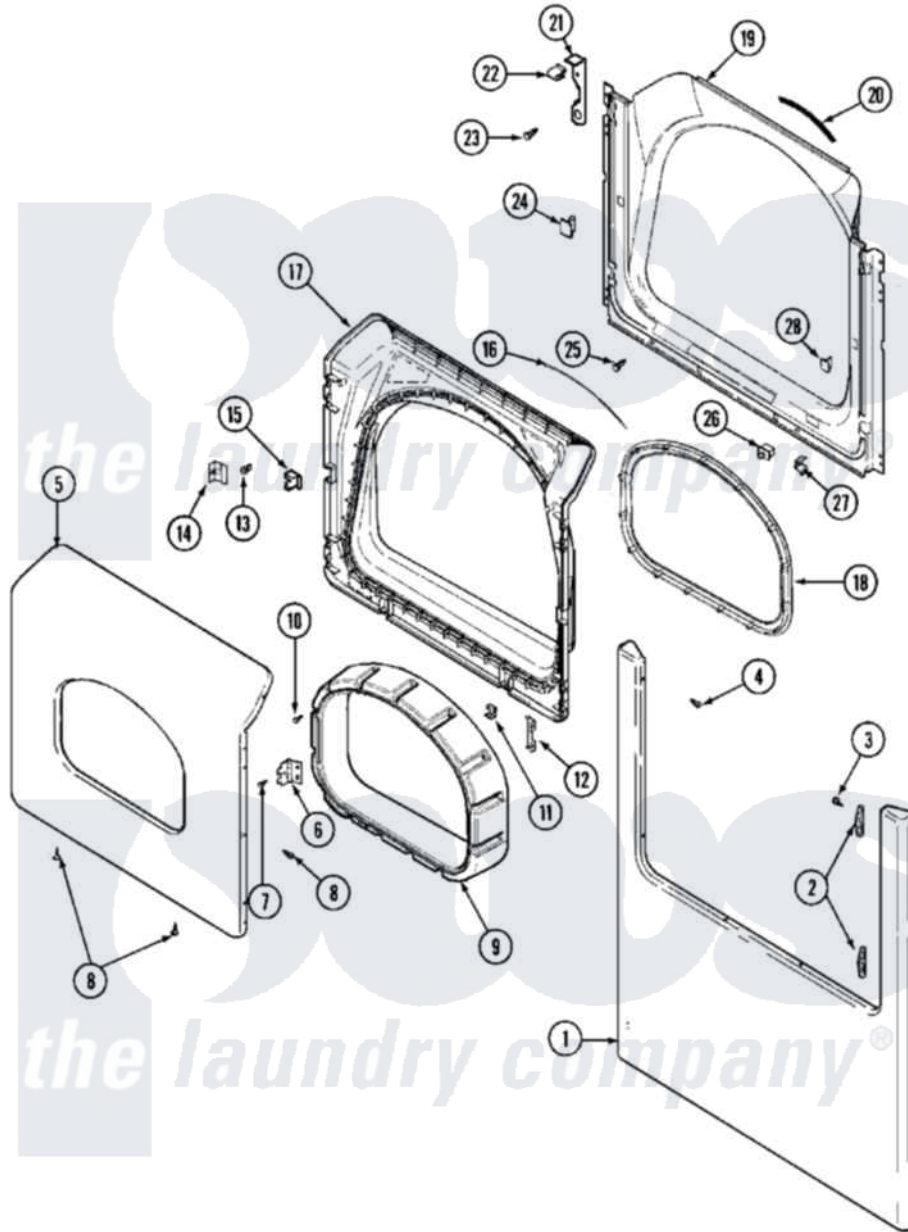

# Maytag MLE15PDAYW 06 - DOOR (LOWER)

Maytag Commercial Maytag MLE15PDAYW Dryer Parts Parts Diagram 06 - DOOR (LOWER)  
 Click on the part number to view part

Item	Original Part Number	Replaced By	Status	Part Description
001	22002242		Not Available	PANEL, FRONT (ALM)
"	22002663		Not Available	PANEL, FRONT (BISQ)
"	<a href="#">22002836</a>			Panel, Front
002	<a href="#">33001764</a>			Cover, Hinge Hole
"	<a href="#">33001765</a>			Cover, Hinge Hole
"	<a href="#">33002349</a>			Cover, Hinge Hole
003	<a href="#">33001846</a>			Screw, Hinge Hole Cover
004	<a href="#">22002243</a>			Screw, Front Panel And Hinge
005	<a href="#">33002028</a>			Door, Outer
"	NLA		Not Available	(ALM)
006	<a href="#">33001759</a>			Hinge, Door
007	22002062	<a href="#">98006631</a>		Screw
008	<a href="#">22002063</a>			Screw No.8-18AB Wafer Head
"	22002064	<a href="#">489355</a>		Screw, 8 X 1/2
"	<a href="#">33002351</a>			Screw
009	33002018	<a href="#">33002780</a>		Door Tunnel W` Handle