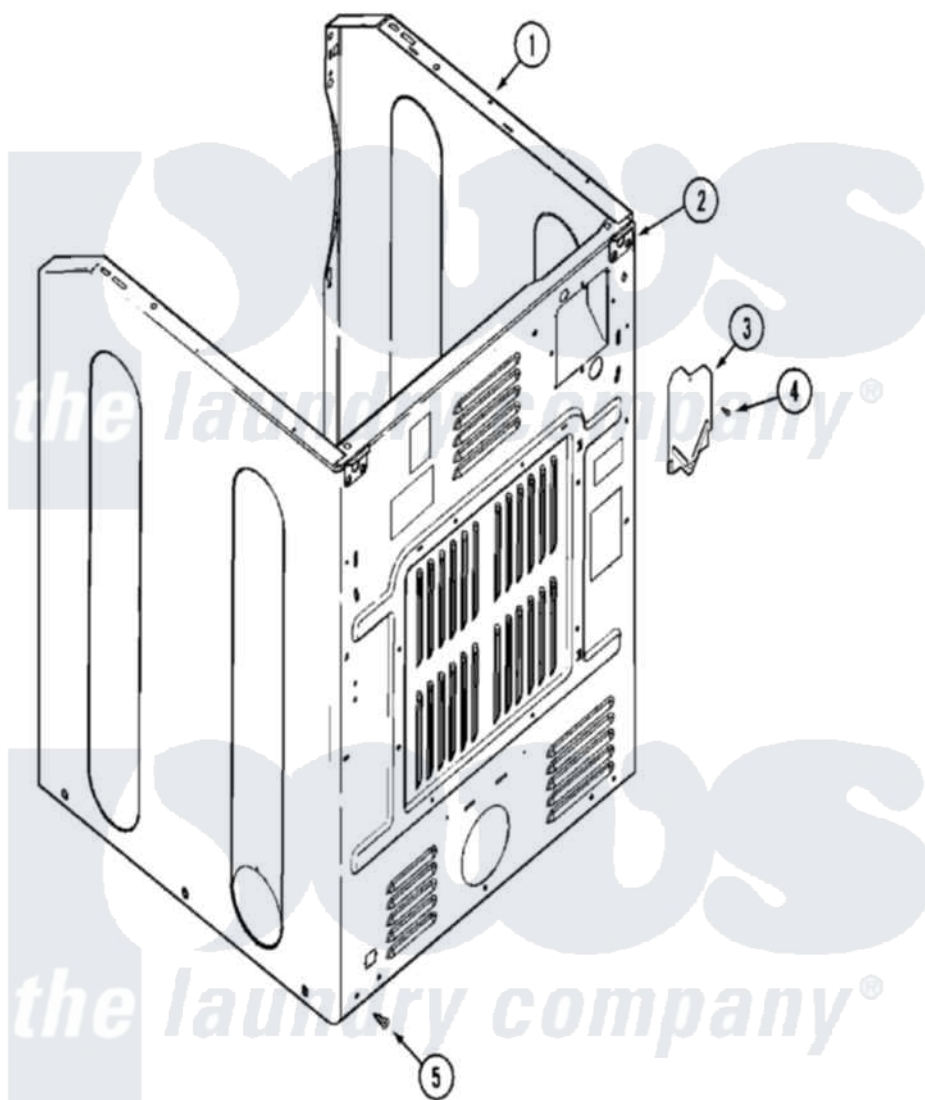

Maytag MLE15PDAYW 07 - CABINET-REAR

Maytag Commercial Maytag MLE15PDAYW Dryer Parts Parts Diagram 07 - CABINET-REAR
Click on the part number to view part

Item	Original Part Number	Replaced By	Status	Part Description
001	NLA		Not Available	CABINET (WHT-LWR)
002	NLA		Not Available	BRACKET, CABINET HINGE (LWR)
003	33001795			Cover, Terminal Block
004	22001995			Screw Note: Screw, Tumbler Front And Shroud
005	22001995			Screw Note: Screw, Tumbler Front And Shroud