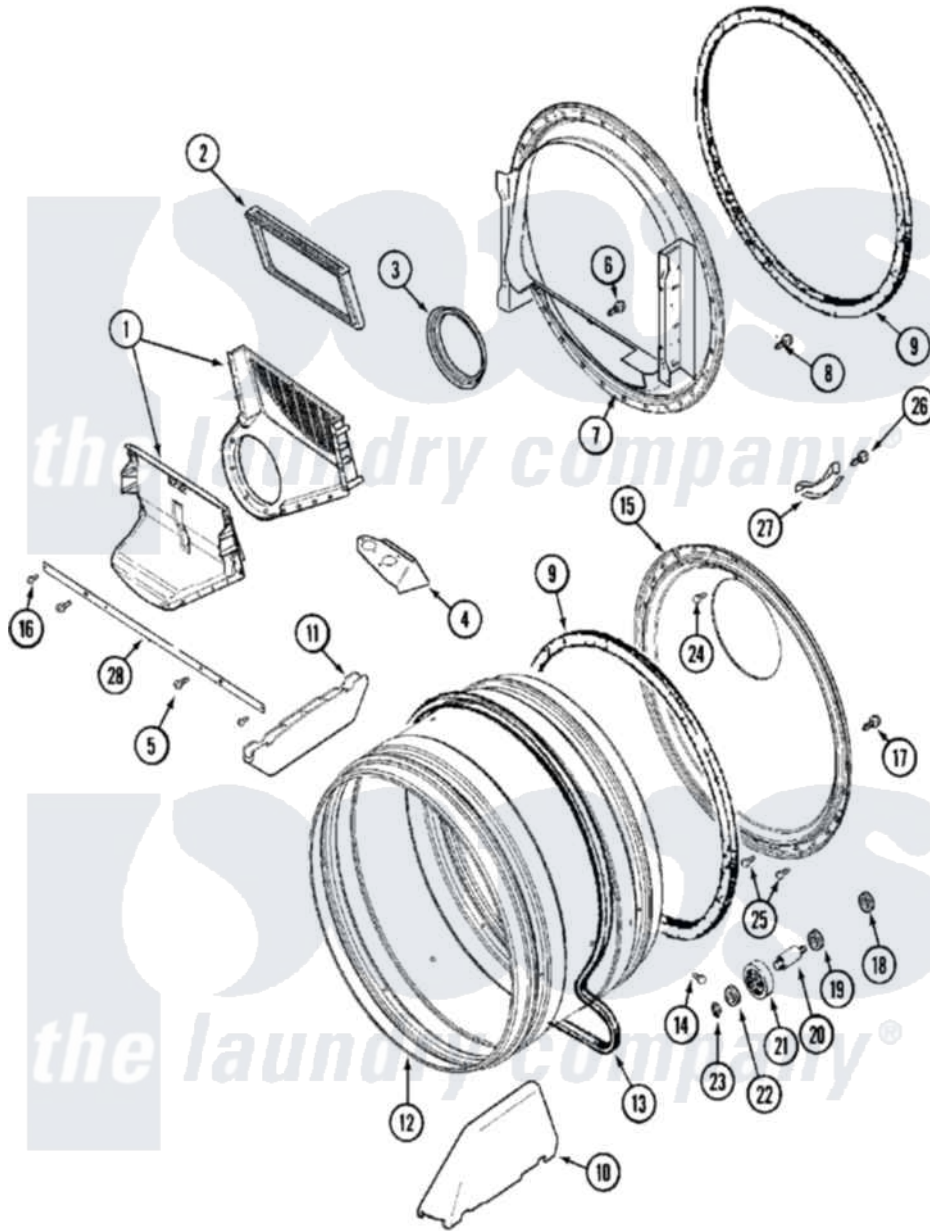

# Maytag MLE15PDAYW 08 - TUMBLER

Maytag [Commercial Maytag MLE15PDAYW Dryer Parts](#) Parts Diagram 08 - TUMBLER  
 Click on the part number to view part

Item	Original Part Number	Replaced By	Status	Part Description
001	<a href="#">33001799</a>			Outlet Duct Assembly Note: Outlet Duct Assembly
002	33001804	<a href="#">33002790</a>		Lint Filter
003	33001758	<a href="#">33002560</a>		Seal, Blower
004	<a href="#">33001837</a>			Cover, Thermostat
005	<a href="#">33001768</a>			Screw, Shroud Note: Screw, Shroud And Outlet Duct
006	NLA		Not Available	SCREW, OUTLET DUCT
007	<a href="#">33001802</a>			Front, Tumbler
008	33001855	<a href="#">33002917</a>		Screw, No.10-16
009	<a href="#">33001807</a>			Seal, Tumbler
010	<a href="#">33002032</a>			Baffle
011	<a href="#">33001755</a>			Baffle
012	33001794	<a href="#">33001889</a>		Tumbler
013	33001777	<a href="#">33002535</a>		V-Belt
014	33001788	<a href="#">33002973</a>		Screw, No.9-15 X 1.00 Hx WS
015	<a href="#">33001801</a>			Back, Tumbler

016	<a href="#">22001995</a>		Screw Note: Screw, Tumbler Front And Shroud
017	<a href="#">22001995</a>		Screw Note: Screw, Tumbler Front And Shroud
018	<a href="#">33001443</a>		Nut, Hex
019	Y313347	<a href="#">312535</a>	Washer, Vault Mounting Brk.
020	Y312948	<a href="#">6-3129480</a>	Shaft- Tumbler
021	Y303373	<a href="#">12001541</a>	Drum Roller/Washer Assembly--W
022	<a href="#">312535</a>		Washer, Vault Mounting Brk.
023	410233	<a href="#">9703438</a>	Ring-Retrn
024	<a href="#">210932</a>		Screw, No.8 X 9/16 Ctsk Note: Screw, Inlet Duct
025	22001996	<a href="#">3370225</a>	Screw
026	<a href="#">210720</a>		Rivet, Bearing To Tumbler Frnt
027	<a href="#">306508</a>		Tumbler Bearing Kit ---W
028	<a href="#">33002039</a>		Brace, Tumbler Front