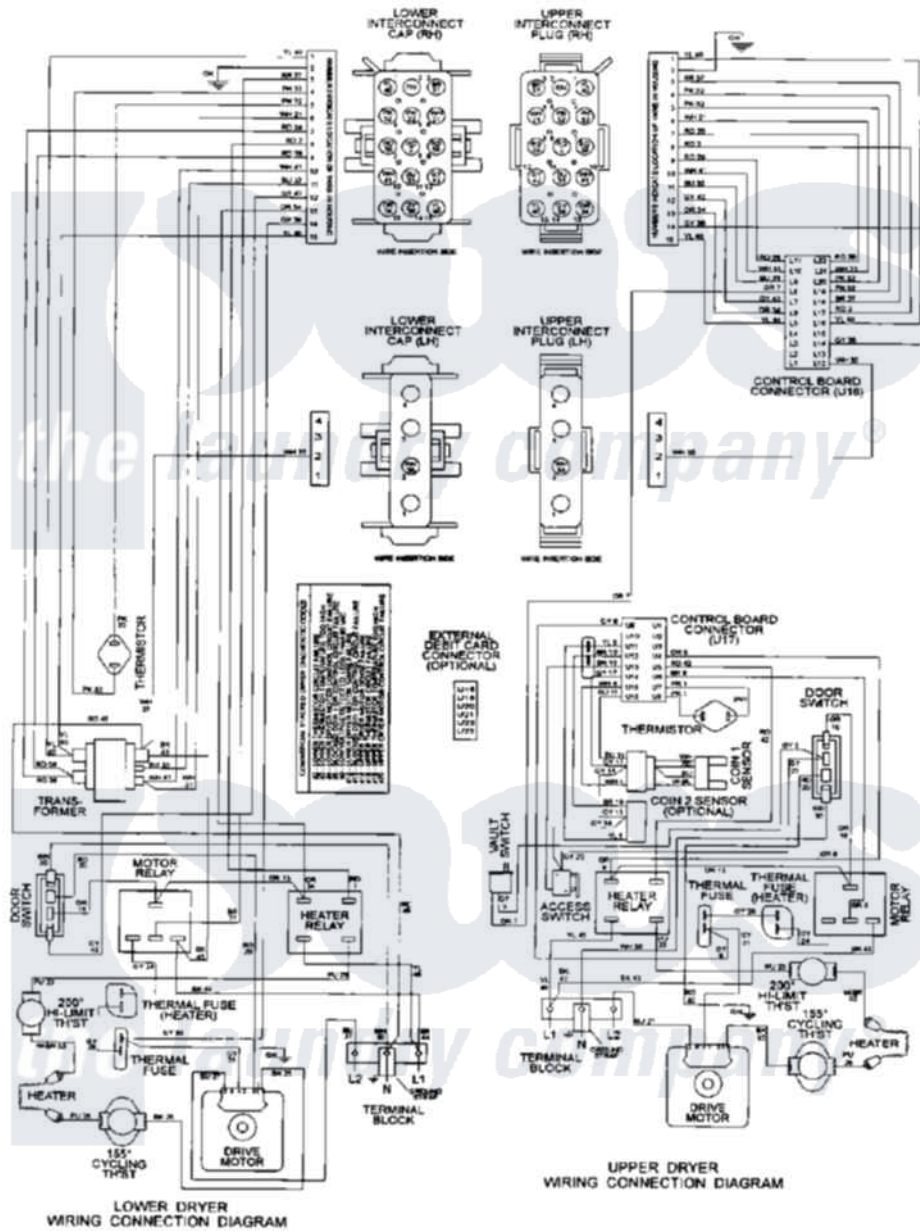

Maytag MLE15PDAYW 11 - WIRING INFORMATION

Maytag [Commercial Maytag MLE15PDAYW Dryer Parts](#) Parts Diagram 11 - WIRING INFORMATION
 Click on the part number to view part

Item	Original Part Number	Replaced By	Status	Part Description
001	NLA		Not Available	WIRING INFORMATION