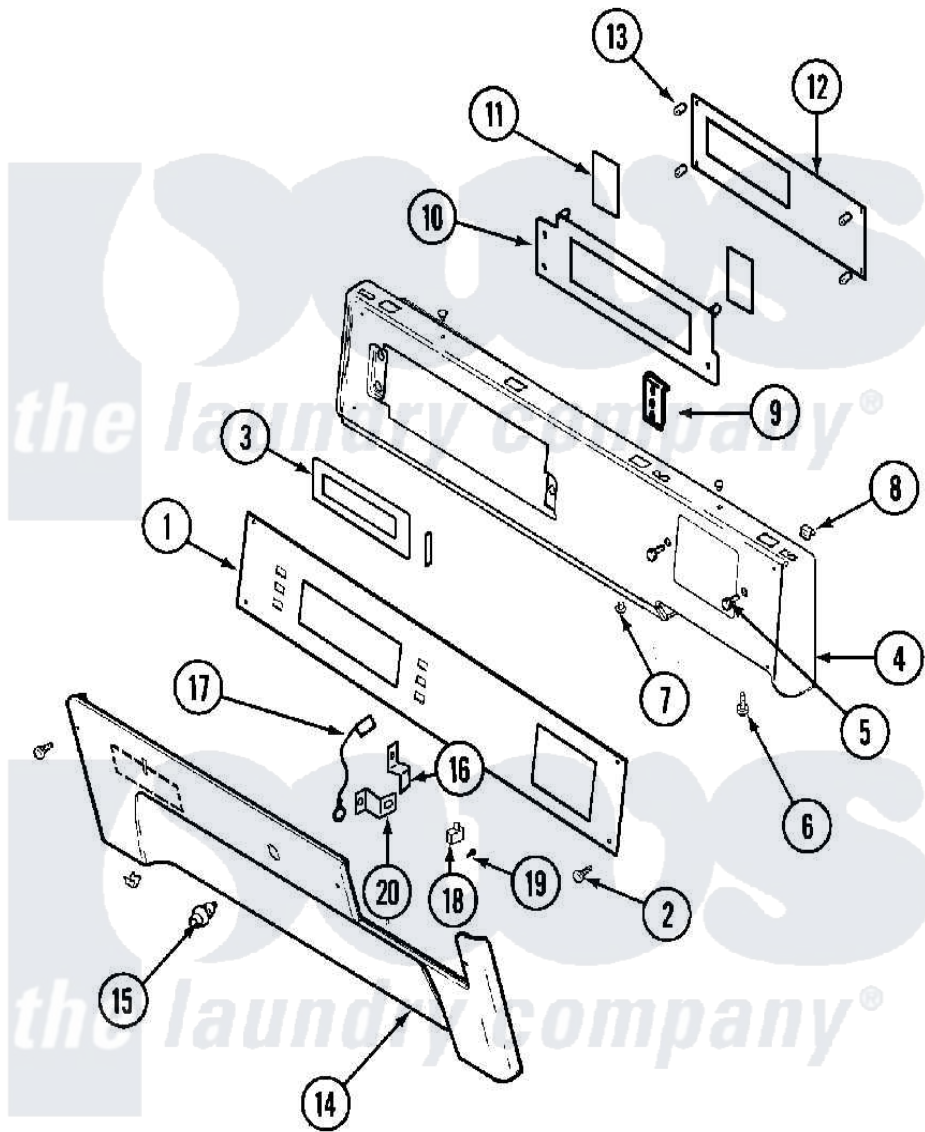

Maytag MLE15PDAZW 01 - CONTROL PANEL (UPPER)

Maytag Commercial Maytag MLE15PDAZW Dryer Parts Parts Diagram 01 - CONTROL PANEL (UPPER)
 Click on the part number to view part

Item	Original Part Number	Replaced By	Status	Part Description
001	33001974		Not Available	OVERLAY, CONTROL PANEL
002	215506			Screw, Control Panel Overlay
003	33001209			Cover, Display
004	33001975	22002457		Panel- Con
"	33002003			Fastener Clip, Control Panel
005	22002062	98006631		Screw
"	910186	99002757		Screw
006	215506			Screw, Control Panel Overlay
007	33001132	33002342		Plug, Sifht Hole
008	33001977			Fastener, Control Panel
009	33001156			Button, Control
010	33001201			Plate, Control Mounting
011	33001200	33002449		Switch, Membrane
012	33001747	33002605		Circuit Board Assembly
013	33001204			Stand-Off, Ccontrol Board
"	912077			Locknut, Reader Harness

014	215506		Screw, Control Panel Overlay
"	33001978		Panel, Access
"	33001980		Fastener, Access Panel
"	33002004		Clip, Fastener
015	Y206081	W10116737	Lock
016	213750	W10133266	Cam-Lock
017	33001981		Wire, Ground
018	33002117	208042	Switch, Sensor
019	912012	3400409	Screw
020	33001982		Bracket, Switch Mounting
021	33002057		Wire Harness, Main