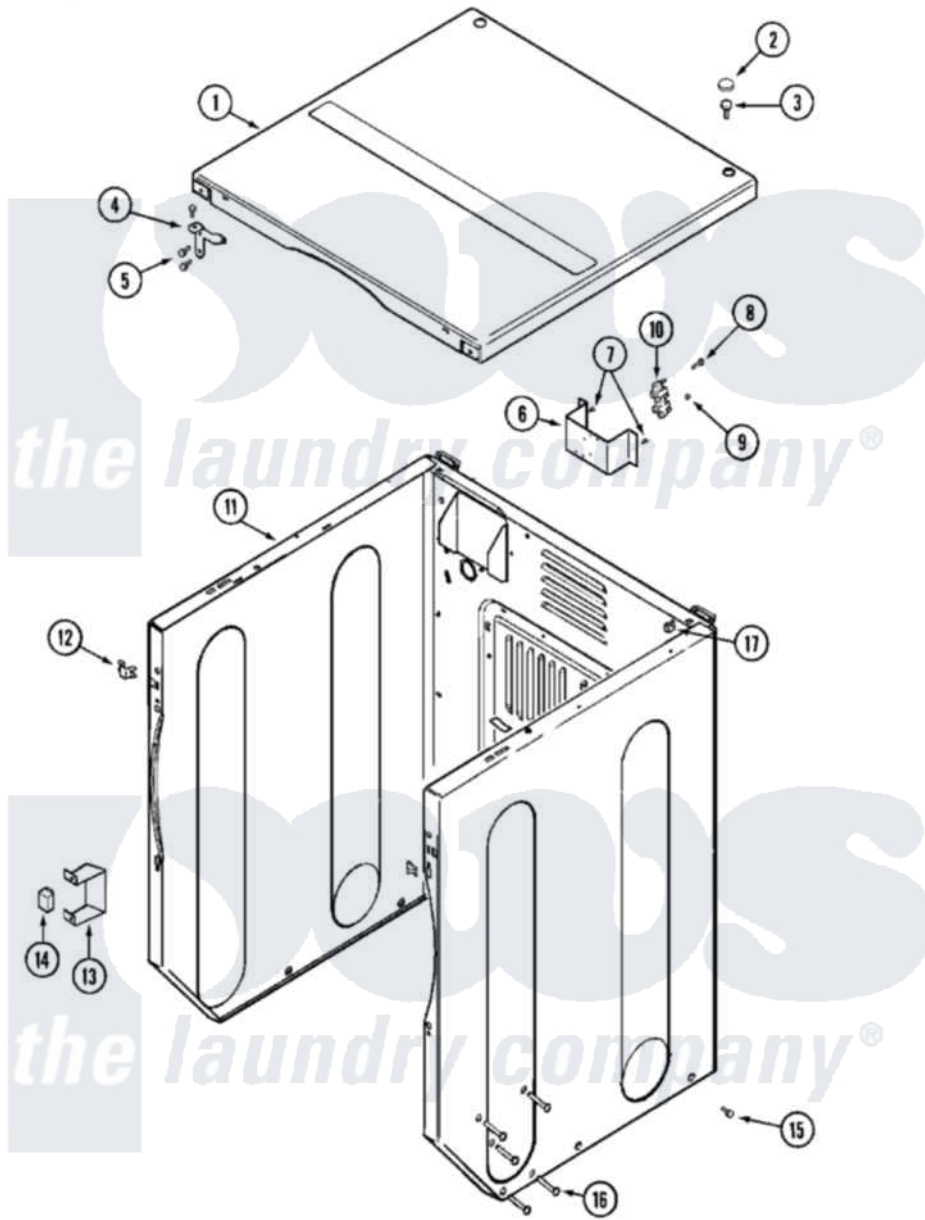

# Maytag MLE15PDAZW 03 - CABINET-FRONT (UPPER)

Maytag Commercial Maytag MLE15PDAZW Dryer Parts Parts Diagram 03 - CABINET-FRONT (UPPER)  
 Click on the part number to view part

Item	Original Part Number	Replaced By	Status	Part Description
001	<a href="#">22001995</a>			Screw Note: Screw, Tumbler Front And Shroud
"	22001996	<a href="#">3370225</a>		Screw
"	33002058		Not Available	COVER, TOP (WHT)
"	33002062		Not Available	BACKUP, STRAIN RELIEF
"	<a href="#">Y314174</a>			Terminal Cover - Canada
002	<a href="#">33001997</a>			Plug, Hole
003	22001883	<a href="#">214354</a>		Screw, Top Cover To Cabnt.
004	<a href="#">33001998</a>			Bracket, Top Cover
"	<a href="#">33001999</a>			Bracket, Top Cover
005	<a href="#">22001995</a>			Screw Note: Screw, Tumbler Front And Shroud
006	315471	<a href="#">22003298</a>		Retainer, Wire
"	<a href="#">33002059</a>			Bracket, Terminal Block
007	<a href="#">22001995</a>			Screw Note: Screw, Tumbler Front And Shroud
008	<a href="#">Y312209</a>	<a href="#">W10001200</a>		Screw

009	<a href="#">311484</a>	<a href="#">112432</a>	Nut
010	<a href="#">33001244</a>		Block, Terminal
011	<a href="#">22003646</a>		Cabinet Assembly-Upr
"	NLA	Not Available	CABINET (WHT)
012	<a href="#">33001980</a>		Fastener, Access Panel
013	<a href="#">Y313561</a>		Screw---NA
"	<a href="#">33002002</a>		Bracket, Switch
"	Y310632	<a href="#">1163839</a>	Screw
014	206824	<a href="#">W10133335</a>	Relay, Motor
"	Y251119	<a href="#">3177991</a>	Screw
015	<a href="#">213007</a>		Xfor Cabinet See Cabinet, Back
016	<a href="#">33001991</a>		Bolt, Carriage
017	<a href="#">22001502</a>		Fastener, U-NUt