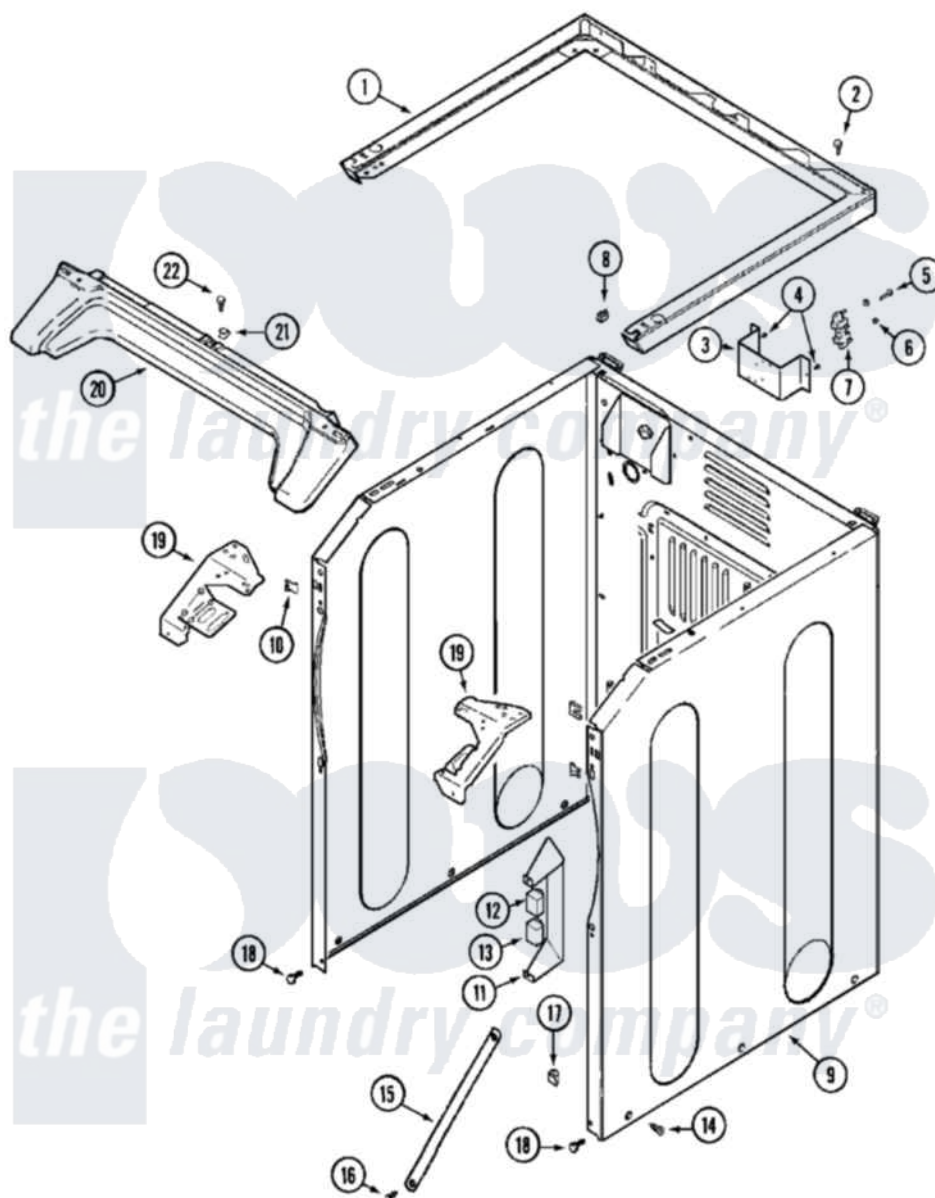

# Maytag MLE15PDAZW 04 - CABINET-FRONT (LOWER)

Maytag Commercial Maytag MLE15PDAZW Dryer Parts Parts Diagram 04 - CABINET-FRONT (LOWER)  
 Click on the part number to view part

Item	Original Part Number	Replaced By	Status	Part Description
001	33002005	<a href="#">33002963</a>		Support, Weld Assembly
002	22001883	<a href="#">214354</a>		Screw, Top Cover To Cabnt.
003	<a href="#">33002059</a>			Bracket, Terminal Block
004	<a href="#">22001995</a>			Screw Note: Screw, Tumbler Front And Shroud
005	<a href="#">Y312209</a>	<a href="#">W10001200</a>		Screw
006	<a href="#">311484</a>	<a href="#">112432</a>		Nut
007	<a href="#">33001244</a>			Block, Terminal
008	<a href="#">22001502</a>			Fastener, U-NUt
009	<a href="#">22003639</a>			Cabinet Assembly
"	NLA		Not Available	CABINET (WHT)
010	<a href="#">22002049</a>			Clip Note: Clip, Front Panel
011	<a href="#">Y313561</a>			Screw---NA
"	<a href="#">314627</a>			Bracket, Relays
"	Y310632	<a href="#">1163839</a>		Screw
012	206824	<a href="#">W10133335</a>		Relay, Motor
"	Y251119	<a href="#">3177991</a>		Screw

013	<a href="#">306199</a>		Relay, Heater
"	Y251119	<a href="#">3177991</a>	Screw
014	<a href="#">213007</a>		Xfor Cabinet See Cabinet, Back
015	22002259	<a href="#">22002767</a>	Brace, Cross
016	<a href="#">22001995</a>		Screw Note: Screw, Tumbler Front And Shroud
017	<a href="#">Y310376</a>		Clip, Door Switch Harness
018	<a href="#">22001995</a>		Screw Note: Screw, Tumbler Front And Shroud
019	33002095	<a href="#">33002474</a>	Bracket, Corner
"	<a href="#">33002096</a>		Bracket, Corner
020	<a href="#">33002011</a>		Cover, Access
021	<a href="#">33002013</a>		Fastener Clip, Access Cover
022	<a href="#">22001995</a>		Screw Note: Screw, Tumbler Front And Shroud
023	<a href="#">33002061</a>		Wire Harness, Main
024	<a href="#">33001989</a>		Retainer, Vault Switch