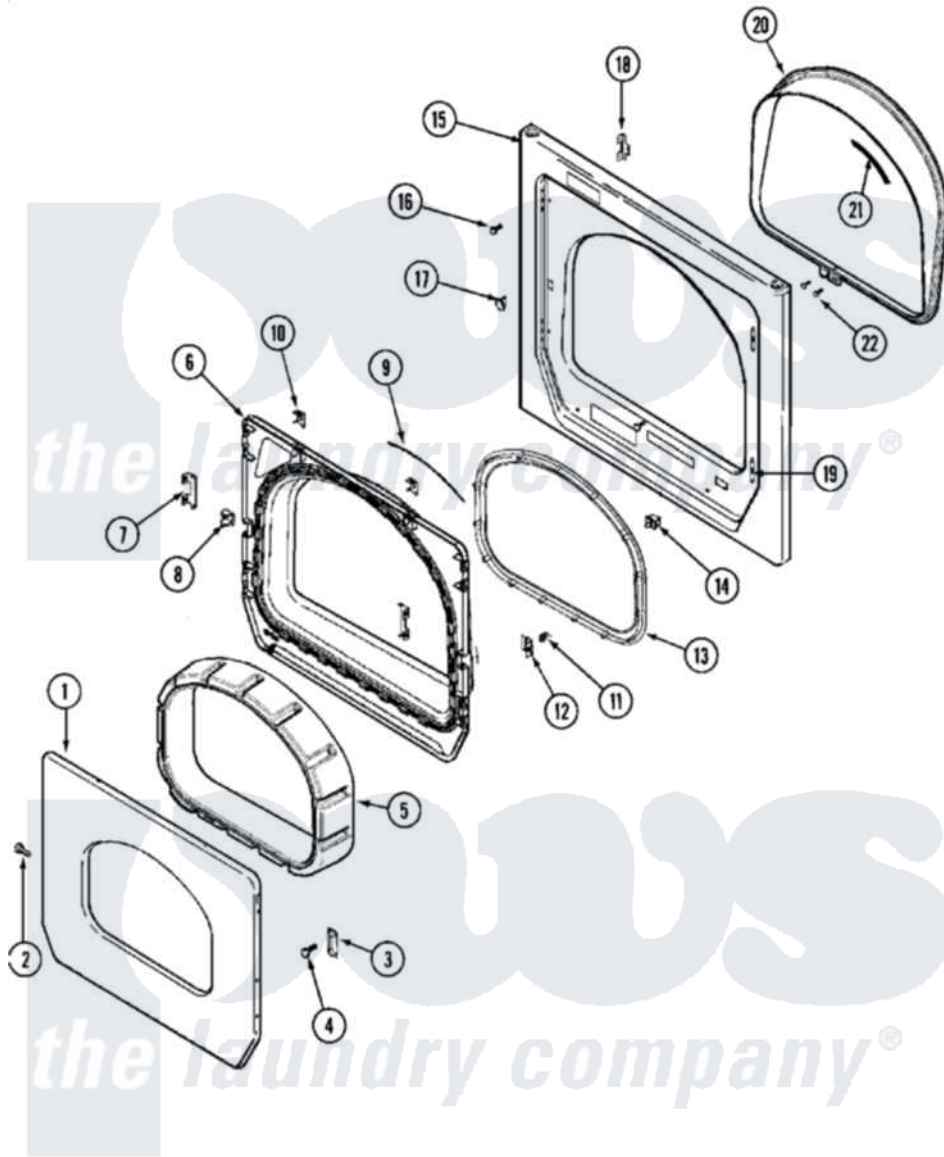

Maytag MLE15PDAZW 05 - DOOR (UPPER)

Maytag Commercial Maytag MLE15PDAZW Dryer Parts Parts Diagram 05 - DOOR (UPPER)
 Click on the part number to view part

Item	Original Part Number	Replaced By	Status	Part Description
001	33002015			Door, Outer
002	22002063			Screw No.8-18AB Wafer Head
003	33002017			Hinge, Door
004	22002062	98006631		Screw
005	22002300	9740848		Screw, Mixing Valve Mounting
"	33002018	33002780		Door Tunnel W` Handle
006	33002020			Door, Inner W/Seal
007	22002038			Clip, Door
008	33001763			Plug, Inner Door
009	33002094			Seal, Door
010	22002039			Clip, Door
011	33001761			Strike, Door
012	33001793			Bracket, Strike
013	33002022	33002607		Lens, Door
"	33002607			Lens, Door
014	33002038			Switch, Door

015	33001711	33002936	Medallion-
"	33002023	33002081	Panel, Front
"	33002051		Not Available SCREW, FRONT PANEL
016	33001486	98008544	Screw
017	33001791	306436	Door Latch Kit--W
018	33002025		Twin Speednut
019	33001175		Cover, Hinge Hole
020	33002026		Extension, Tumbler Front
021	33001767		Seal, Shroud
022	33001855	33002917	Screw, No.10-16