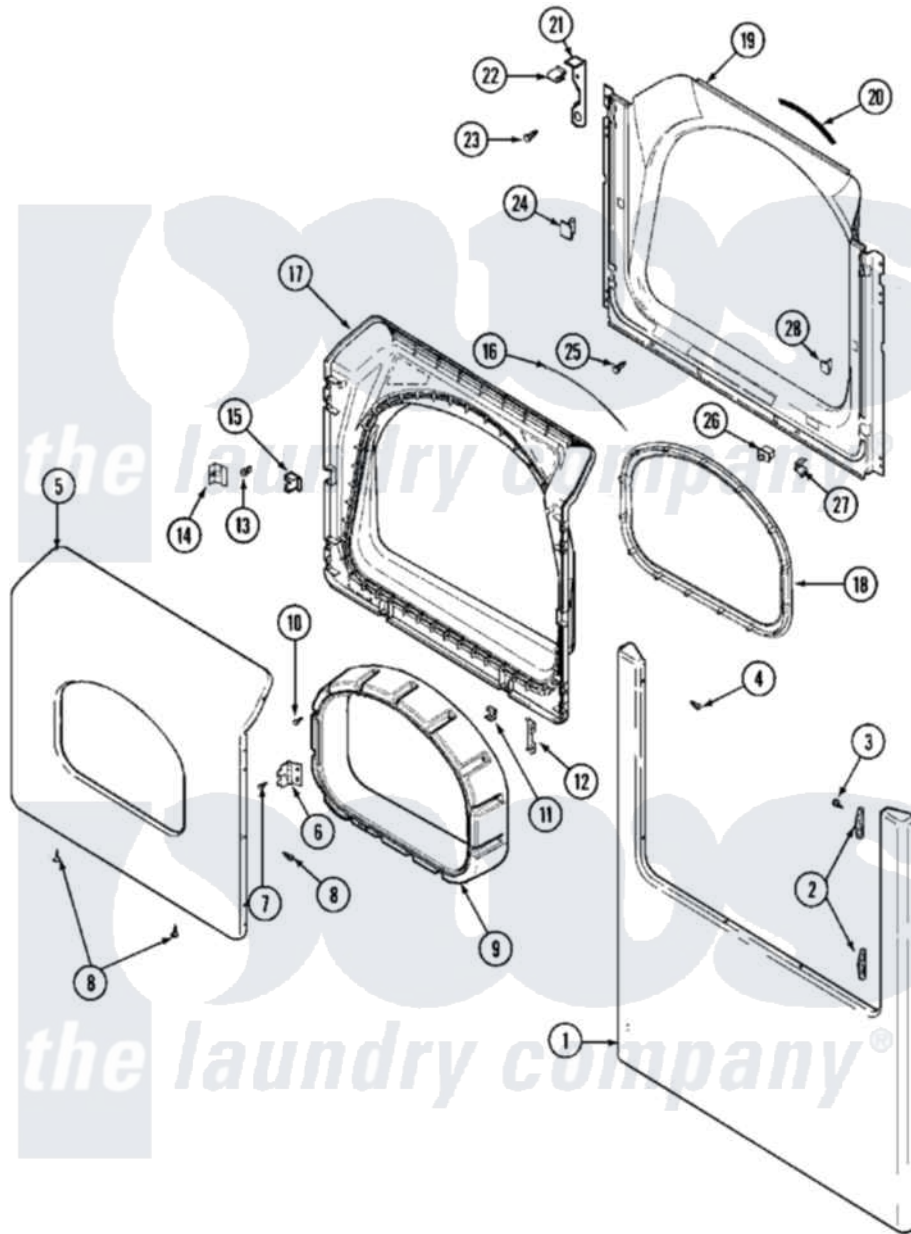

# Maytag MLE15PDAZW 06 - DOOR (LOWER)

Maytag Commercial Maytag MLE15PDAZW Dryer Parts Parts Diagram 06 - DOOR (LOWER)  
 Click on the part number to view part

Item	Original Part Number	Replaced By	Status	Part Description
001	22002241	<a href="#">22002836</a>		Panel, Front
002	<a href="#">33001764</a>			Cover, Hinge Hole
003	<a href="#">33001846</a>			Screw, Hinge Hole Cover
004	<a href="#">22002243</a>			Screw, Front Panel And Hinge
005	<a href="#">33002028</a>			Door, Outer
006	<a href="#">33001759</a>			Hinge, Door
007	22002062	<a href="#">98006631</a>		Screw
008	<a href="#">22002063</a>			Screw No.8-18AB Wafer Head
009	33002018	<a href="#">33002780</a>		Door Tunnel W` Handle
010	22002300	<a href="#">9740848</a>		Screw, Mixing Valve Mounting
011	<a href="#">22002039</a>			Clip, Door
012	<a href="#">22002038</a>			Clip, Door
013	<a href="#">33001761</a>			Strike, Door
014	<a href="#">33001793</a>			Bracket, Strike
015	<a href="#">33001763</a>			Plug, Inner Door
016	<a href="#">33002094</a>			Seal, Door

017	<a href="#">33002030</a>		Door, Inner
018	33002022	<a href="#">33002607</a>	Lens, Door
019	<a href="#">33002033</a>		Shroud
020	<a href="#">33001767</a>		Seal, Shroud
021	<a href="#">22002991</a>		Kit, Access Cover Hook
022	<a href="#">33002037</a>		Fastener, Access Cover Hook
023	<a href="#">22001995</a>		Screw Note: Screw, Tumbler Front And Shroud
024	33001791	<a href="#">306436</a>	Door Latch Kit--W
025	<a href="#">33001768</a>		Screw, Shroud Note: Screw, Shroud And Outlet Duct
026	<a href="#">33002038</a>		Switch, Door
027	<a href="#">33001760</a>		Bracket, Hinge
028	Y304578	<a href="#">LA-1003</a>	Door Catch Kit