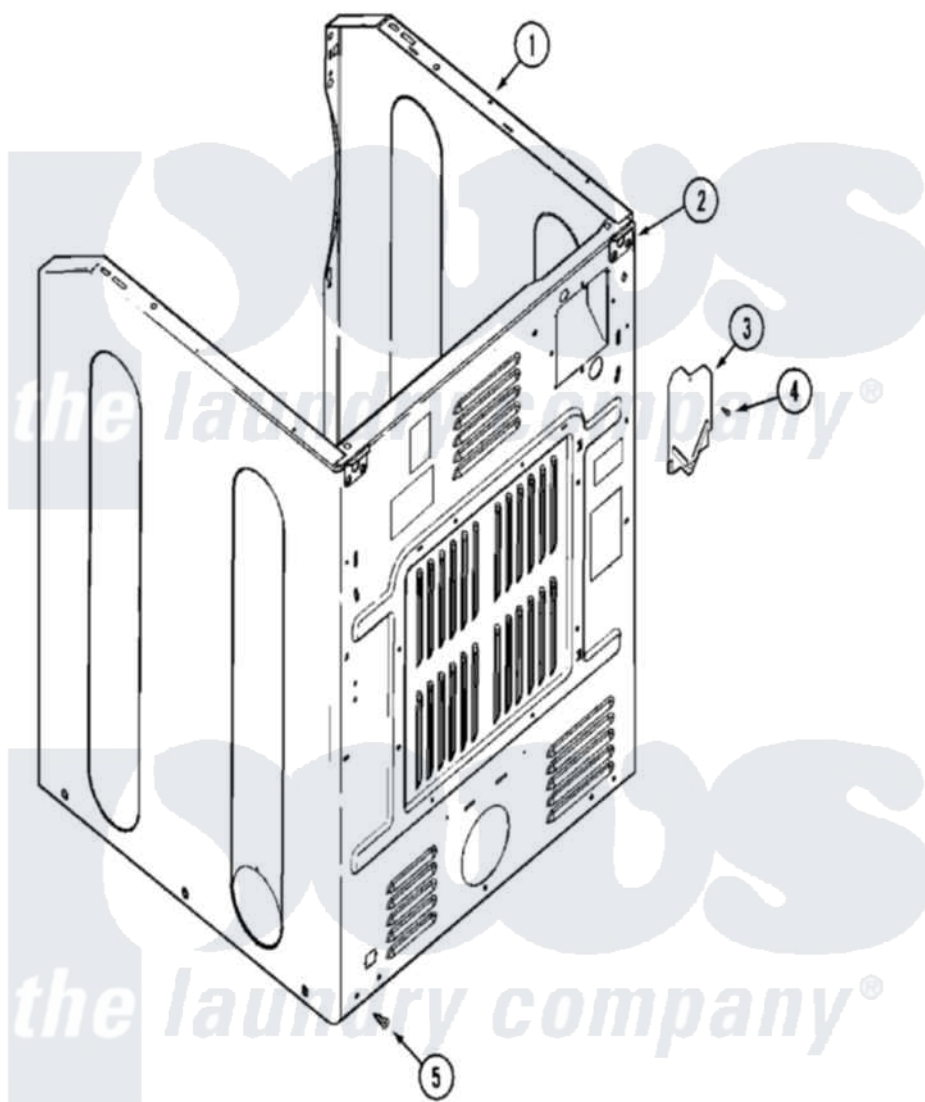

# Maytag MLE15PDAZW 07 - CABINET-REAR

Maytag Commercial Maytag MLE15PDAZW Dryer Parts Parts Diagram 07 - CABINET-REAR  
Click on the part number to view part

Item	Original Part Number	Replaced By	Status	Part Description
001	NLA		Not Available	CABINET (WHT-UPR)
"	NLA		Not Available	PLUG, HOLE
002	NLA		Not Available	BRACKET, CABINET HINGE (LWR)
003	<a href="#">33001795</a>			Cover, Terminal Block
004	<a href="#">22001995</a>			Screw Note: Screw, Tumbler Front And Shroud
005	<a href="#">22001995</a>			Screw Note: Screw, Tumbler Front And Shroud