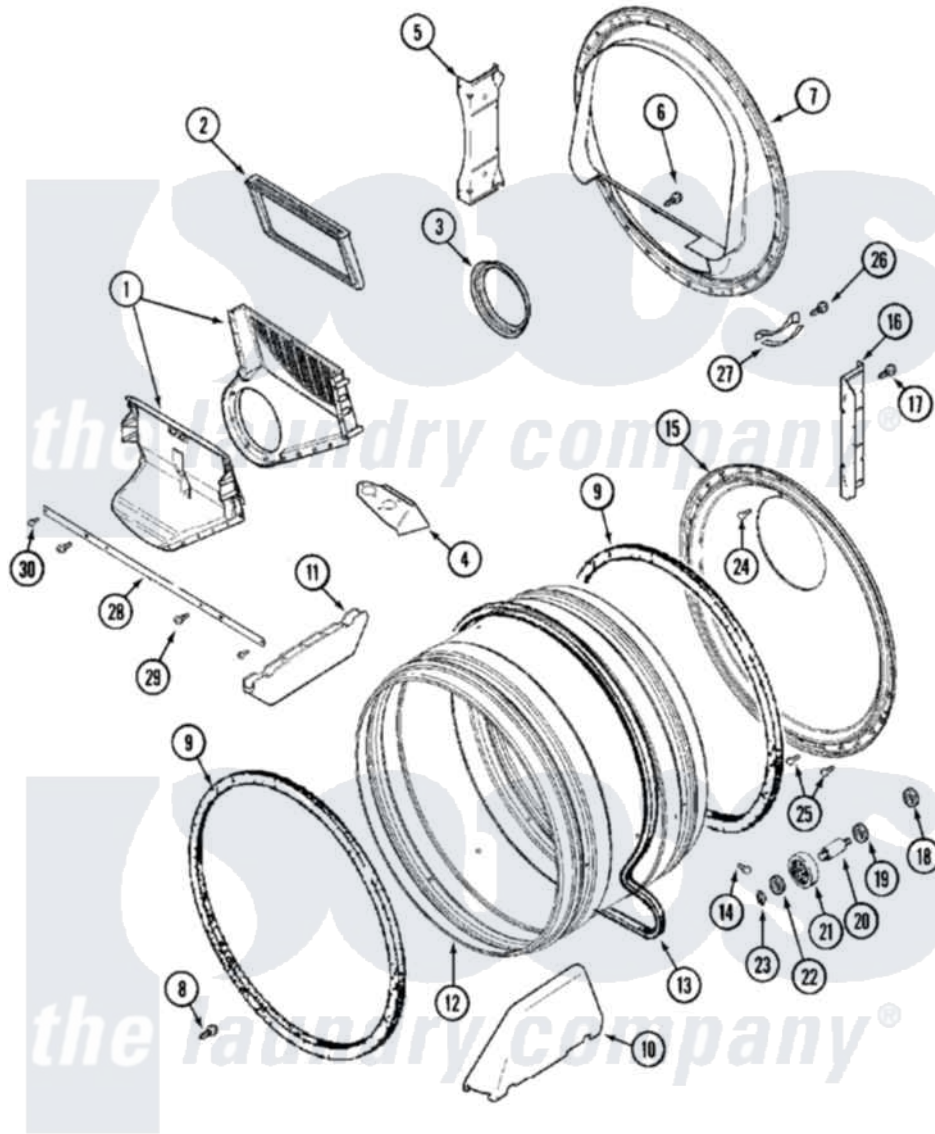

Maytag MLE15PDAZW 08 - TUMBLER

Maytag [Commercial Maytag MLE15PDAZW Dryer Parts](#) Parts Diagram 08 - TUMBLER
 Click on the part number to view part

Item	Original Part Number	Replaced By	Status	Part Description
001	33001799			Outlet Duct Assembly Note: Outlet Duct Assembly
002	33001804	33002790		Lint Filter
003	33001758	33002560		Seal, Blower
004	33001837			Cover, Thermostat
005	NLA		Not Available	SUPPORT, TUMBLER FRONT
006	NLA		Not Available	SCREW, OUTLET DUCT
007	33001802			Front, Tumbler
008	33001855	33002917		Screw, No.10-16
009	33001807			Seal, Tumbler
010	33002032			Baffle
011	33001755			Baffle
012	33001794	33001889		Tumbler
013	33001777	33002535		V-Belt
014	33001788	33002973		Screw, No.9-15 X 1.00 Hx WS
015	33001801			Back, Tumbler

016	NLA	Not Available	SUPPORT, BACK
017	22001995		Screw Note: Screw, Tumbler Front And Shroud
018	33001443		Nut, Hex
019	Y313347	312535	Washer, Vault Mounting Brk.
020	Y312948	6-3129480	Shaft- Tumbler
021	Y303373	12001541	Drum Roller/Washer Assembly--W
022	312535		Washer, Vault Mounting Brk.
023	410233	9703438	Ring-Retrn
024	210932		Screw, No.8 X 9/16 Ctsk Note: Screw, Inlet Duct
025	22001996	3370225	Screw
026	210720		Rivet, Bearing To Tumbler Frnt
027	306508		Tumbler Bearing Kit ---W
028	33002039		Brace, Tumbler Front
029	33001768		Screw, Shroud Note: Screw, Shroud And Outlet Duct
030	22001995		Screw Note: Screw, Tumbler Front And Shroud