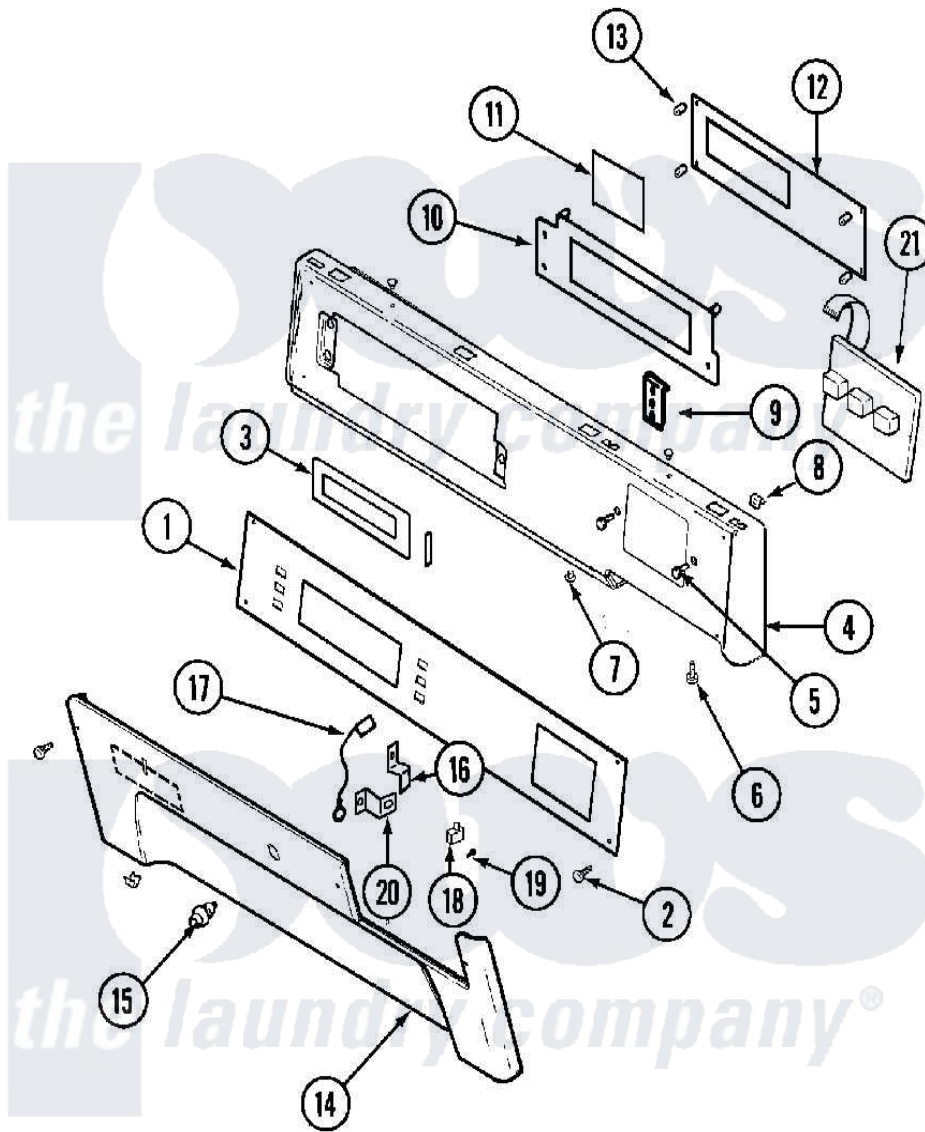

Maytag MLE15PDBGW 01 - CONTROL PANEL

Maytag [Commercial Maytag MLE15PDBGW Dryer Parts](#) Parts Diagram 01 - CONTROL PANEL
 Click on the part number to view part

Item	Original Part Number	Replaced By	Status	Part Description
001	22003669			Overlay, Control Panel
002	215506			Screw, Control Panel Overlay
003	33002150	W10133268		Cover, Display
004	22003667			Panel, Control
"	33002003			Fastener Clip, Control Panel
005	22002062	98006631		Screw
"	910186	99002757		Screw
006	215506			Screw, Control Panel Overlay
007	33001132	33002342		Plug, Sifht Hole
008	33001977			Fastener, Control Panel
009	33001156			Button, Control
010	33002155			Plate, Control Mounting
011	33002507	W10133278		Membrane Switch Assembly
012	33002608	33003008		Control Board
013	33001204			Stand-Off, Control Board
"	912077			Locknut, Reader Harness

014	215506		Screw, Control Panel Overlay
"	33001978		Panel, Access
"	33001980		Fastener, Access Panel
"	33002004		Clip, Fastener
015	Y206081	W10116737	Lock
016	213750	W10133266	Cam-Lock
017	33001981		Wire, Ground
018	33002117	208042	Switch, Sensor
019	912012	3400409	Screw
020	33001982		Bracket, Switch Mounting
021	22002179	8539404	Tie-Wire
"	22003668		Harness, Wire
"	Y22003672		Harness, Wire
022	215517	W10131113	Push Button
023	33002060		Bracket, Security
024	22001995		Screw Note: Screw, Tumbler Front And Shroud
"	NLA	Not Available	NUT, SECURITY
025	315346		Bracket, Thermal Fuse
"	33001990		Bracket, Mounting Vault