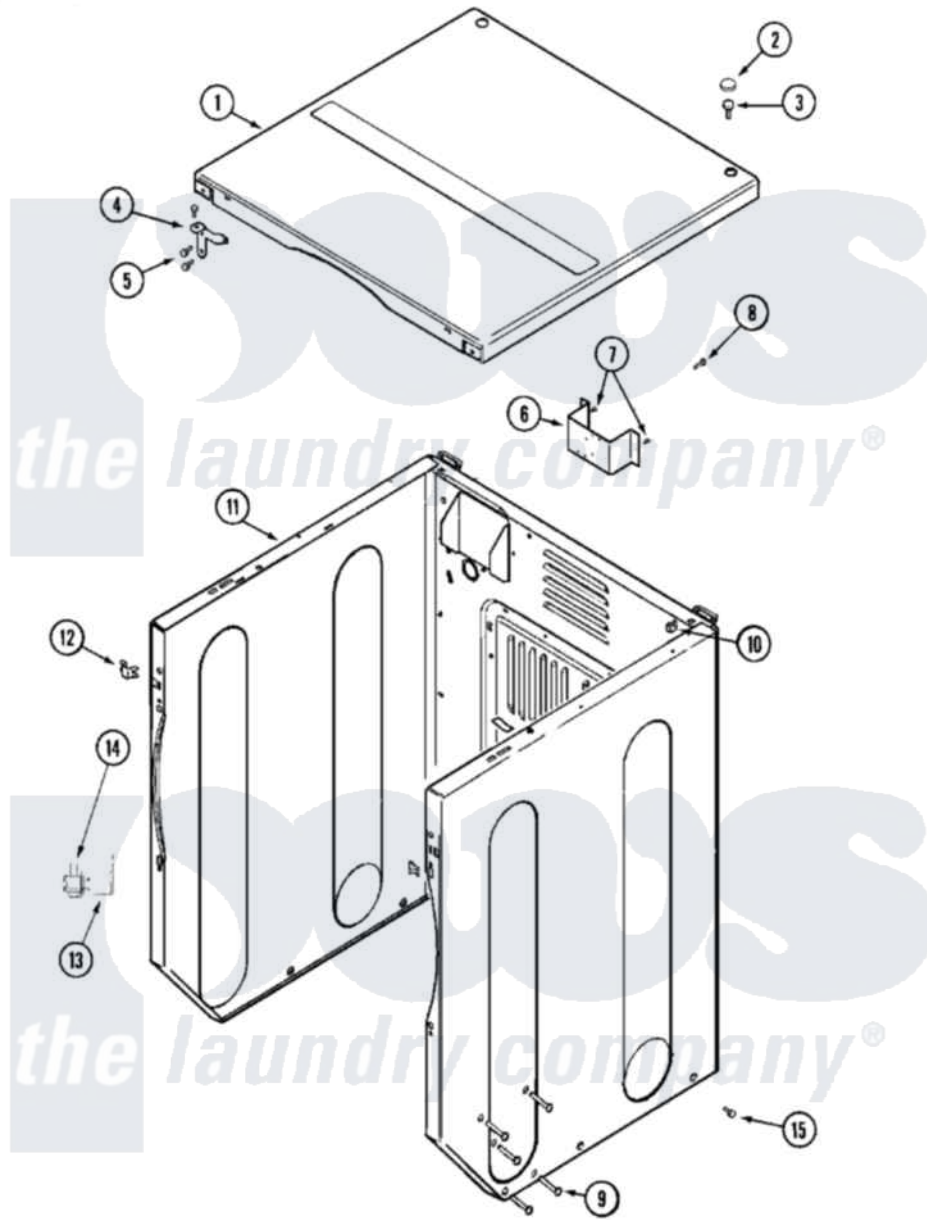

# Maytag MLE15PDBGW 03 - CABINET-FRONT (UPPER)

Maytag Commercial Maytag MLE15PDBGW Dryer Parts Parts Diagram 03 - CABINET-FRONT (UPPER)  
 Click on the part number to view part

Item	Original Part Number	Replaced By	Status	Part Description
001	33001995	<a href="#">33002124</a>		Cover, Top
002	<a href="#">33001997</a>			Plug, Hole
003	22001883	<a href="#">214354</a>		Screw, Top Cover To Cabnt.
004	<a href="#">33001998</a>			Bracket, Top Cover
"	<a href="#">33001999</a>			Bracket, Top Cover
005	<a href="#">22001995</a>			Screw Note: Screw, Tumbler Front And Shroud
006	NLA		Not Available	BRACKET, TERMINAL BLOCK---NA
007	22003217	<a href="#">3370225</a>		Screw
008	NLA		Not Available	SCREW, GROUND LUG
009	<a href="#">33001991</a>			Bolt, Carriage
010	<a href="#">22001502</a>			Fastener, U-NUt
011	<a href="#">22003639</a>			Cabinet Assembly
"	NLA		Not Available	CABINET (WHT)
012	<a href="#">33001980</a>			Fastener, Access Panel
013	<a href="#">22003666</a>			Switch, Sensor Assembly