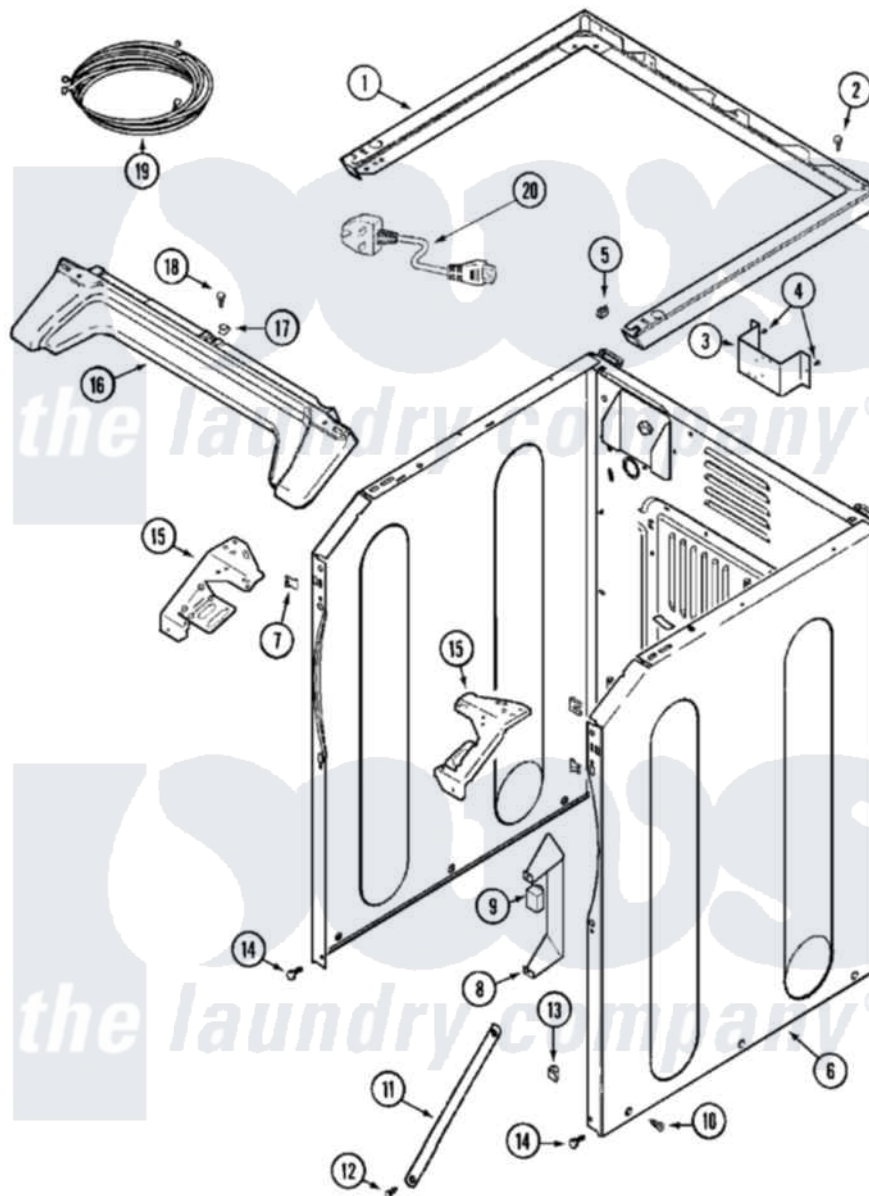

# Maytag MLE15PDBGW 04 - CABINET-FRONT (LOWER)

Maytag Commercial Maytag MLE15PDBGW Dryer Parts Parts Diagram 04 - CABINET-FRONT (LOWER)  
 Click on the part number to view part

Item	Original Part Number	Replaced By	Status	Part Description
001	33002005	<a href="#">33002963</a>		Support, Weld Assembly
002	22001883	<a href="#">214354</a>		Screw, Top Cover To Cabnt.
003	NLA		Not Available	BRACKET, TERMINAL BLOCK---NA
004	22003217	<a href="#">3370225</a>		Screw
005	<a href="#">22001502</a>			Fastener, U-NUt
006	<a href="#">22003639</a>			Cabinet Assembly
"	NLA		Not Available	CABINET (WHT)
007	<a href="#">22002049</a>			Clip Note: Clip, Front Panel
008	<a href="#">22003666</a>			Switch, Sensor Assembly
"	<a href="#">Y313561</a>			Screw---NA
"	<a href="#">314627</a>			Bracket, Relays
"	Y310632	<a href="#">1163839</a>		Screw
009	206824	<a href="#">W10133335</a>		Relay, Motor
"	<a href="#">22001866</a>			Screw, Relay
"	<a href="#">306398</a>			Relay, Heater
"	Y251119	<a href="#">3177991</a>		Screw

010	<a href="#">213007</a>		Xfor Cabinet See Cabinet, Back
"	22003409	<a href="#">213007</a>	Xfor Cabinet See Cabinet, Back
011	<a href="#">22002767</a>		Brace, Cross
012	<a href="#">22001995</a>		Screw Note: Screw, Tumbler Front And Shroud
013	<a href="#">Y310376</a>		Clip, Door Switch Harness
014	<a href="#">22001995</a>		Screw Note: Screw, Tumbler Front And Shroud
015	<a href="#">33002474</a>		Bracket, Corner
"	NLA	Not Available	BRACKET, CORNER (RT)
016	<a href="#">33002011</a>		Cover, Access
"	<a href="#">33002014</a>		Brace, Top Cross
017	<a href="#">33002013</a>		Fastener Clip, Access Cover
018	<a href="#">22001995</a>		Screw Note: Screw, Tumbler Front And Shroud
019	22002179	<a href="#">8539404</a>	Tie-Wire
"	<a href="#">22003671</a>		Harness, Wire
"	<a href="#">22003673</a>		Harness, Wire
020	<a href="#">33002107</a>		Adaptor, Gas Connection
021	<a href="#">33002442</a>	<a href="#">3400094</a>	Screw, 10-32 X 3/8
"	33002511	Not Available	CORD, POWER