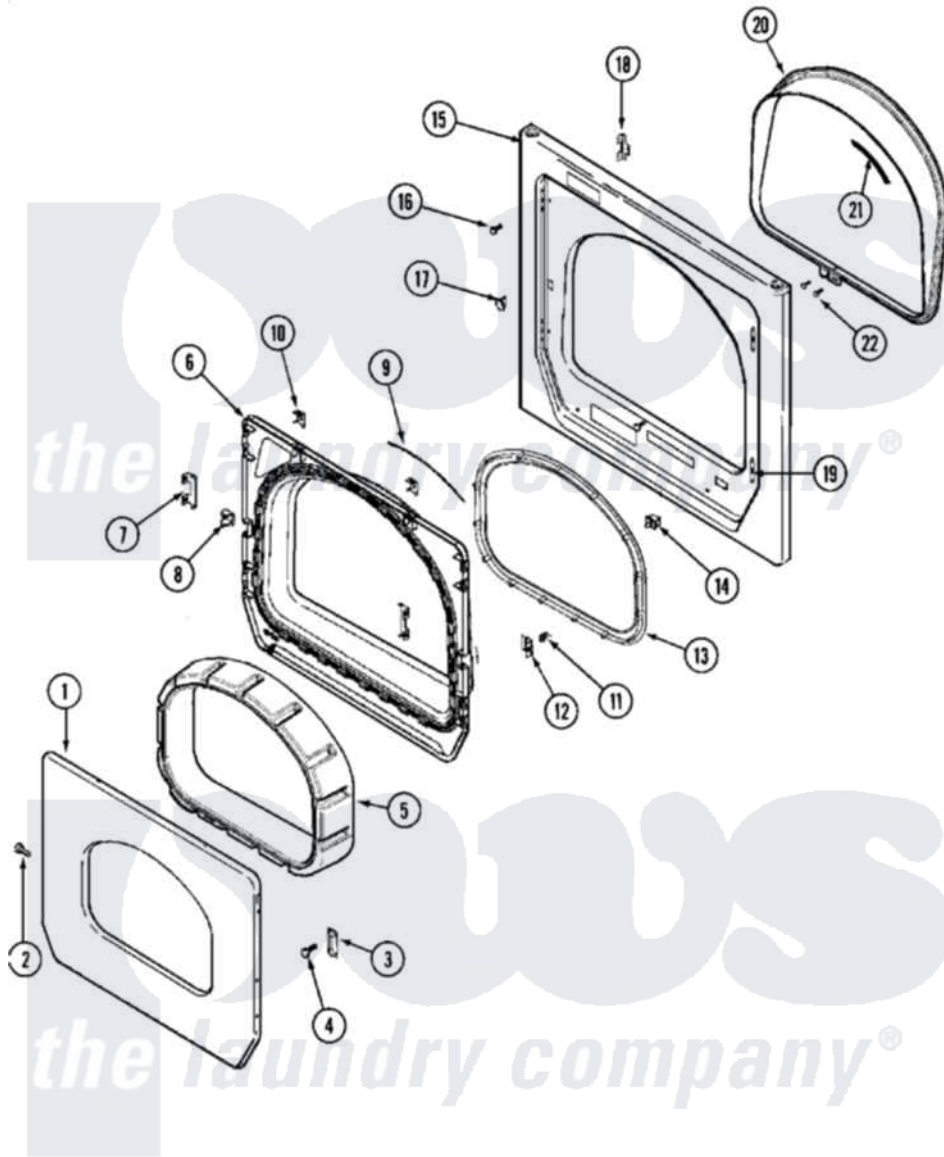

# Maytag MLE15PDBGW 05 - DOOR (UPPER)

Maytag [Commercial Maytag MLE15PDBGW Dryer Parts](#) Parts Diagram 05 - DOOR (UPPER)  
 Click on the part number to view part

| Item | Original Part Number     | Replaced By              | Status | Part Description             |
|------|--------------------------|--------------------------|--------|------------------------------|
| 001  | <a href="#">33002015</a> |                          |        | Door, Outer                  |
| 002  | <a href="#">22002063</a> |                          |        | Screw No.8-18AB Wafer Head   |
| 003  | <a href="#">33001760</a> |                          |        | Bracket, Hinge               |
| "    | <a href="#">33002017</a> |                          |        | Hinge, Door                  |
| 004  | 22002062                 | <a href="#">98006631</a> |        | Screw                        |
| 005  | 22002300                 | <a href="#">9740848</a>  |        | Screw, Mixing Valve Mounting |
| "    | 33002018                 | <a href="#">33002780</a> |        | Door Tunnel W` Handle        |
| 006  | <a href="#">33002020</a> |                          |        | Door, Inner W/Seal           |
| 007  | <a href="#">22002038</a> |                          |        | Clip, Door                   |
| 008  | <a href="#">33001763</a> |                          |        | Plug, Inner Door             |
| 009  | <a href="#">33002094</a> |                          |        | Seal, Door                   |
| 010  | <a href="#">22002039</a> |                          |        | Clip, Door                   |
| 011  | <a href="#">33001761</a> |                          |        | Strike, Door                 |
| 012  | <a href="#">33001793</a> |                          |        | Bracket, Strike              |
| 013  | <a href="#">33002607</a> |                          |        | Lens, Door                   |
| 014  | 33002250                 | <a href="#">33002166</a> |        | Switch, Door                 |