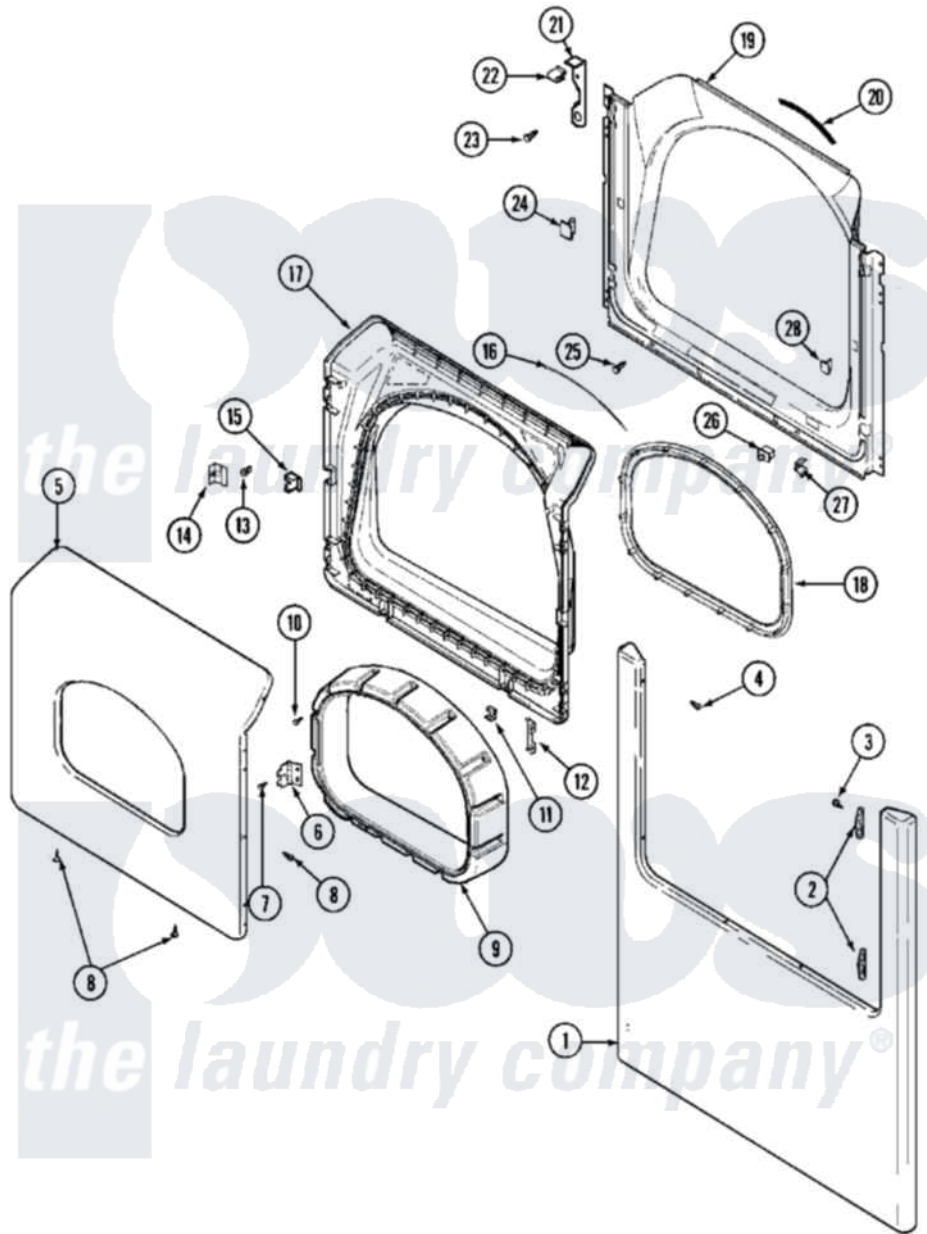

# Maytag MLE15PDBGW 06 - DOOR (LOWER)

Maytag [Commercial Maytag MLE15PDBGW Dryer Parts](#) Parts Diagram 06 - DOOR (LOWER)  
 Click on the part number to view part

Item	Original Part Number	Replaced By	Status	Part Description
001	22002241	<a href="#">22002836</a>		Panel, Front
002	<a href="#">33001764</a>			Cover, Hinge Hole
003	<a href="#">33001846</a>			Screw, Hinge Hole Cover
004	<a href="#">22002243</a>			Screw, Front Panel And Hinge
005	<a href="#">33002028</a>			Door, Outer
006	<a href="#">33001759</a>			Hinge, Door
007	22002062	<a href="#">98006631</a>		Screw
008	<a href="#">22002063</a>			Screw No.8-18AB Wafer Head
009	33002018	<a href="#">33002780</a>		Door Tunnel W` Handle
010	22002300	<a href="#">9740848</a>		Screw, Mixing Valve Mounting
011	<a href="#">22002039</a>			Clip, Door
012	<a href="#">22002038</a>			Clip, Door
013	<a href="#">33001761</a>			Strike, Door
014	<a href="#">33001793</a>			Bracket, Strike
015	<a href="#">33001763</a>			Plug, Inner Door
016	<a href="#">33002094</a>			Seal, Door

017	<a href="#">33002030</a>		Door, Inner
018	<a href="#">33002607</a>		Lens, Door
019	<a href="#">33002033</a>		Shroud
020	<a href="#">33001767</a>		Seal, Shroud
021	<a href="#">22002991</a>		Kit, Access Cover Hook
022	<a href="#">33002037</a>		Fastener, Access Cover Hook
023	<a href="#">22001995</a>		Screw Note: Screw, Tumbler Front And Shroud
024	33001791	<a href="#">306436</a>	Door Latch Kit--W
025	<a href="#">33001768</a>		Screw, Shroud Note: Screw, Shroud And Outlet Duct
026	33002250	<a href="#">33002166</a>	Switch, Door
027	<a href="#">33001760</a>		Bracket, Hinge
028	Y304578	<a href="#">LA-1003</a>	Door Catch Kit