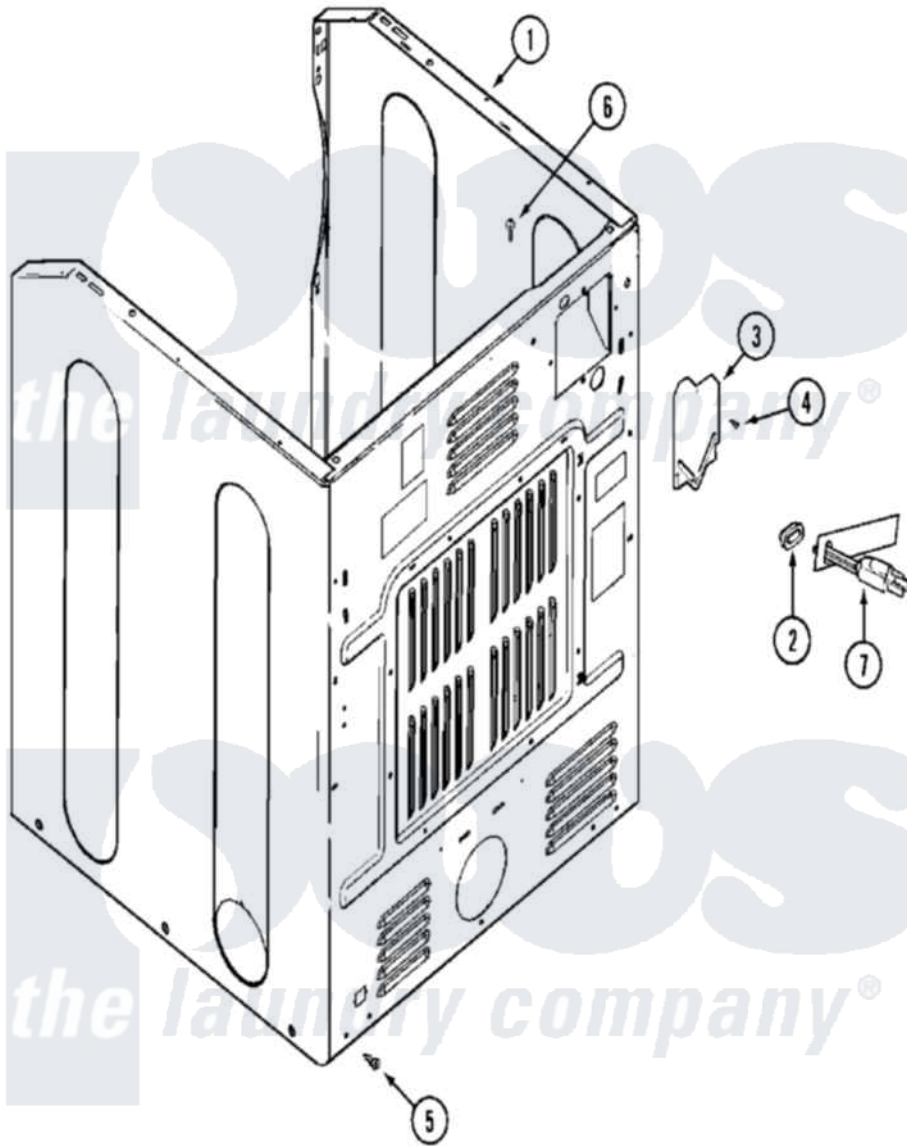

# Maytag MLE15PDBGW 07 - CABINET-REAR

Maytag [Commercial Maytag MLE15PDBGW Dryer Parts](#) Parts Diagram 07 - CABINET-REAR  
 Click on the part number to view part

Item	Original Part Number	Replaced By	Status	Part Description
001	<a href="#">22003639</a>			Cabinet Assembly
"	<a href="#">22003646</a>			Cabinet Assembly-Upr
"	NLA		Not Available	CABINET (WHT-LWR)
002	<a href="#">216183</a>			Grommet, Cord Export
003	<a href="#">33001795</a>			Cover, Terminal Block
004	<a href="#">22001995</a>			Screw Note: Screw, Tumbler Front And Shroud
005	<a href="#">22001995</a>			Screw Note: Screw, Tumbler Front And Shroud
006	210186	<a href="#">3370225</a>		Screw
007	33001819		Not Available	CORD, POWER (AS WRAPPED)