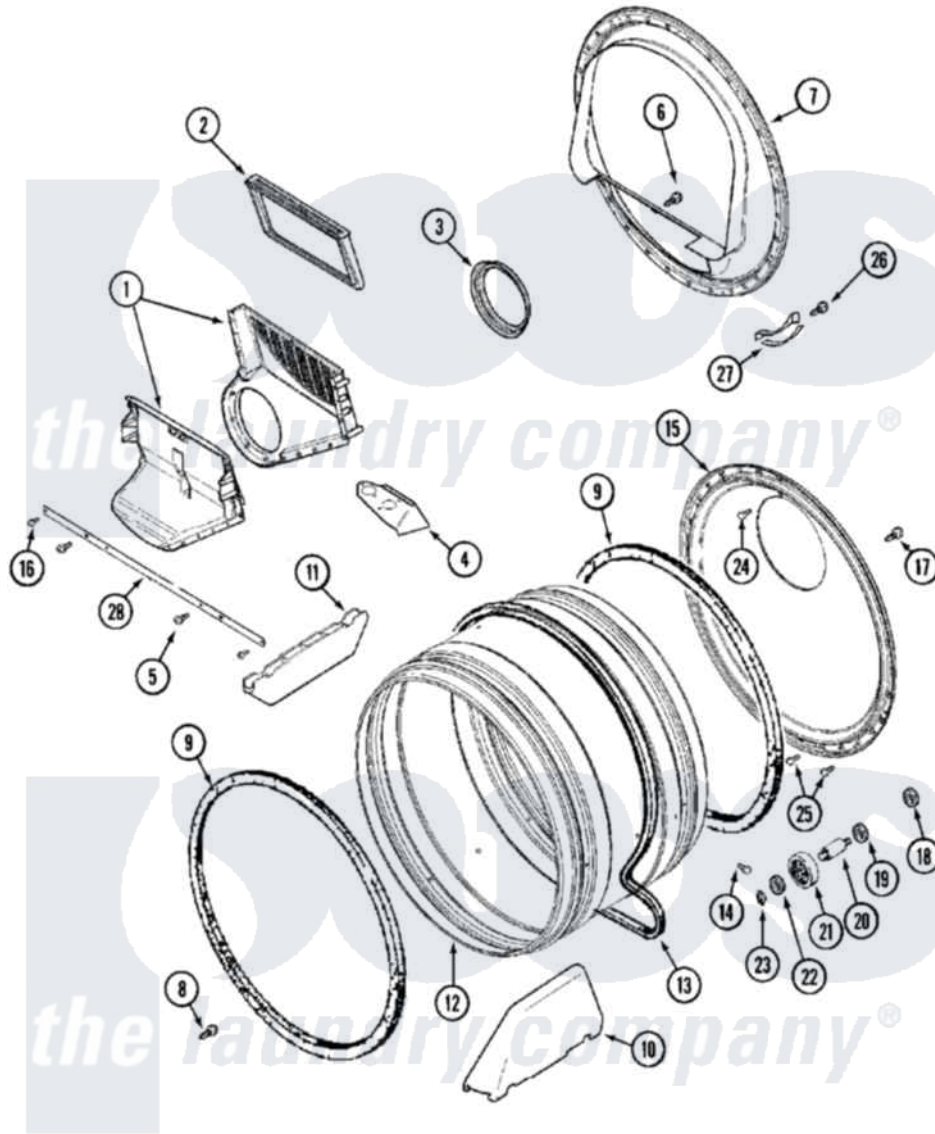

Maytag MLE15PDBGW 08 - TUMBLER

Maytag [Commercial Maytag MLE15PDBGW Dryer Parts](#) Parts Diagram 08 - TUMBLER
 Click on the part number to view part

Item	Original Part Number	Replaced By	Status	Part Description
001	33001799			Outlet Duct Assembly Note: Outlet Duct Assembly
002	33001804	33002790		Lint Filter
003	33001758	33002560		Seal, Blower
004	33001837			Cover, Thermostat
005	33001768			Screw, Shroud Note: Screw, Shroud And Outlet Duct
006	NLA		Not Available	SCREW, OUTLET DUCT
007	33001802			Front, Tumbler
008	33001855	33002917		Screw, No.10-16
009	33001807			Seal, Tumbler
010	33002032			Baffle
011	33001755			Baffle
012	33001794	33001889		Tumbler
013	33002535			V-Belt
014	33001788	33002973		Screw, No.9-15 X 1.00 Hx WS
015	33001801			Back, Tumbler

016	22001995		Screw Note: Screw, Tumbler Front And Shroud
017	22001995		Screw Note: Screw, Tumbler Front And Shroud
018	33001443		Nut, Hex
019	Y313347	312535	Washer, Vault Mounting Brk.
020	Y312948	6-3129480	Shaft- Tumbler
021	Y303373	12001541	Drum Roller/Washer Assembly--W
022	312535		Washer, Vault Mounting Brk.
023	410233	9703438	Ring-Retrn
024	210932		Screw, No.8 X 9/16 Ctsk Note: Screw, Inlet Duct
025	22001996	3370225	Screw
026	210720		Rivet, Bearing To Tumbler Frnt
027	306508		Tumbler Bearing Kit ---W
028	33002039		Brace, Tumbler Front