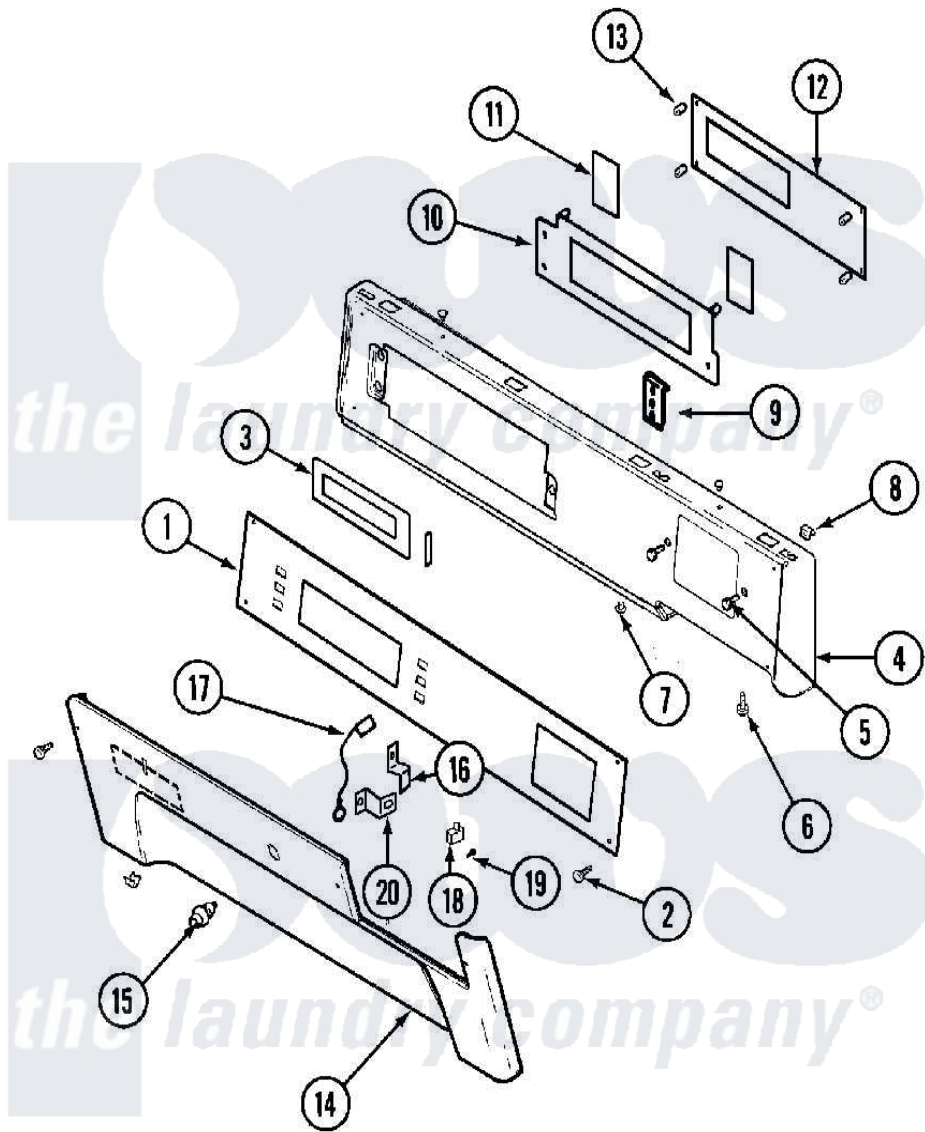

Maytag MLE15PDCZW 01 - CONTROL PANEL (UPPER)

Maytag Commercial Maytag MLE15PDCZW Dryer Parts Parts Diagram 01 - CONTROL PANEL (UPPER)
 Click on the part number to view part

| Item | Original Part Number | Replaced By | Status | Part Description |
|------|--------------------------|--------------------------|---------------|------------------------------|
| 001 | 33001974 | | Not Available | OVERLAY, CONTROL PANEL |
| 002 | 215506 | | | Screw, Control Panel Overlay |
| 003 | 33001209 | | | Cover, Display |
| 004 | 33001975 | 22002457 | | Panel- Con |
| " | 33002003 | | | Fastener Clip, Control Panel |
| 005 | 22002062 | 98006631 | | Screw |
| " | 910186 | 99002757 | | Screw |
| 006 | 215506 | | | Screw, Control Panel Overlay |
| 007 | 33001132 | 33002342 | | Plug, Sifht Hole |
| 008 | 33001977 | | | Fastener, Control Panel |
| 009 | 33001156 | | | Button, Control |
| 010 | 33001201 | | | Plate, Control Mounting |
| 011 | 33001200 | 33002449 | | Switch, Membrane |
| 012 | 33001747 | 33002605 | | Circuit Board Assembly |
| 013 | 33001204 | | | Stand-Off, Ccontrol Board |
| " | 912077 | | | Locknut, Reader Harness |

| | | | |
|-----|--------------------------|---------------------------|------------------------------|
| 014 | 215506 | | Screw, Control Panel Overlay |
| " | 33001978 | | Panel, Access |
| " | 33001980 | | Fastener, Access Panel |
| " | 33002004 | | Clip, Fastener |
| 015 | Y206081 | W10116737 | Lock |
| 016 | 213750 | W10133266 | Cam-Lock |
| 017 | 33001981 | | Wire, Ground |
| 018 | 33002117 | 208042 | Switch, Sensor |
| 019 | 912012 | 3400409 | Screw |
| 020 | 33001982 | | Bracket, Switch Mounting |
| 021 | 33002057 | | Wire Harness, Main |