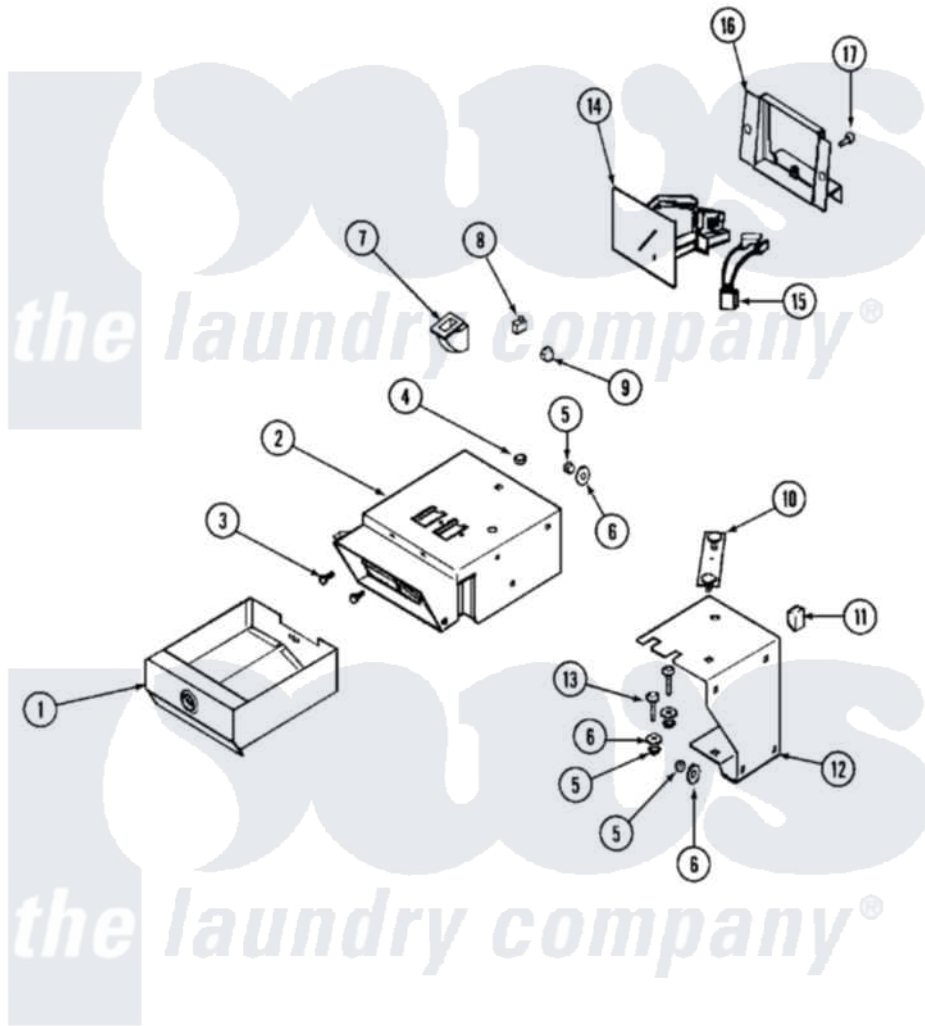

# Maytag MLE15PDCZW 02 - CONTROL CENTER (UPPER)

Maytag Commercial Maytag MLE15PDCZW Dryer Parts Parts Diagram 02 - CONTROL CENTER (UPPER)  
 Click on the part number to view part

Item	Original Part Number	Replaced By	Status	Part Description
001	<a href="#">Y33001983</a>			Box, Coin
002	<a href="#">Y33001986</a>			Vault, Coin
003	212707	<a href="#">3196385</a>		Screw
004	<a href="#">Y052740</a>	<a href="#">62739</a>		Nut, Lock
005	<a href="#">Y052734</a>			Nut, Carrage Bolts And Bracket
006	<a href="#">312535</a>			Washer, Vault Mounting Brk.
"	NLA		Not Available	WASHER, VAULT MOUNTING BRK.
007	<a href="#">314635</a>			Chute, Coin
008	<a href="#">33001250</a>			Switch, Vault And Service Door
009	NLA		Not Available	NUT, CAGE
010	22001810		Not Available	STRAP, MOUNTING
011	<a href="#">33001989</a>			Retainer, Vault Switch
012	<a href="#">33001990</a>			Bracket, Mounting Vault
013	<a href="#">33001991</a>			Bolt, Carriage

014	<a href="#">216200</a>		Face Plate Return Button
"	<a href="#">22001875</a>		Coin Drop Assembly-Dual
"	<a href="#">22002144</a>		Single Faceplate
"	22002535	<a href="#">W10133245</a>	Dual Coin Drop Assembly
"	<a href="#">22003815</a>		Dual Faceplate
015	<a href="#">314665</a>		Screw, Switch Assembly
"	<a href="#">33001985</a>		Switch, Optic
016	<a href="#">33001992</a>		Bracket, Coin Drop Mount.
017	<a href="#">Y313561</a>		Screw---NA
"	<a href="#">910181</a>		Lockwasher, Terminal Block