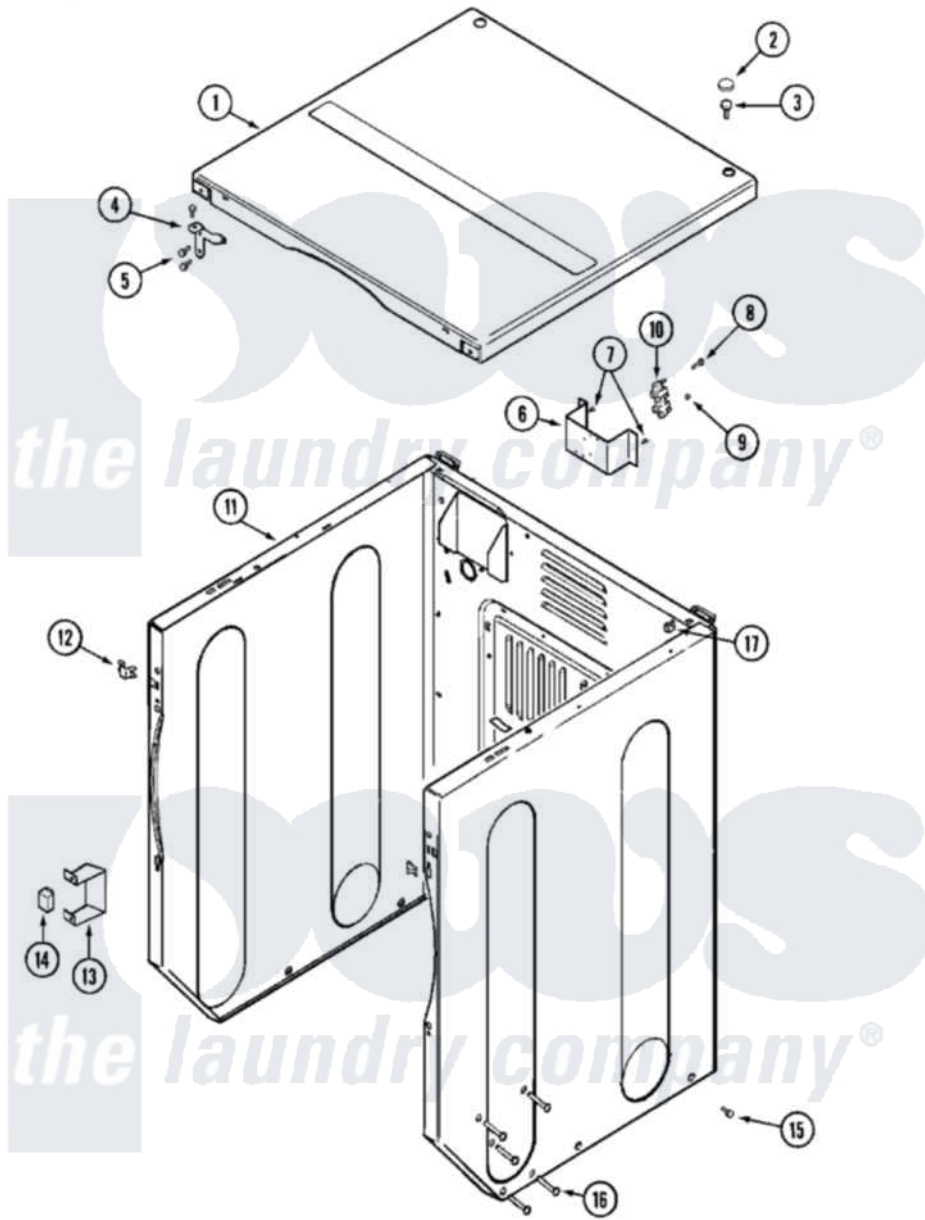

Maytag MLE15PDCZW 03 - CABINET-FRONT (UPPER)

Maytag [Commercial Maytag MLE15PDCZW Dryer Parts](#) Parts Diagram 03 - CABINET-FRONT (UPPER)
 Click on the part number to view part

Item	Original Part Number	Replaced By	Status	Part Description
001	22001995			Screw Note: Screw, Tumbler Front And Shroud
"	22001996	3370225		Screw
"	33002058		Not Available	COVER, TOP (WHT)
"	33002062		Not Available	BACKUP, STRAIN RELIEF
"	Y314174			Terminal Cover - Canada
002	33001997			Plug, Hole
003	22001883	214354		Screw, Top Cover To Cabnt.
004	33001998			Bracket, Top Cover
"	33001999			Bracket, Top Cover
005	22001995			Screw Note: Screw, Tumbler Front And Shroud
006	315471	22003298		Retainer, Wire
"	33002059			Bracket, Terminal Block
007	22001995			Screw Note: Screw, Tumbler Front And Shroud
008	Y312209	W10001200		Screw

009	311484	112432	Nut
010	33001244		Block, Terminal
011	22003646		Cabinet Assembly-Upr
"	NLA	Not Available	CABINET (WHT)
012	33001980		Fastener, Access Panel
013	Y313561		Screw---NA
"	33002002		Bracket, Switch
"	Y310632	1163839	Screw
014	206824	W10133335	Relay, Motor
"	Y251119	3177991	Screw
015	213007		Xfor Cabinet See Cabinet, Back
016	33001991		Bolt, Carriage
017	22001502		Fastener, U-NUt