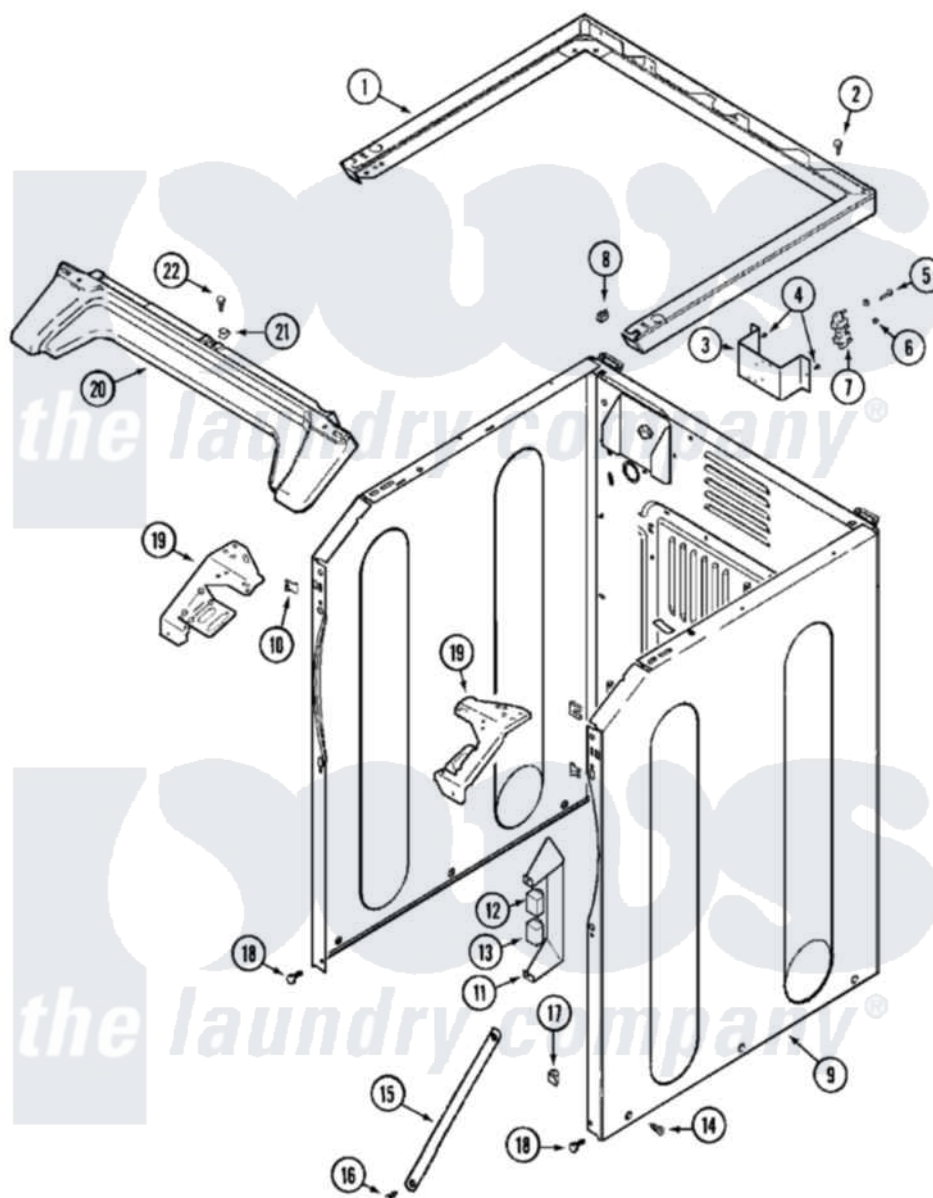

# Maytag MLE15PDCZW 04 - CABINET-FRONT (LOWER)

Maytag Commercial Maytag MLE15PDCZW Dryer Parts Parts Diagram 04 - CABINET-FRONT (LOWER)  
 Click on the part number to view part

Item	Original Part Number	Replaced By	Status	Part Description
001	33002005	<a href="#">33002963</a>		Support, Weld Assembly
002	22001883	<a href="#">214354</a>		Screw, Top Cover To Cabnt.
003	<a href="#">33002059</a>			Bracket, Terminal Block
004	<a href="#">22001995</a>			Screw Note: Screw, Tumbler Front And Shroud
005	<a href="#">Y312209</a>	<a href="#">W10001200</a>		Screw
006	<a href="#">311484</a>	<a href="#">112432</a>		Nut
007	<a href="#">33001244</a>			Block, Terminal
008	<a href="#">22001502</a>			Fastener, U-NUt
009	<a href="#">22003639</a>			Cabinet Assembly
"	NLA		Not Available	CABINET (WHT)
010	<a href="#">22002049</a>			Clip Note: Clip, Front Panel
011	<a href="#">Y313561</a>			Screw---NA
"	<a href="#">314627</a>			Bracket, Relays
"	Y310632	<a href="#">1163839</a>		Screw
012	206824	<a href="#">W10133335</a>		Relay, Motor
"	Y251119	<a href="#">3177991</a>		Screw

013	<a href="#">306199</a>		Relay, Heater
"	Y251119	<a href="#">3177991</a>	Screw
014	<a href="#">213007</a>		Xfor Cabinet See Cabinet, Back
015	22002259	<a href="#">22002767</a>	Brace, Cross
016	<a href="#">22001995</a>		Screw Note: Screw, Tumbler Front And Shroud
017	<a href="#">Y310376</a>		Clip, Door Switch Harness
018	<a href="#">22001995</a>		Screw Note: Screw, Tumbler Front And Shroud
019	33002095	<a href="#">33002474</a>	Bracket, Corner
"	<a href="#">33002096</a>		Bracket, Corner
020	<a href="#">33002011</a>		Cover, Access
021	<a href="#">33002013</a>		Fastener Clip, Access Cover
022	<a href="#">22001995</a>		Screw Note: Screw, Tumbler Front And Shroud
023	<a href="#">33002061</a>		Wire Harness, Main
024	<a href="#">33001989</a>		Retainer, Vault Switch