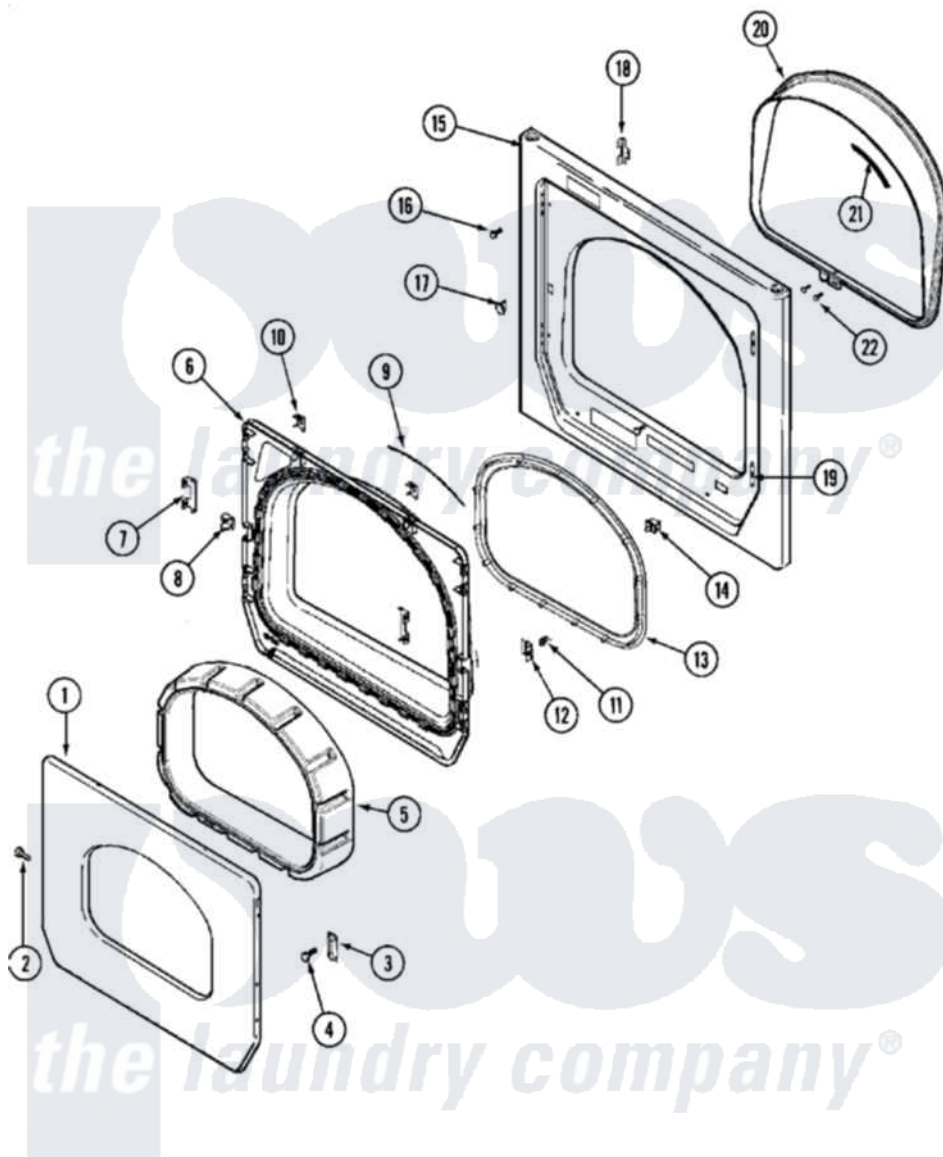

# Maytag MLE15PDCZW 05 - DOOR (UPPER)

Maytag Commercial Maytag MLE15PDCZW Dryer Parts Parts Diagram 05 - DOOR (UPPER)  
 Click on the part number to view part

Item	Original Part Number	Replaced By	Status	Part Description
001	<a href="#">33002015</a>			Door, Outer
002	<a href="#">22002063</a>			Screw No.8-18AB Wafer Head
003	<a href="#">33002017</a>			Hinge, Door
004	22002062	<a href="#">98006631</a>		Screw
005	22002300	<a href="#">9740848</a>		Screw, Mixing Valve Mounting
"	33002018	<a href="#">33002780</a>		Door Tunnel W` Handle
006	<a href="#">33002020</a>			Door, Inner W/Seal
007	<a href="#">22002038</a>			Clip, Door
008	<a href="#">33001763</a>			Plug, Inner Door
009	<a href="#">33002094</a>			Seal, Door
010	<a href="#">22002039</a>			Clip, Door
011	<a href="#">33001761</a>			Strike, Door
012	<a href="#">33001793</a>			Bracket, Strike
013	33002022	<a href="#">33002607</a>		Lens, Door
"	<a href="#">33002607</a>			Lens, Door
014	<a href="#">33002038</a>			Switch, Door

015	33001711	<a href="#">33002936</a>	Medallion-
"	33002023	<a href="#">33002081</a>	Panel, Front
"	33002051		Not Available SCREW, FRONT PANEL
016	33001486	<a href="#">98008544</a>	Screw
017	33001791	<a href="#">306436</a>	Door Latch Kit--W
018	<a href="#">33002025</a>		Twin Speednut
019	<a href="#">33001175</a>		Cover, Hinge Hole
020	<a href="#">33002026</a>		Extension, Tumbler Front
021	<a href="#">33001767</a>		Seal, Shroud
022	33001855	<a href="#">33002917</a>	Screw, No.10-16