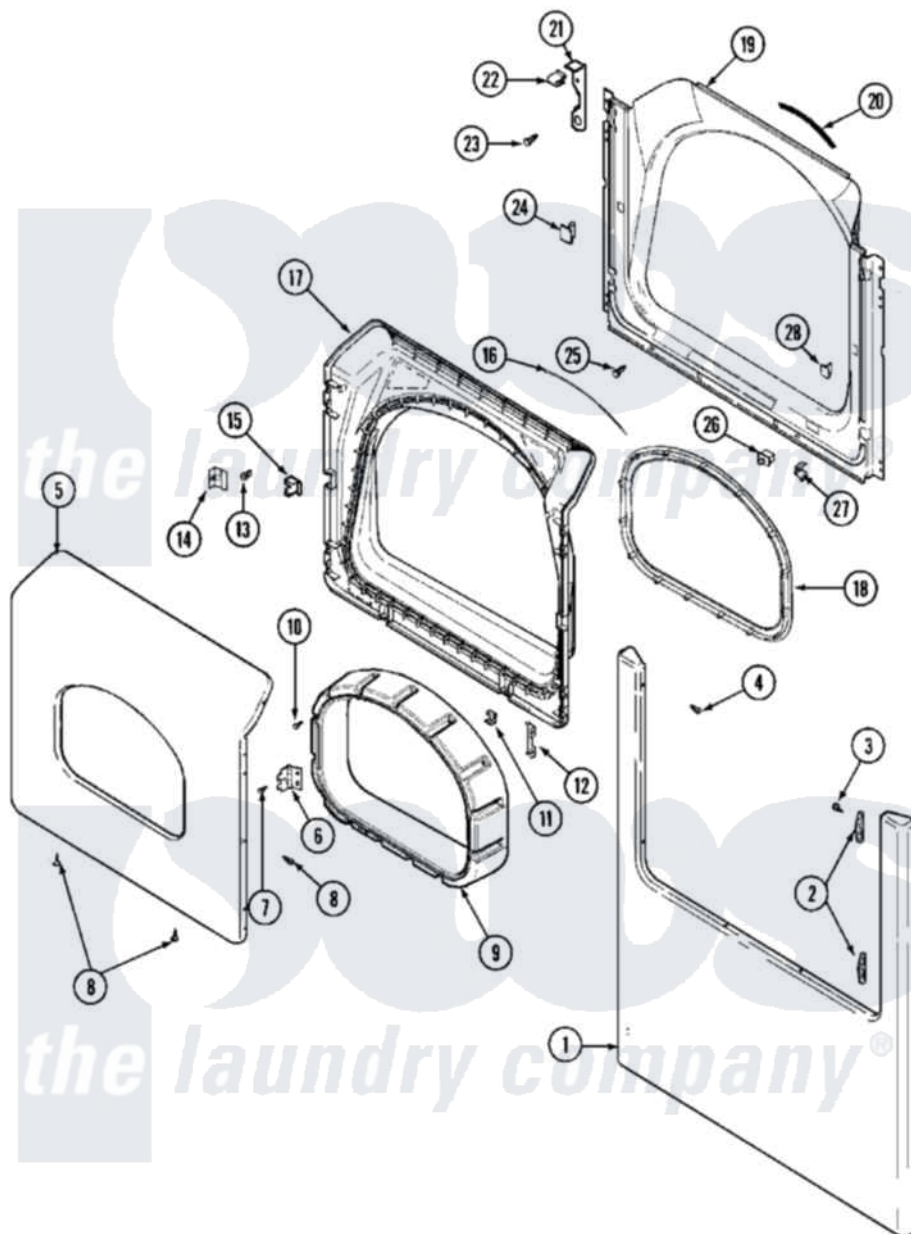

Maytag MLE15PDCZW 06 - DOOR (LOWER)

Maytag Commercial Maytag MLE15PDCZW Dryer Parts Parts Diagram 06 - DOOR (LOWER)
 Click on the part number to view part

Item	Original Part Number	Replaced By	Status	Part Description
001	22002241	22002836		Panel, Front
002	33001764			Cover, Hinge Hole
003	33001846			Screw, Hinge Hole Cover
004	22002243			Screw, Front Panel And Hinge
005	33002028			Door, Outer
006	33001759			Hinge, Door
007	22002062	98006631		Screw
008	22002063			Screw No.8-18AB Wafer Head
009	33002018	33002780		Door Tunnel W` Handle
010	22002300	9740848		Screw, Mixing Valve Mounting
011	22002039			Clip, Door
012	22002038			Clip, Door
013	33001761			Strike, Door
014	33001793			Bracket, Strike
015	33001763			Plug, Inner Door
016	33002094			Seal, Door

017	33002030		Door, Inner
018	33002022	33002607	Lens, Door
019	33002033		Shroud
020	33001767		Seal, Shroud
021	22002991		Kit, Access Cover Hook
022	33002037		Fastener, Access Cover Hook
023	22001995		Screw Note: Screw, Tumbler Front And Shroud
024	33001791	306436	Door Latch Kit--W
025	33001768		Screw, Shroud Note: Screw, Shroud And Outlet Duct
026	33002038		Switch, Door
027	33001760		Bracket, Hinge
028	Y304578	LA-1003	Door Catch Kit