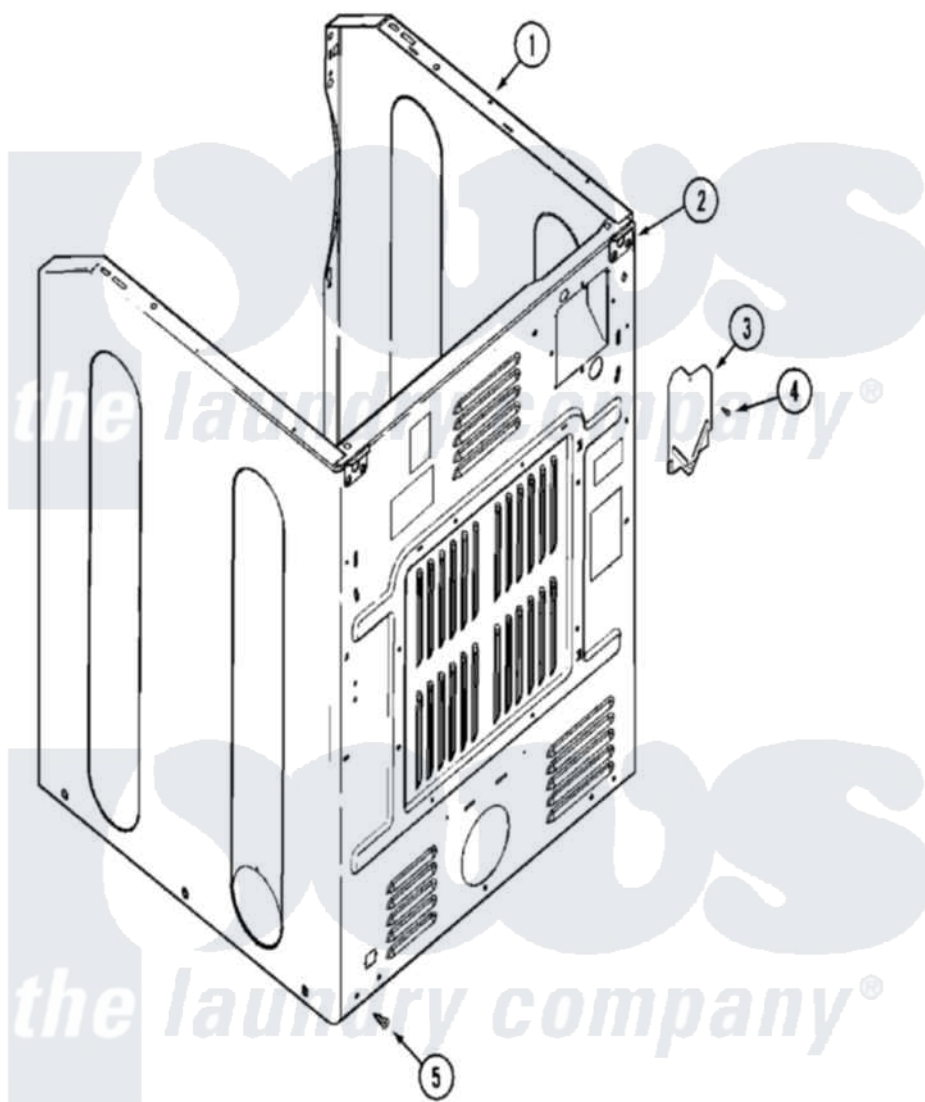

# Maytag MLE15PDCZW 07 - CABINET-REAR

Maytag Commercial Maytag MLE15PDCZW Dryer Parts Parts Diagram 07 - CABINET-REAR  
 Click on the part number to view part

Item	Original Part Number	Replaced By	Status	Part Description
001	NLA		Not Available	CABINET (WHT-UPR)
"	NLA		Not Available	PLUG, HOLE
002	NLA		Not Available	BRACKET, CABINET HINGE (LWR)
003	<a href="#">33001795</a>			Cover, Terminal Block
004	<a href="#">22001995</a>			Screw Note: Screw, Tumbler Front And Shroud
005	<a href="#">22001995</a>			Screw Note: Screw, Tumbler Front And Shroud