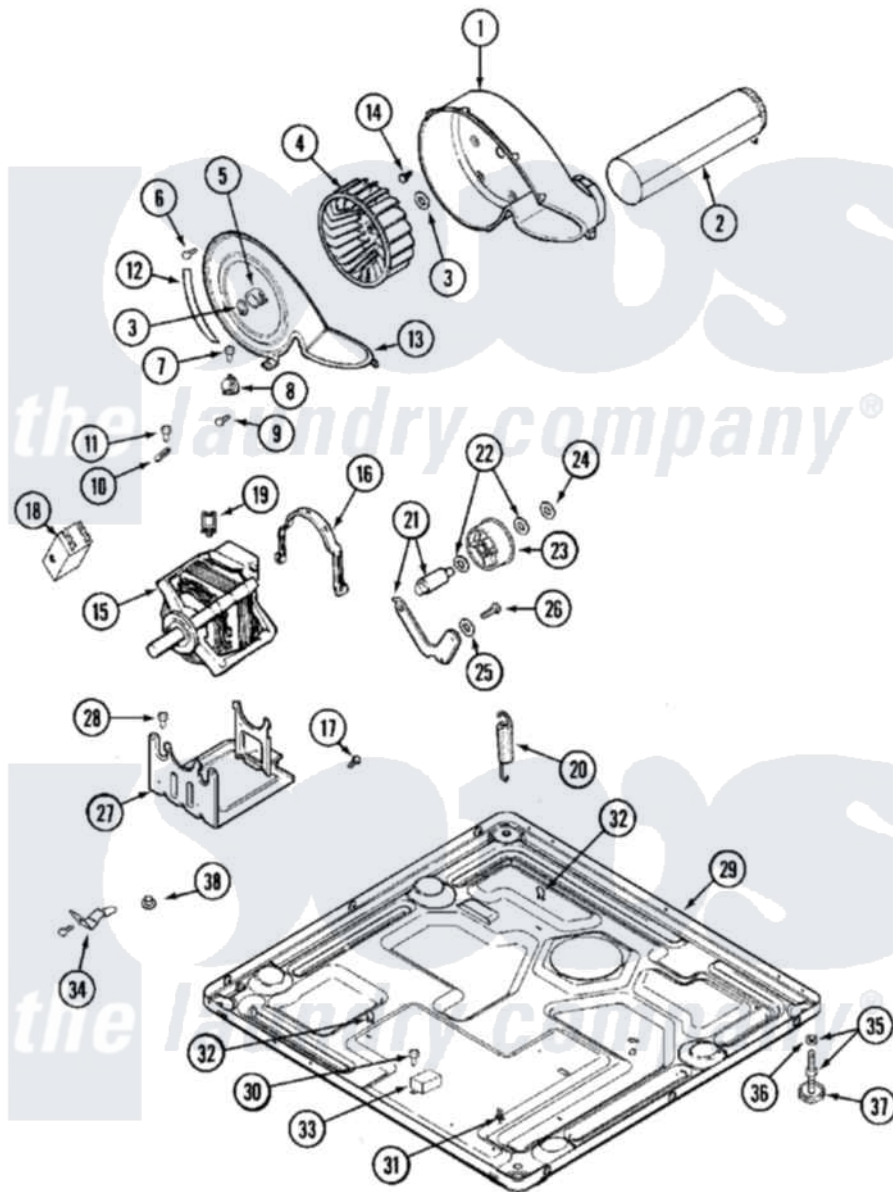

Maytag MLE15PDCZW 10 - MOTOR DRIVE

Maytag Commercial Maytag MLE15PDCZW Dryer Parts Parts Diagram 10 - MOTOR DRIVE
 Click on the part number to view part

Item	Original Part Number	Replaced By	Status	Part Description
001	33001789			Housing, Blower
002	22001995			Screw Note: Screw, Tumbler Front And Shroud
"	33001800			Duct Assembly, Exhaust
003	410233	9703438		Ring-Retrn
004	33001790			Wheel, Blower
005	312967			Clamp, Blower Housing
006	33001855	33002917		Screw, No.10-16
007	Y313561			Screw---NA
008	307208			Thermistor, Temp. Control
"	33303391			Thermostat, Cycling
009	22001996	3370225		Screw
010	33001762			Fuse, Thermal
011	NLA		Not Available	SCREW, THERMAL CUT-OFF
012	NLA		Not Available	SEAL, BLOWER COVER
013	33001796	33002711		Cover, Blower Housing
014	314818	1163839		Screw