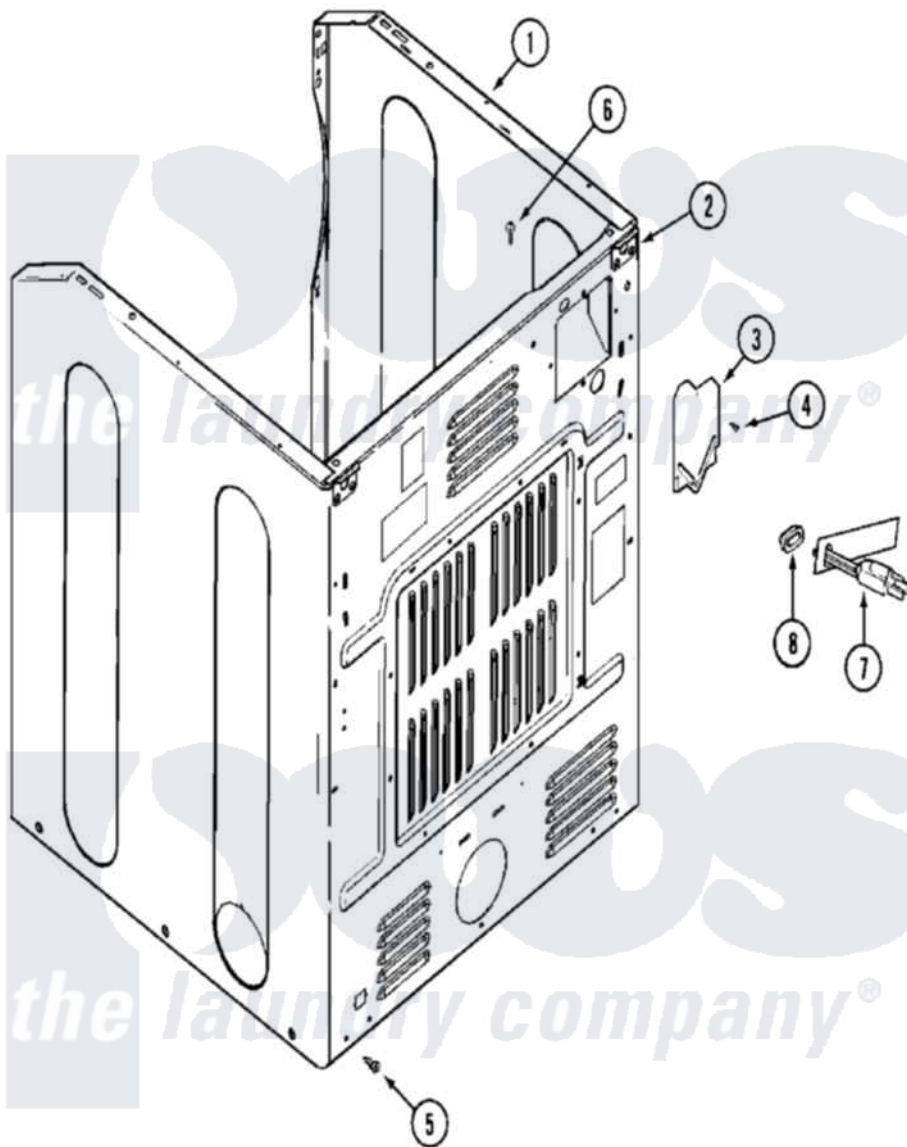

# Maytag MLE15PRAYW 06 - CABINET-REAR

Maytag Commercial Maytag MLE15PRAYW Dryer Parts Parts Diagram 06 - CABINET-REAR  
 Click on the part number to view part

Item	Original Part Number	Replaced By	Status	Part Description
001	<a href="#">215950</a>			(UPPER CABINET)
"	<a href="#">22001995</a>			Screw Note: Screw, Tumbler Front And Shroud
"	<a href="#">22002381</a>			V-Bracket
"	<a href="#">22002382</a>			Fastener, V-Bracket
"	<a href="#">33002626</a>			Cabinet, Assembly
"	NLA		Not Available	CABINET (WHT-LWR)
"	NLA		Not Available	PLUG, HOLE
"	<a href="#">Y310376</a>			Clip, Door Switch Harness
002	<a href="#">22001995</a>			Screw Note: Screw, Tumbler Front And Shroud
"	22003367	<a href="#">22004095</a>		Hinge, Plastic
"	NLA		Not Available	BRACKET, CABINET HINGE (LWR)
003	<a href="#">33001795</a>			Cover, Terminal Block
004	<a href="#">22001995</a>			Screw Note: Screw, Tumbler Front And Shroud
005	<a href="#">22001995</a>			Screw Note: Screw, Tumbler

003

[22001993](#)

Front And Shroud

006

210186

[3370225](#)

Screw

007

208784

[22003062](#)

Cord, Power

008

[211881](#)

Grommet, Cord Part Not Used-  
Gas Models Only