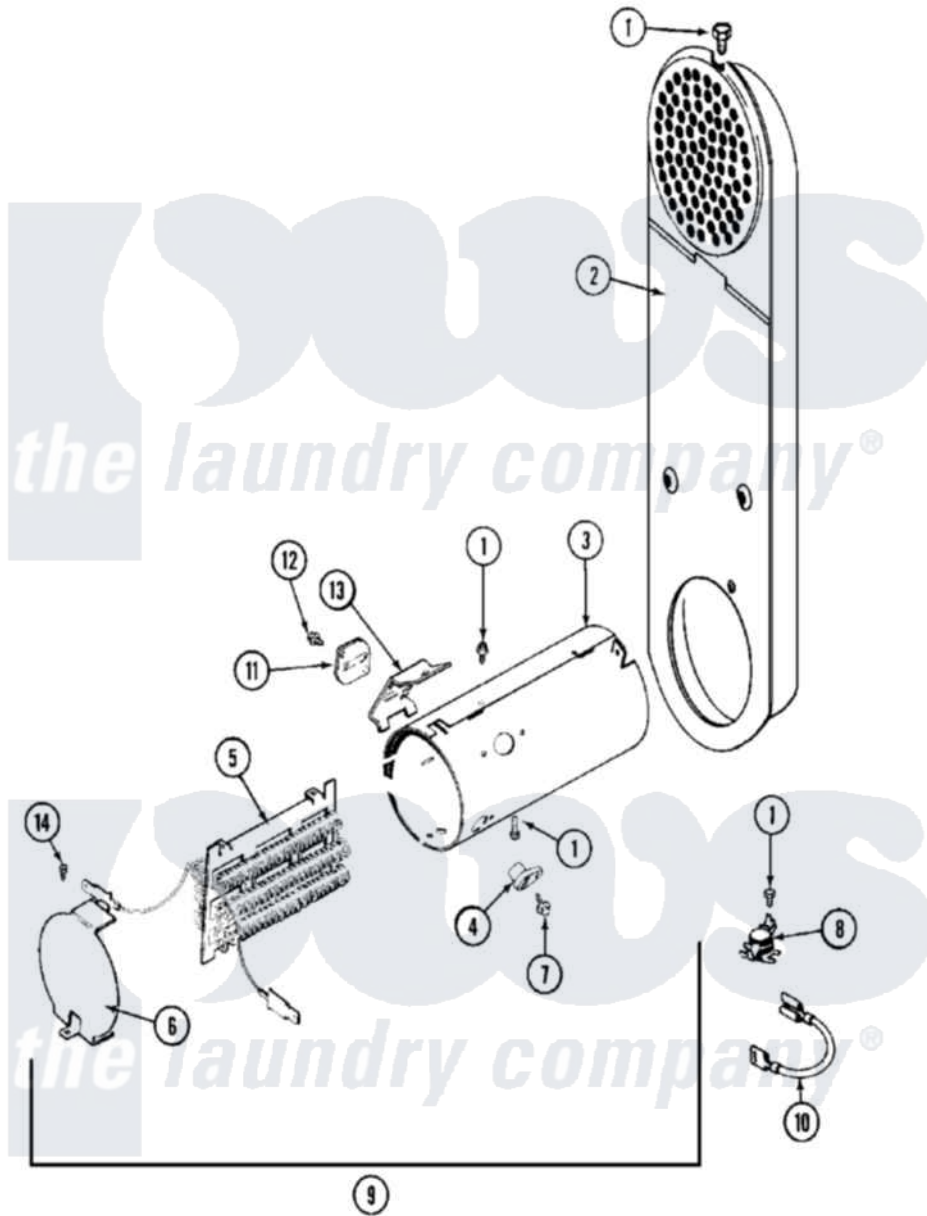

Maytag MLE15PRAYW 09 - HEATER

Maytag Commercial Maytag MLE15PRAYW Dryer Parts Parts Diagram 09 - HEATER
 Click on the part number to view part

Item	Original Part Number	Replaced By	Status	Part Description
001	211294	90767		Screw, 8A X 3/8 HeX Washer Head Tapping
002	33001803	33003038		Assembly, Inlet Duct-Elec
003	314995			Enclosure, Heater
004	314998			Insulator, Terminal
005	307185	308614		Heater Sub-Assembly
006	314999			Shield, Radiant
007	NLA		Not Available	SCREW
008	303396			Thermostat, Hi-Limit
009	307179			Heater Assembly
010	Y307173			Wire, Jumper
011	307473			Fuse, Thermal
012	NLA		Not Available	SCREW
013	315346			Bracket, Thermal Fuse
014	22001996	3370225		Screw
015	Y308590	W10116795		Heater