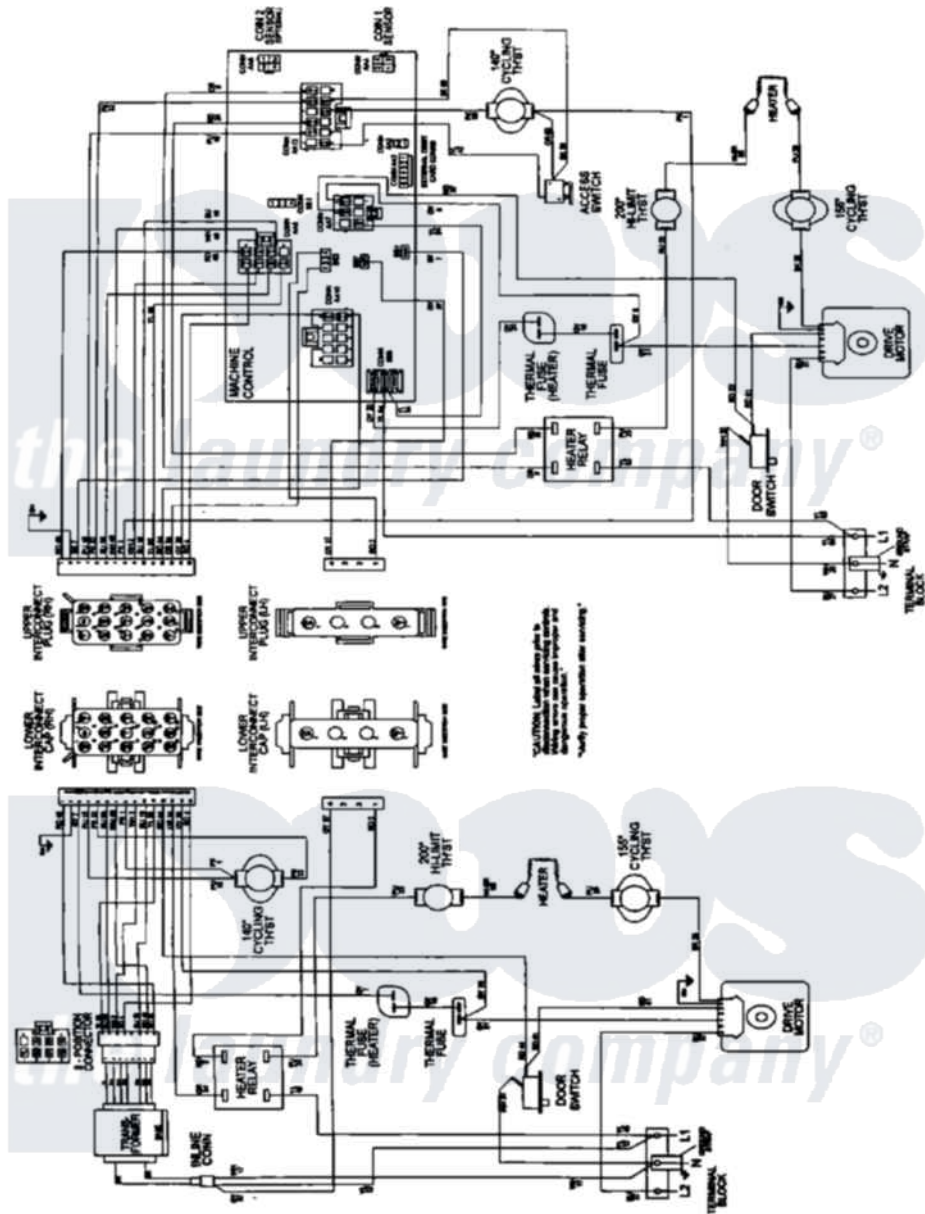

Maytag MLE15PRAYW 10 - WIRING INFORMATION (MLE15PRAY)

Maytag [Commercial Maytag MLE15PRAYW Dryer Parts](#) Parts Diagram 10 - WIRING INFORMATION (MLE15PRAY)

[Click on the part number to view part](#)

Item	Original Part Number	Replaced By	Status	Part Description
001	NLA		Not Available	WIRING INFORMATION